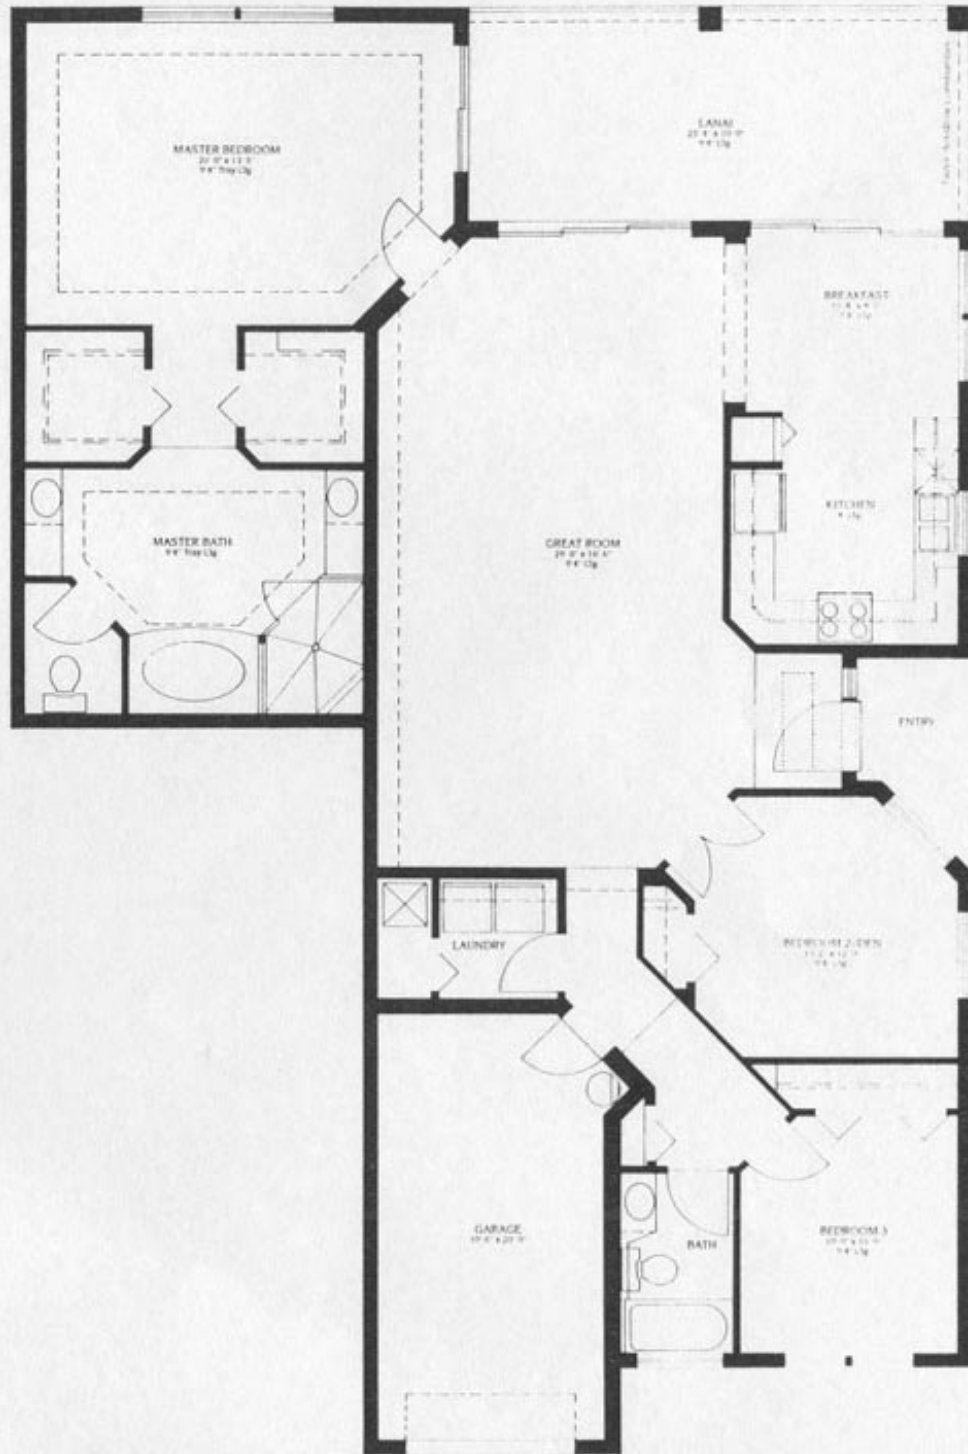

# BRISTOL

Living Area	1,837 Sq. Ft.
Lanai	.233 Sq. Ft.
Garage	.233 Sq. Ft.
Entry	.39 Sq. Ft.
<b>TOTAL</b>	<b>.2,342 Sq. Ft.</b>