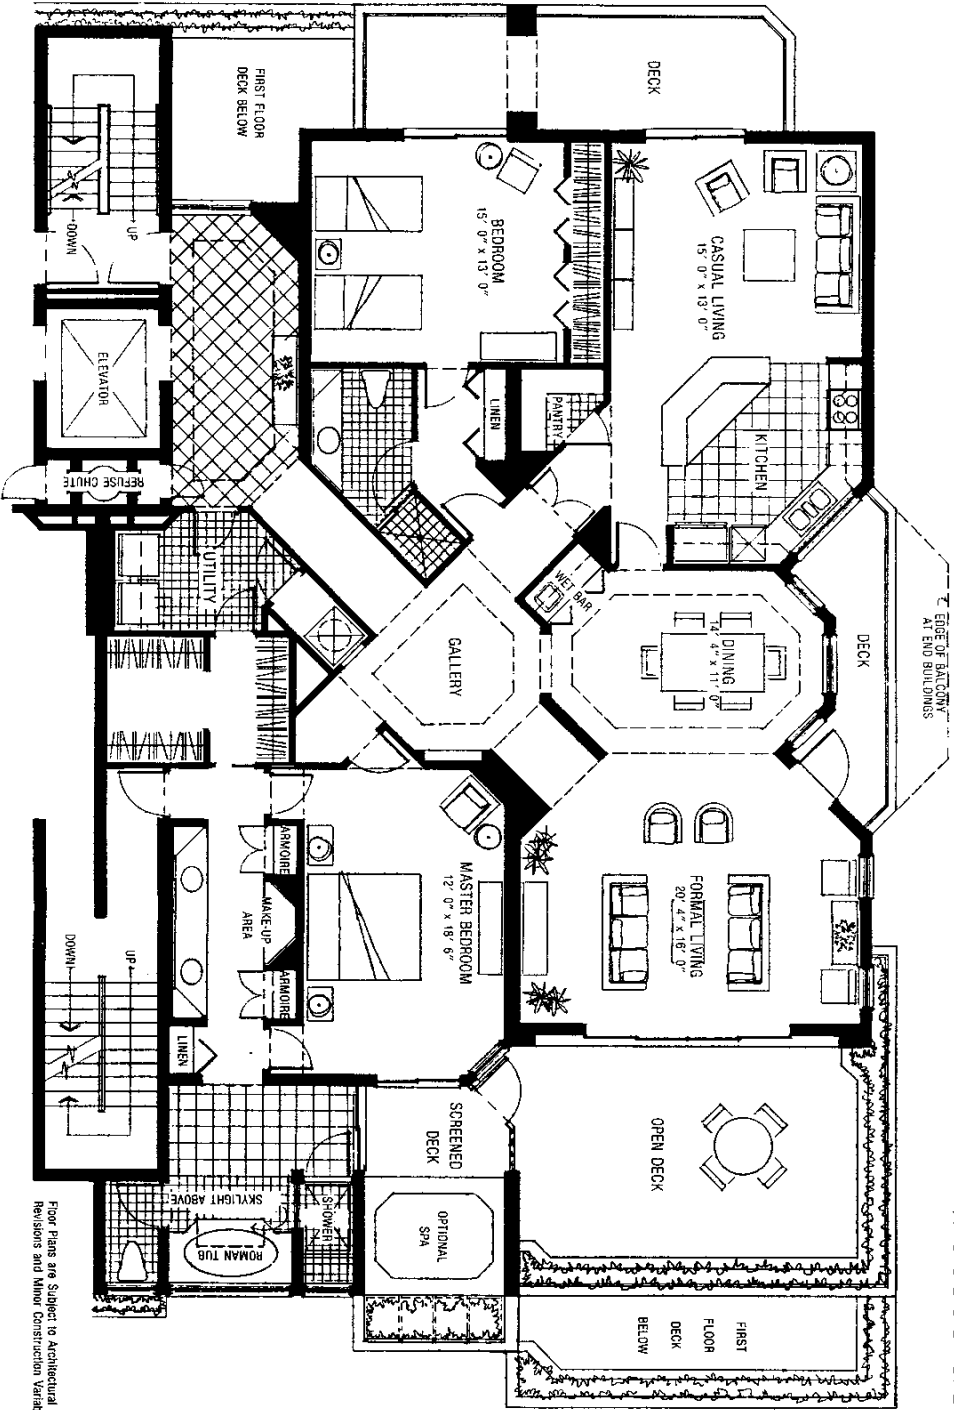

Waterside Villa

2504 S.F. A/C
688 S.F. DECK
3190 S.F. TOTAL
(Inner Buildings)

Ardissonne

4400 Gulf Shore Boulevard, North
Naples, Florida 33940
(813) 262-0008