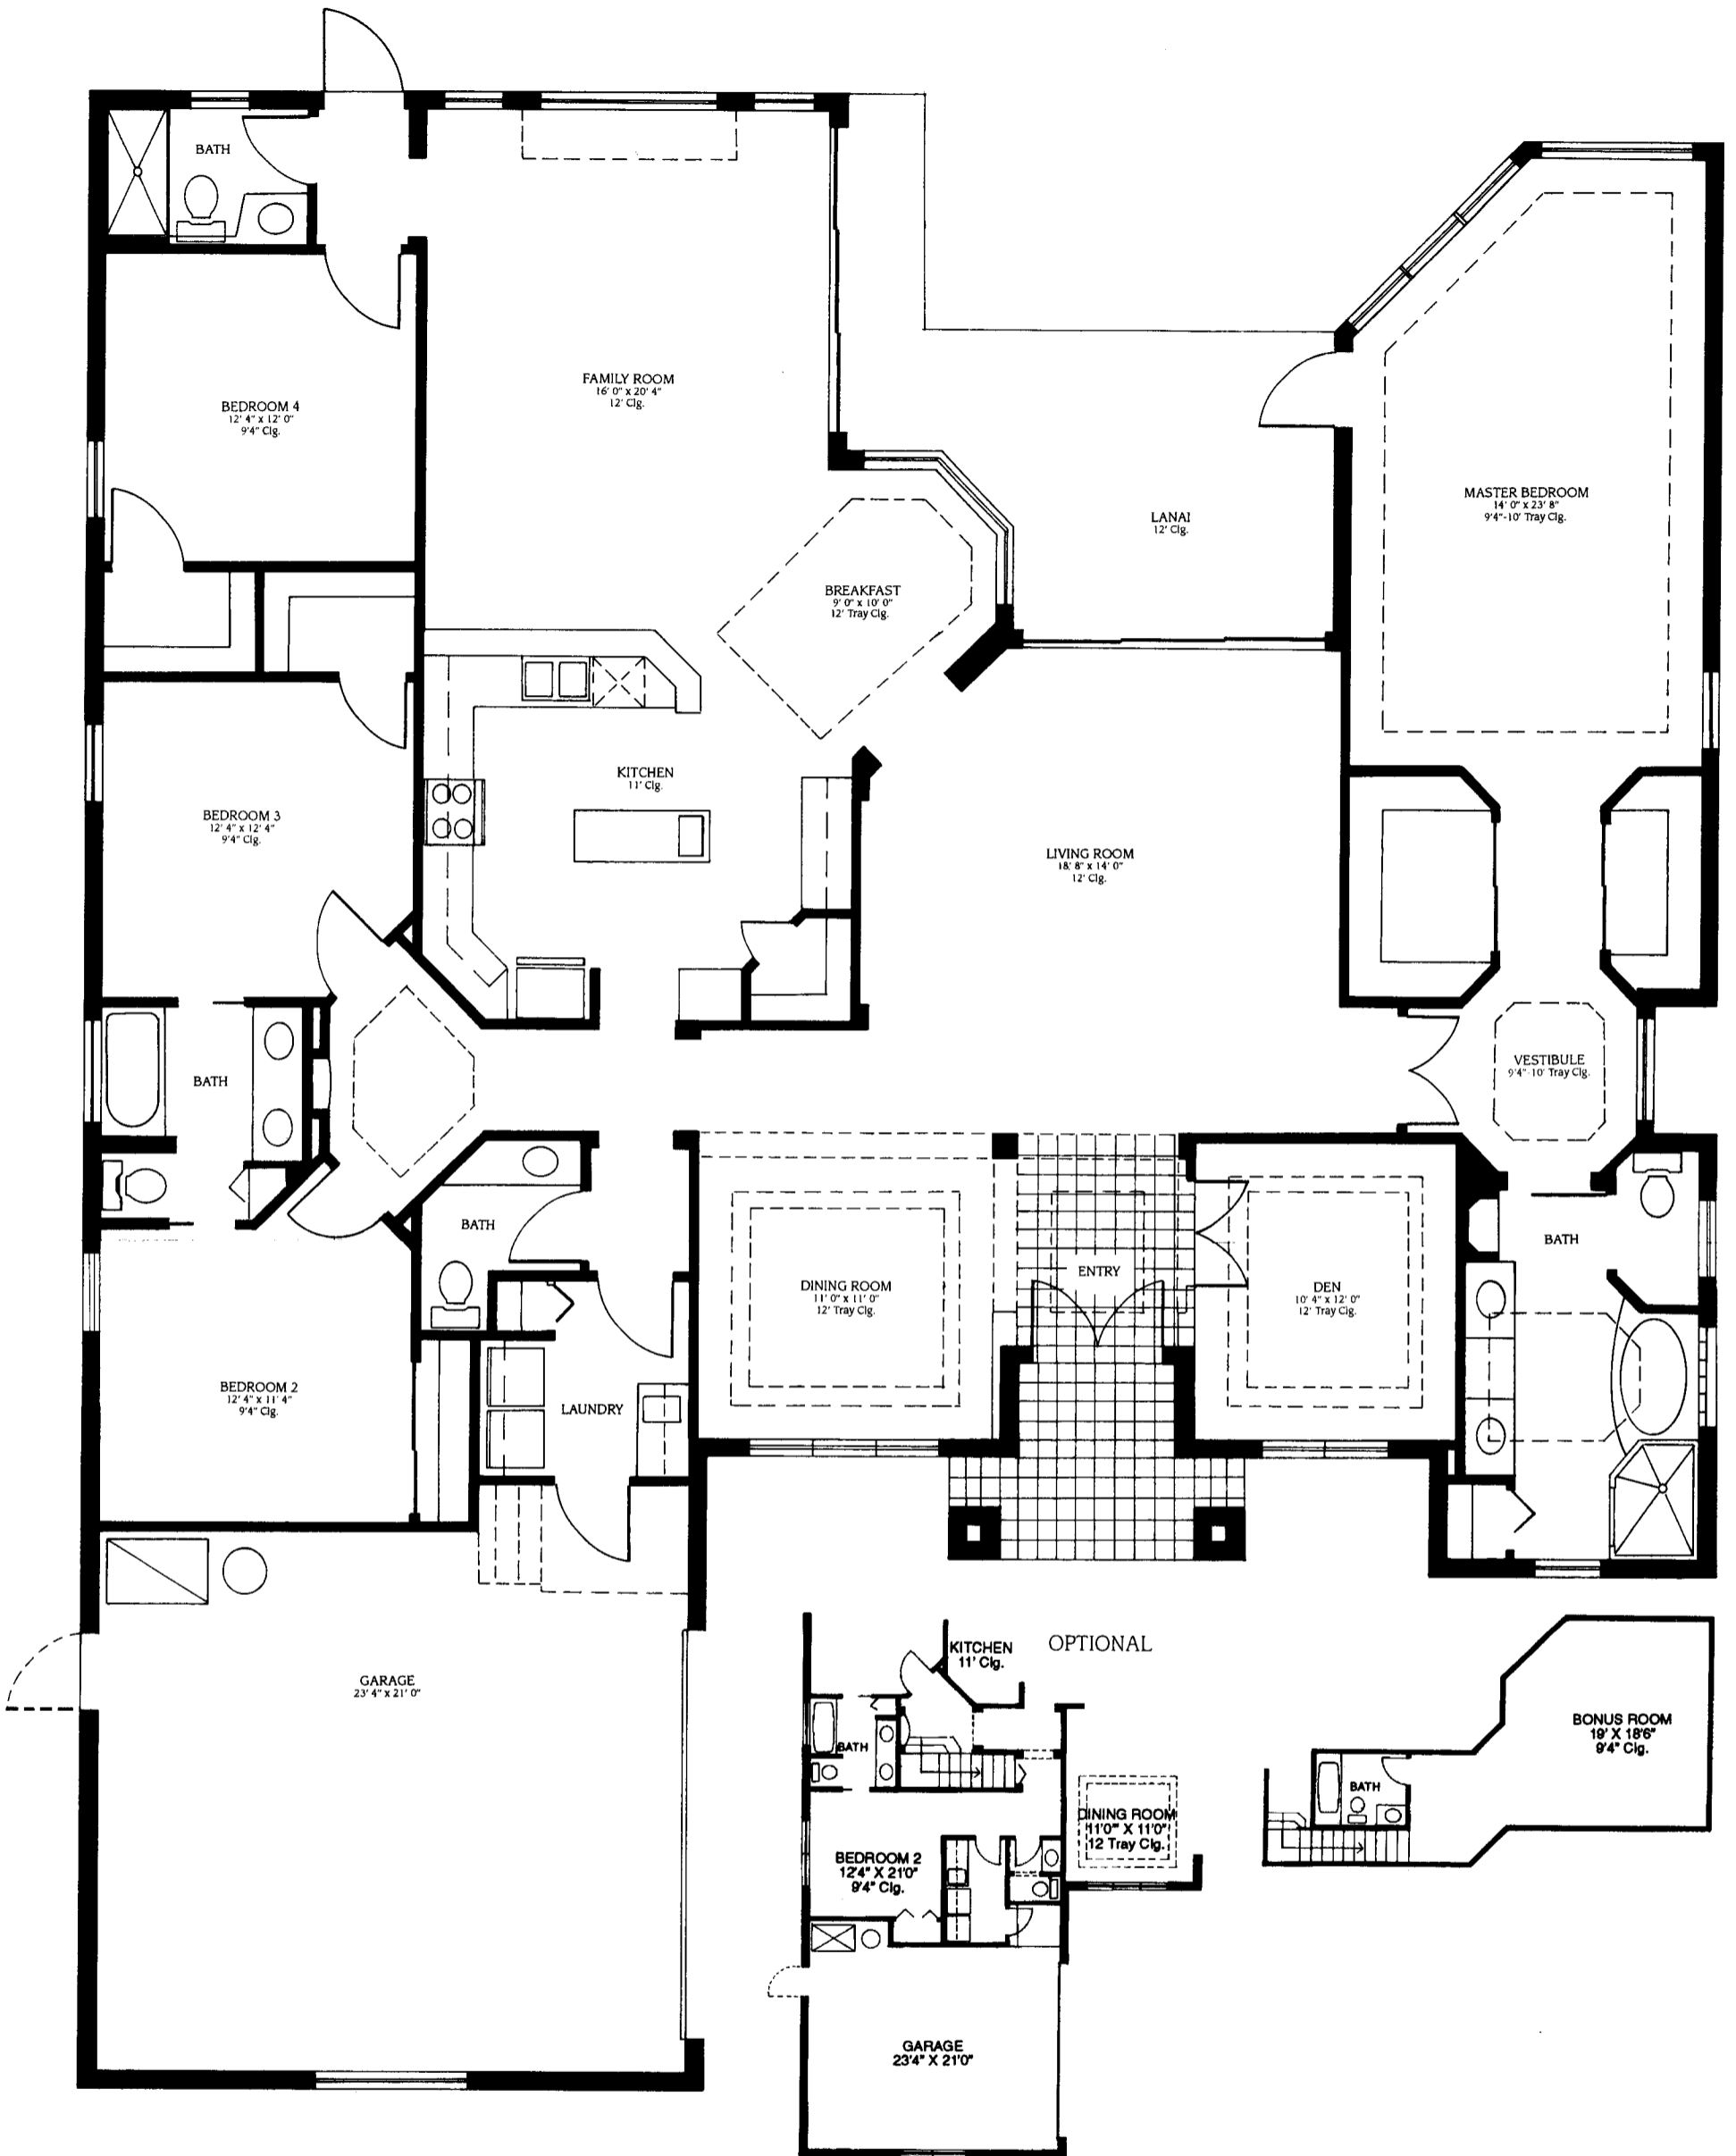

# W I N D S O R

## F E A T U R E S

Living Area	3,104 Sq. Ft.
Lanai	212 Sq. Ft.
Garage	557 Sq. Ft.
Entry	52 Sq. Ft.
<b>TOTAL</b>	<b>3,925 Sq. Ft.</b>