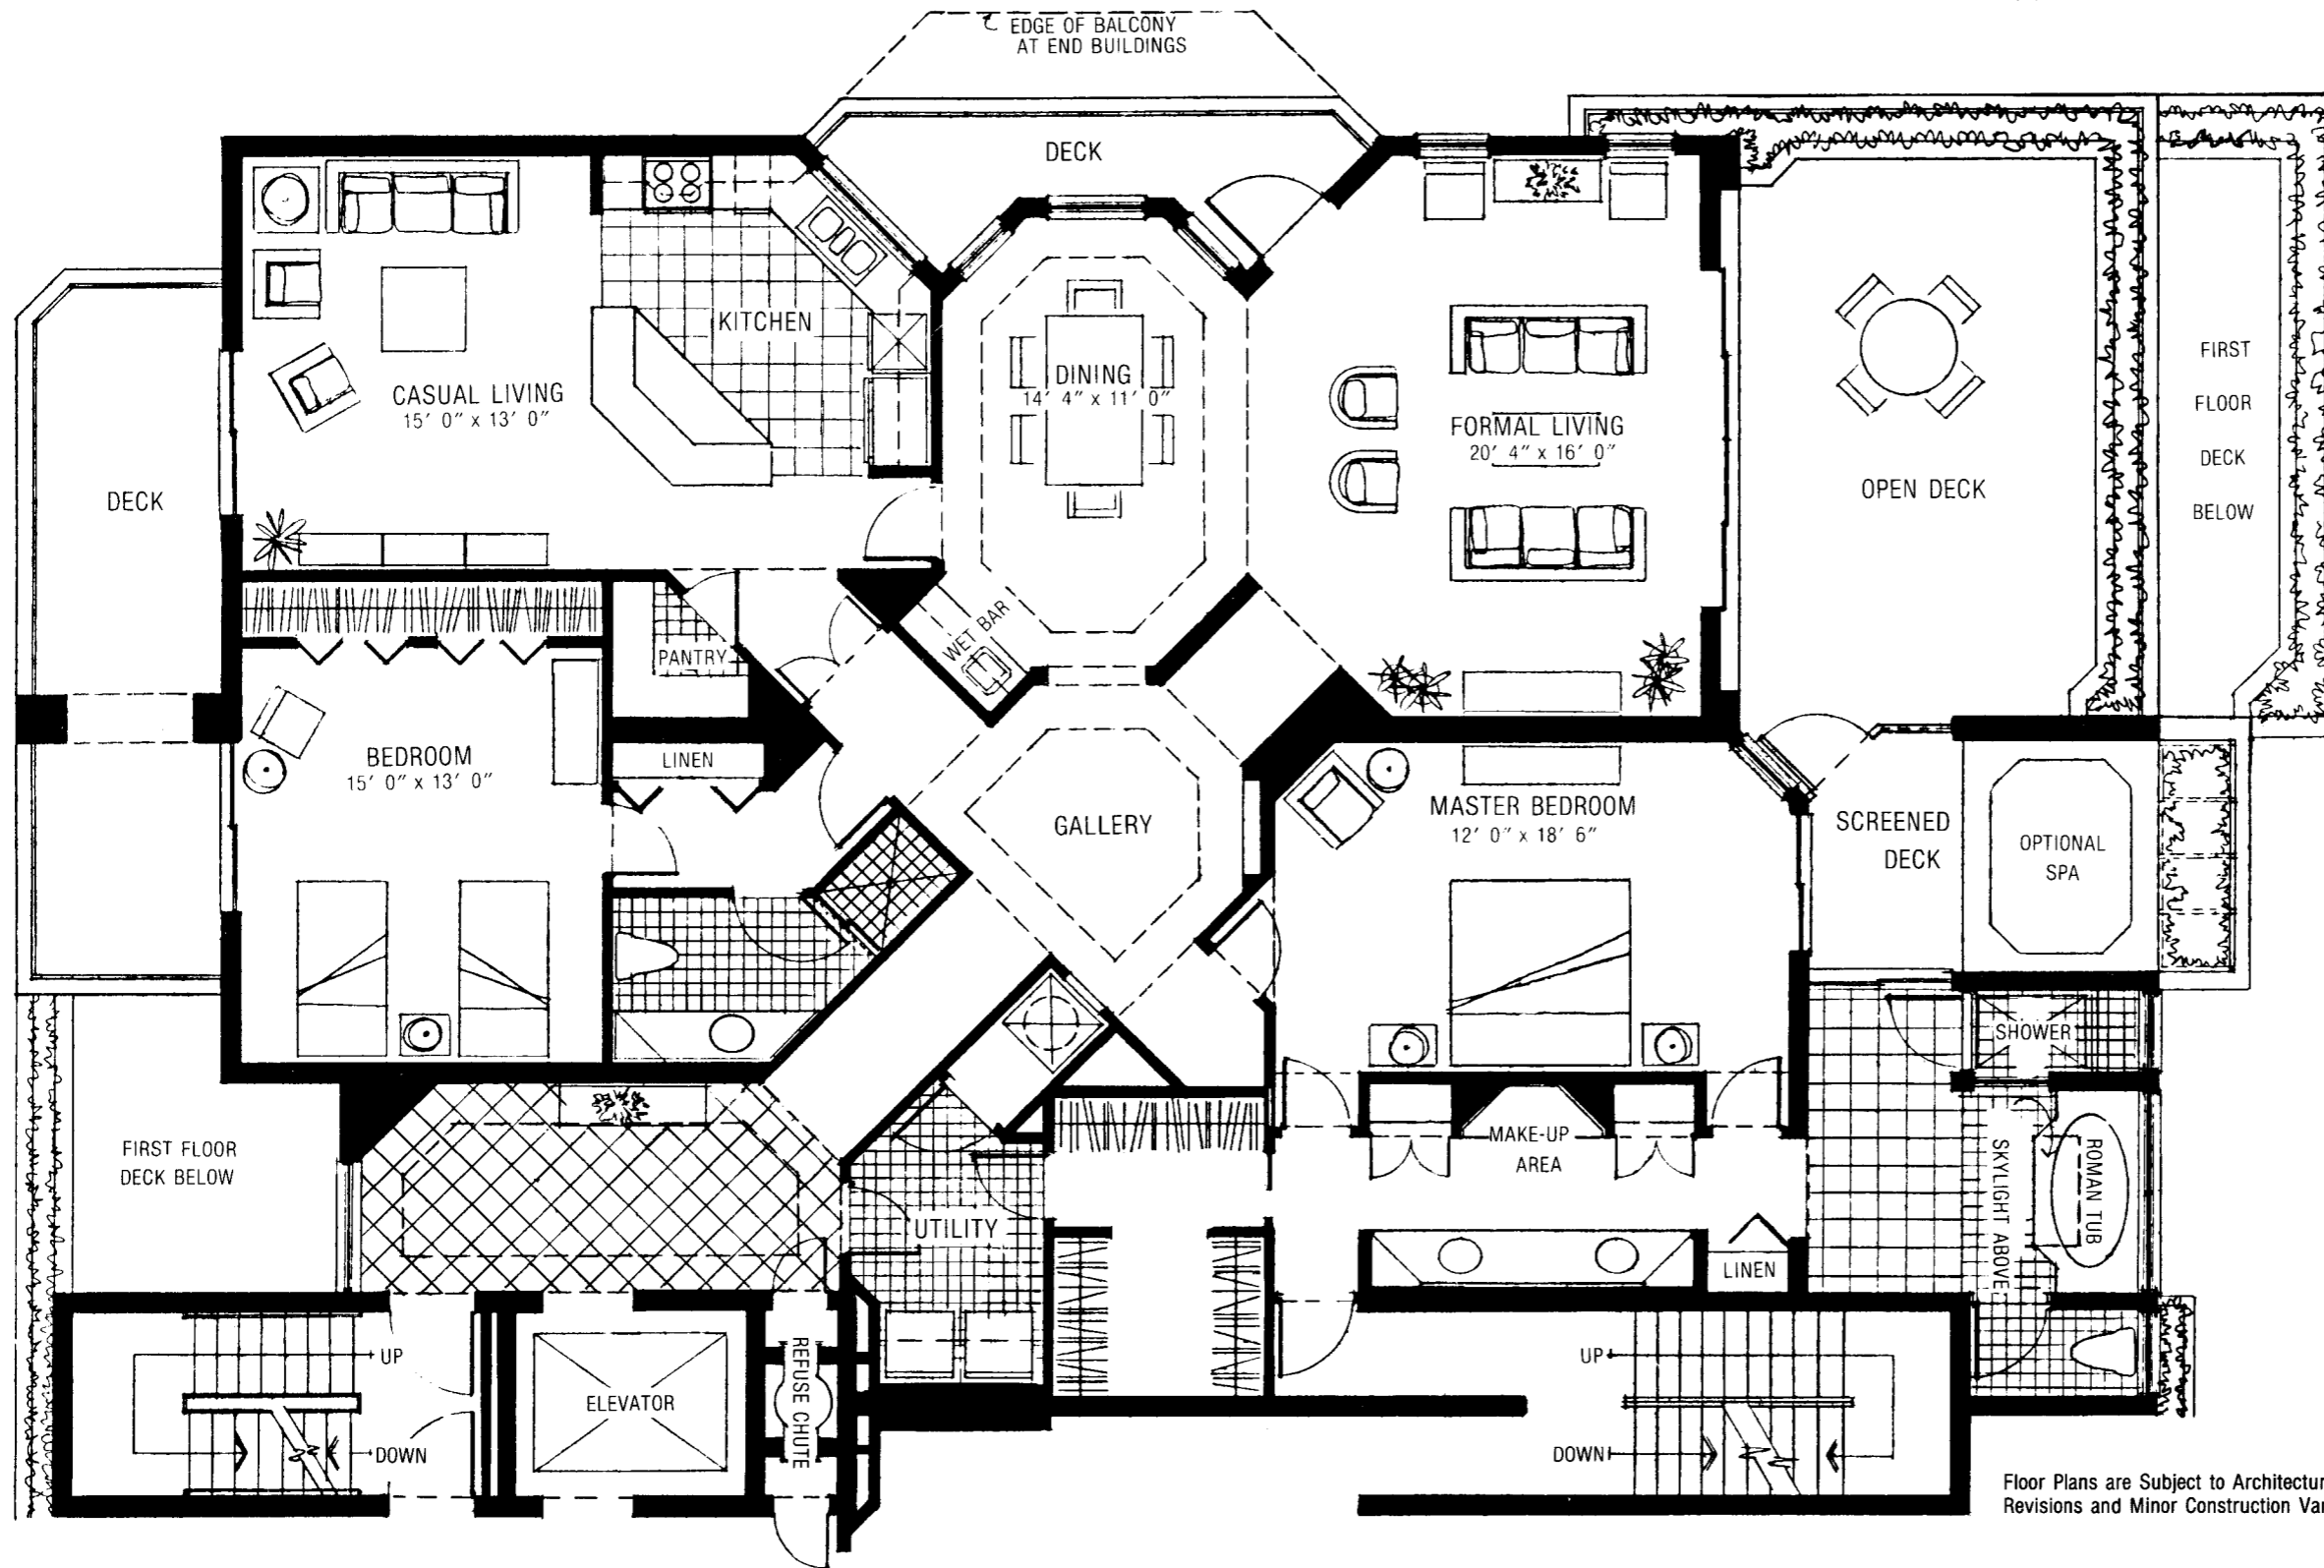

# Waterside Villa

2504 s.f. A/C  
 686 s.f. DECK  
 3190 s.f. TOTAL  
 (Inner Buildings)

FIRST  
 FLOOR  
 DECK  
 BELOW

VENETIAN BAY  
 VIEW