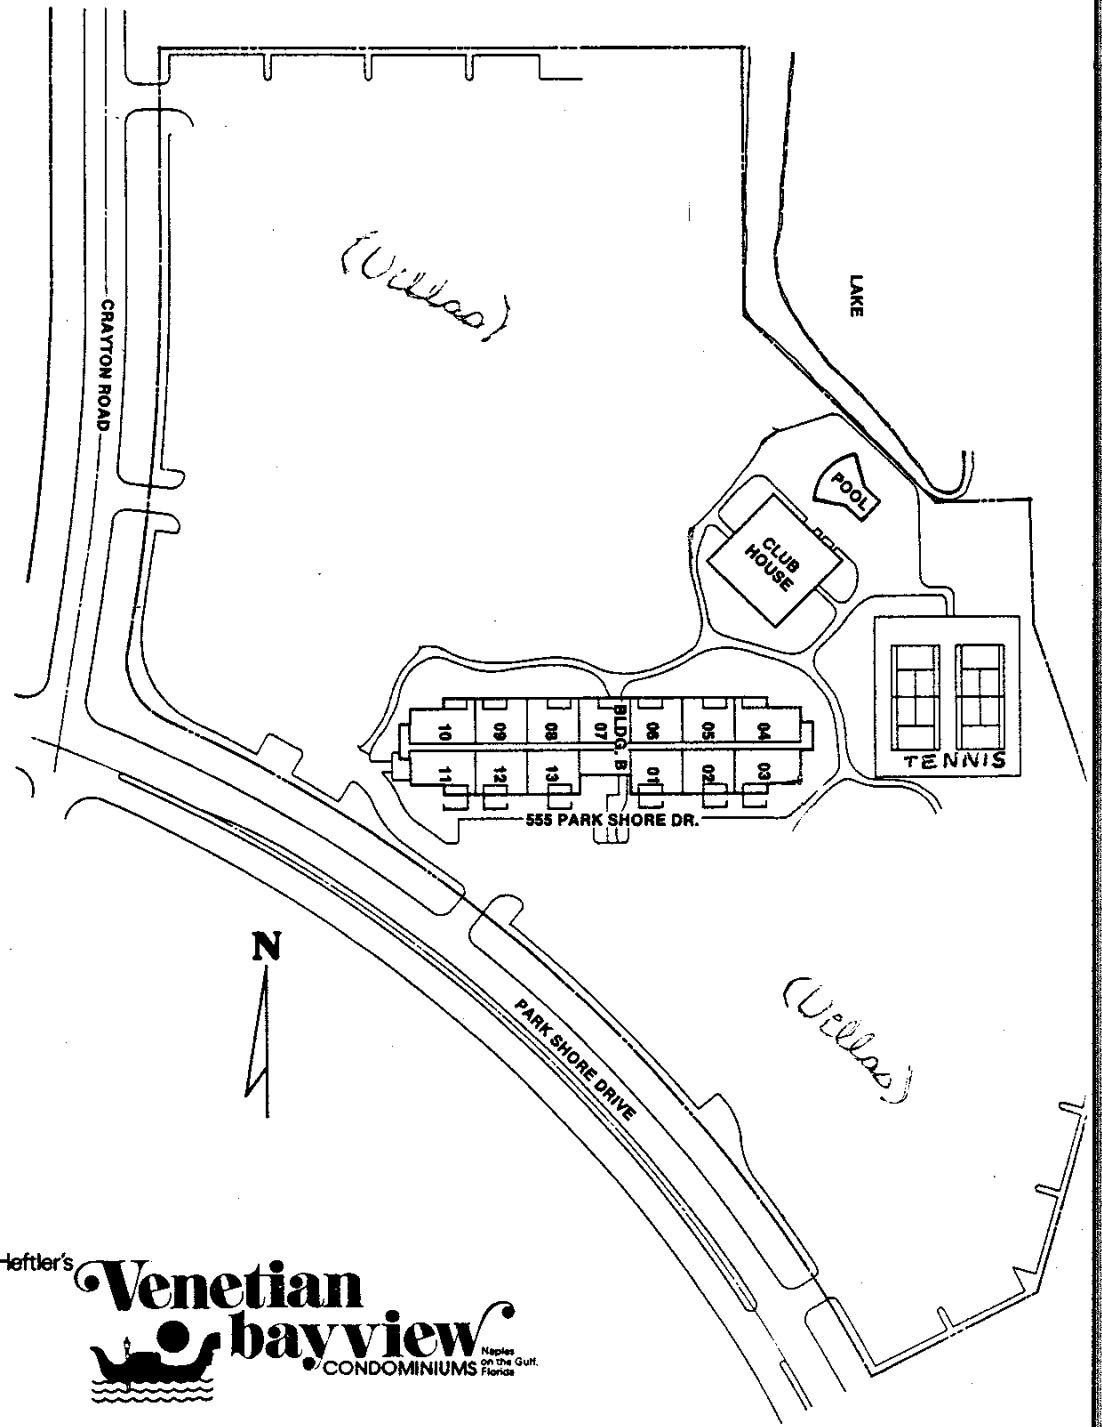

Site Plan and Apartment Locator

Heflter's **Venetian bayview** CONDOMINIUMS Naples on the Gulf, Florida

1 Bedroom-2 Baths

TWO BEDROOMS-TWO BATHS

All dimensions

Venetian bayview

CONDOMINIUM ASSOCIATION

555 Park Shore Drive
Naples, Florida 33940

Approximate dimensions only

2 Bedrooms-2 Baths
(as per model)