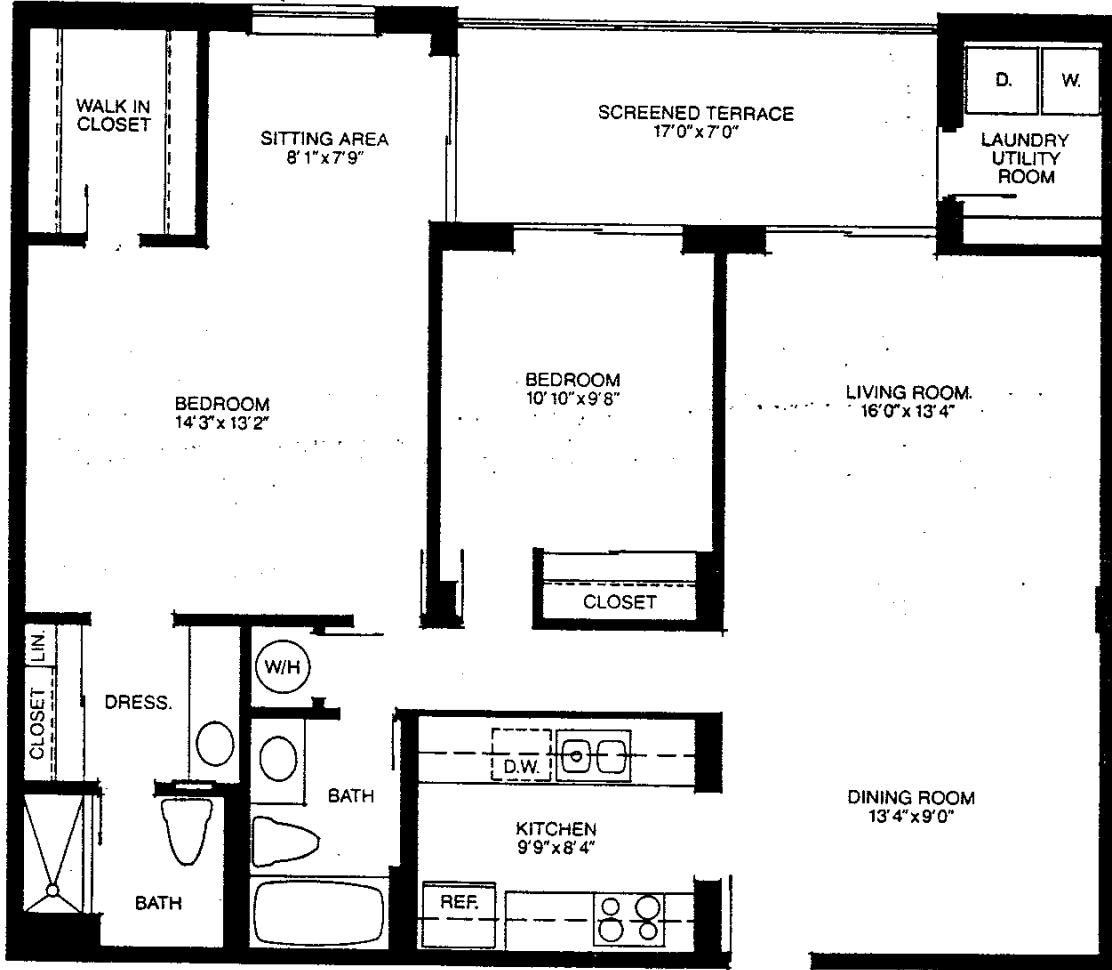

Site Plan and Apartment Locator

Heflter's **Venetian bayview** CONDOMINIUMS Naples on the Gulf, Florida

1 Bedroom-2 Baths

TWO BEDROOMS-TWO BATHS

All dimensions

Venetian bayview

CONDOMINIUM ASSOCIATION

555 Park Shore Drive
Naples, Florida 33940

Approximate dimensions only

2 Bedrooms-2 Baths
(as per model)