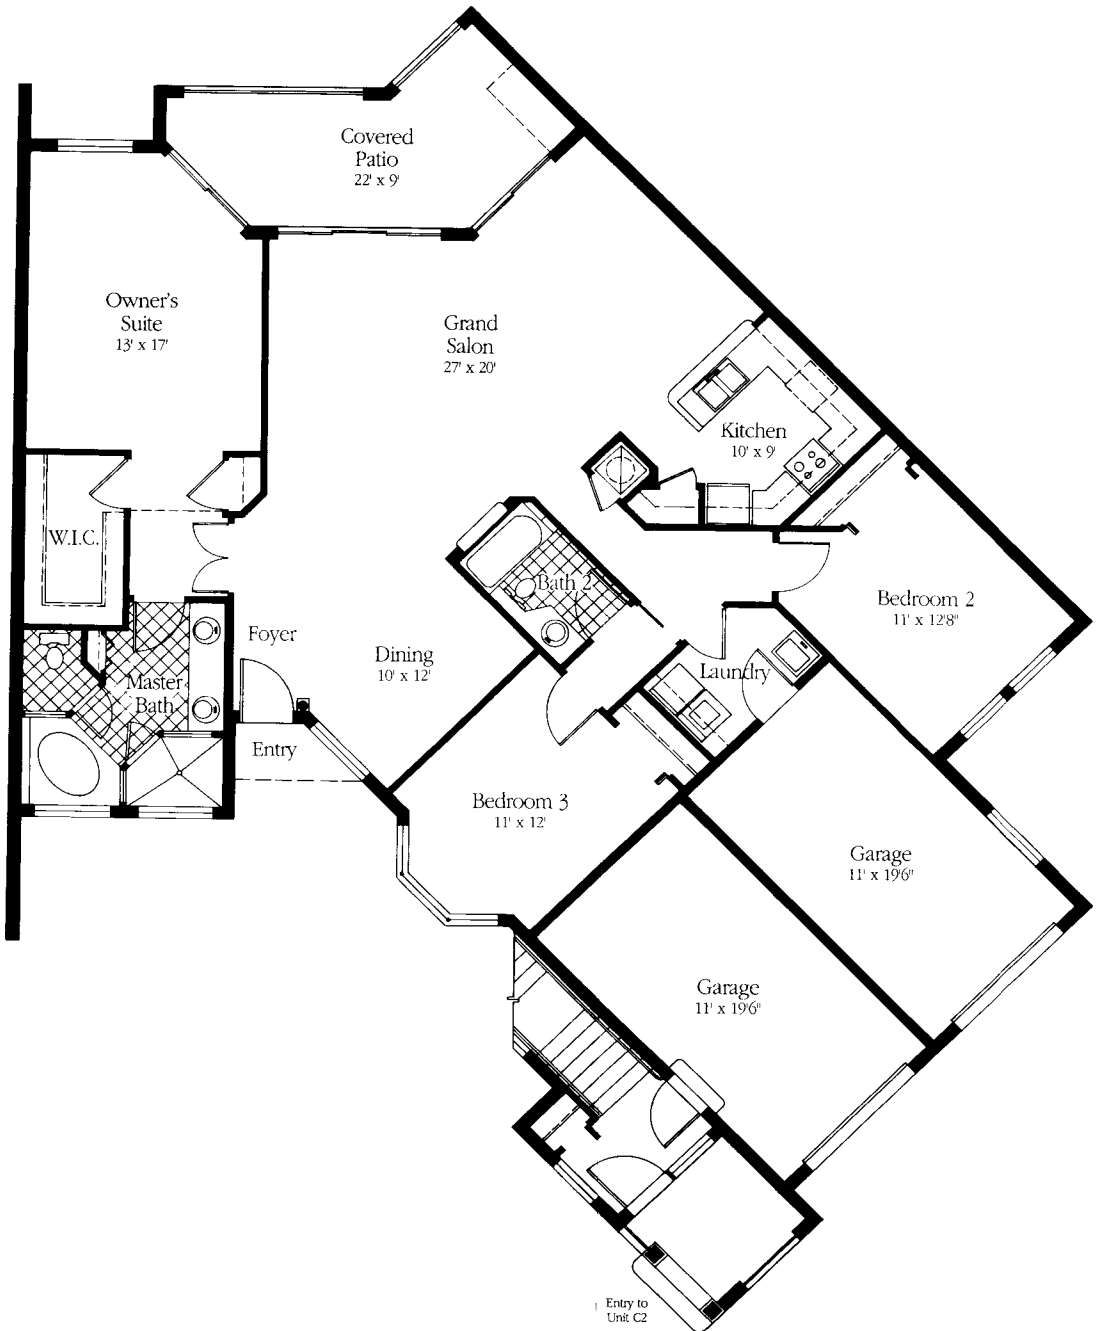

Unit C-1

Gross Area
Garage
Covered Terrace

1,726 Square Feet
235 Square Feet
174 Square Feet