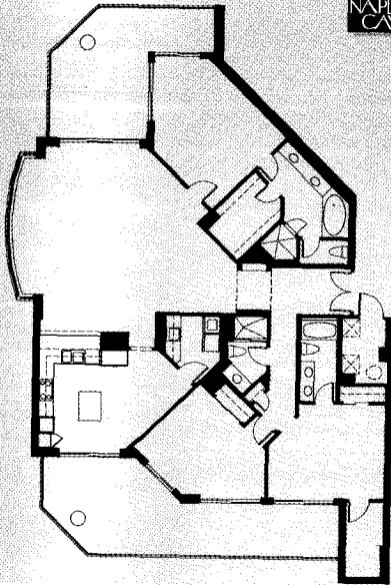

NAPLES
CAY

UNIT A

Living Area	2,403 Sq. Ft.
Balconies	645 Sq. Ft.
TOTAL	3,048 Sq. Ft.