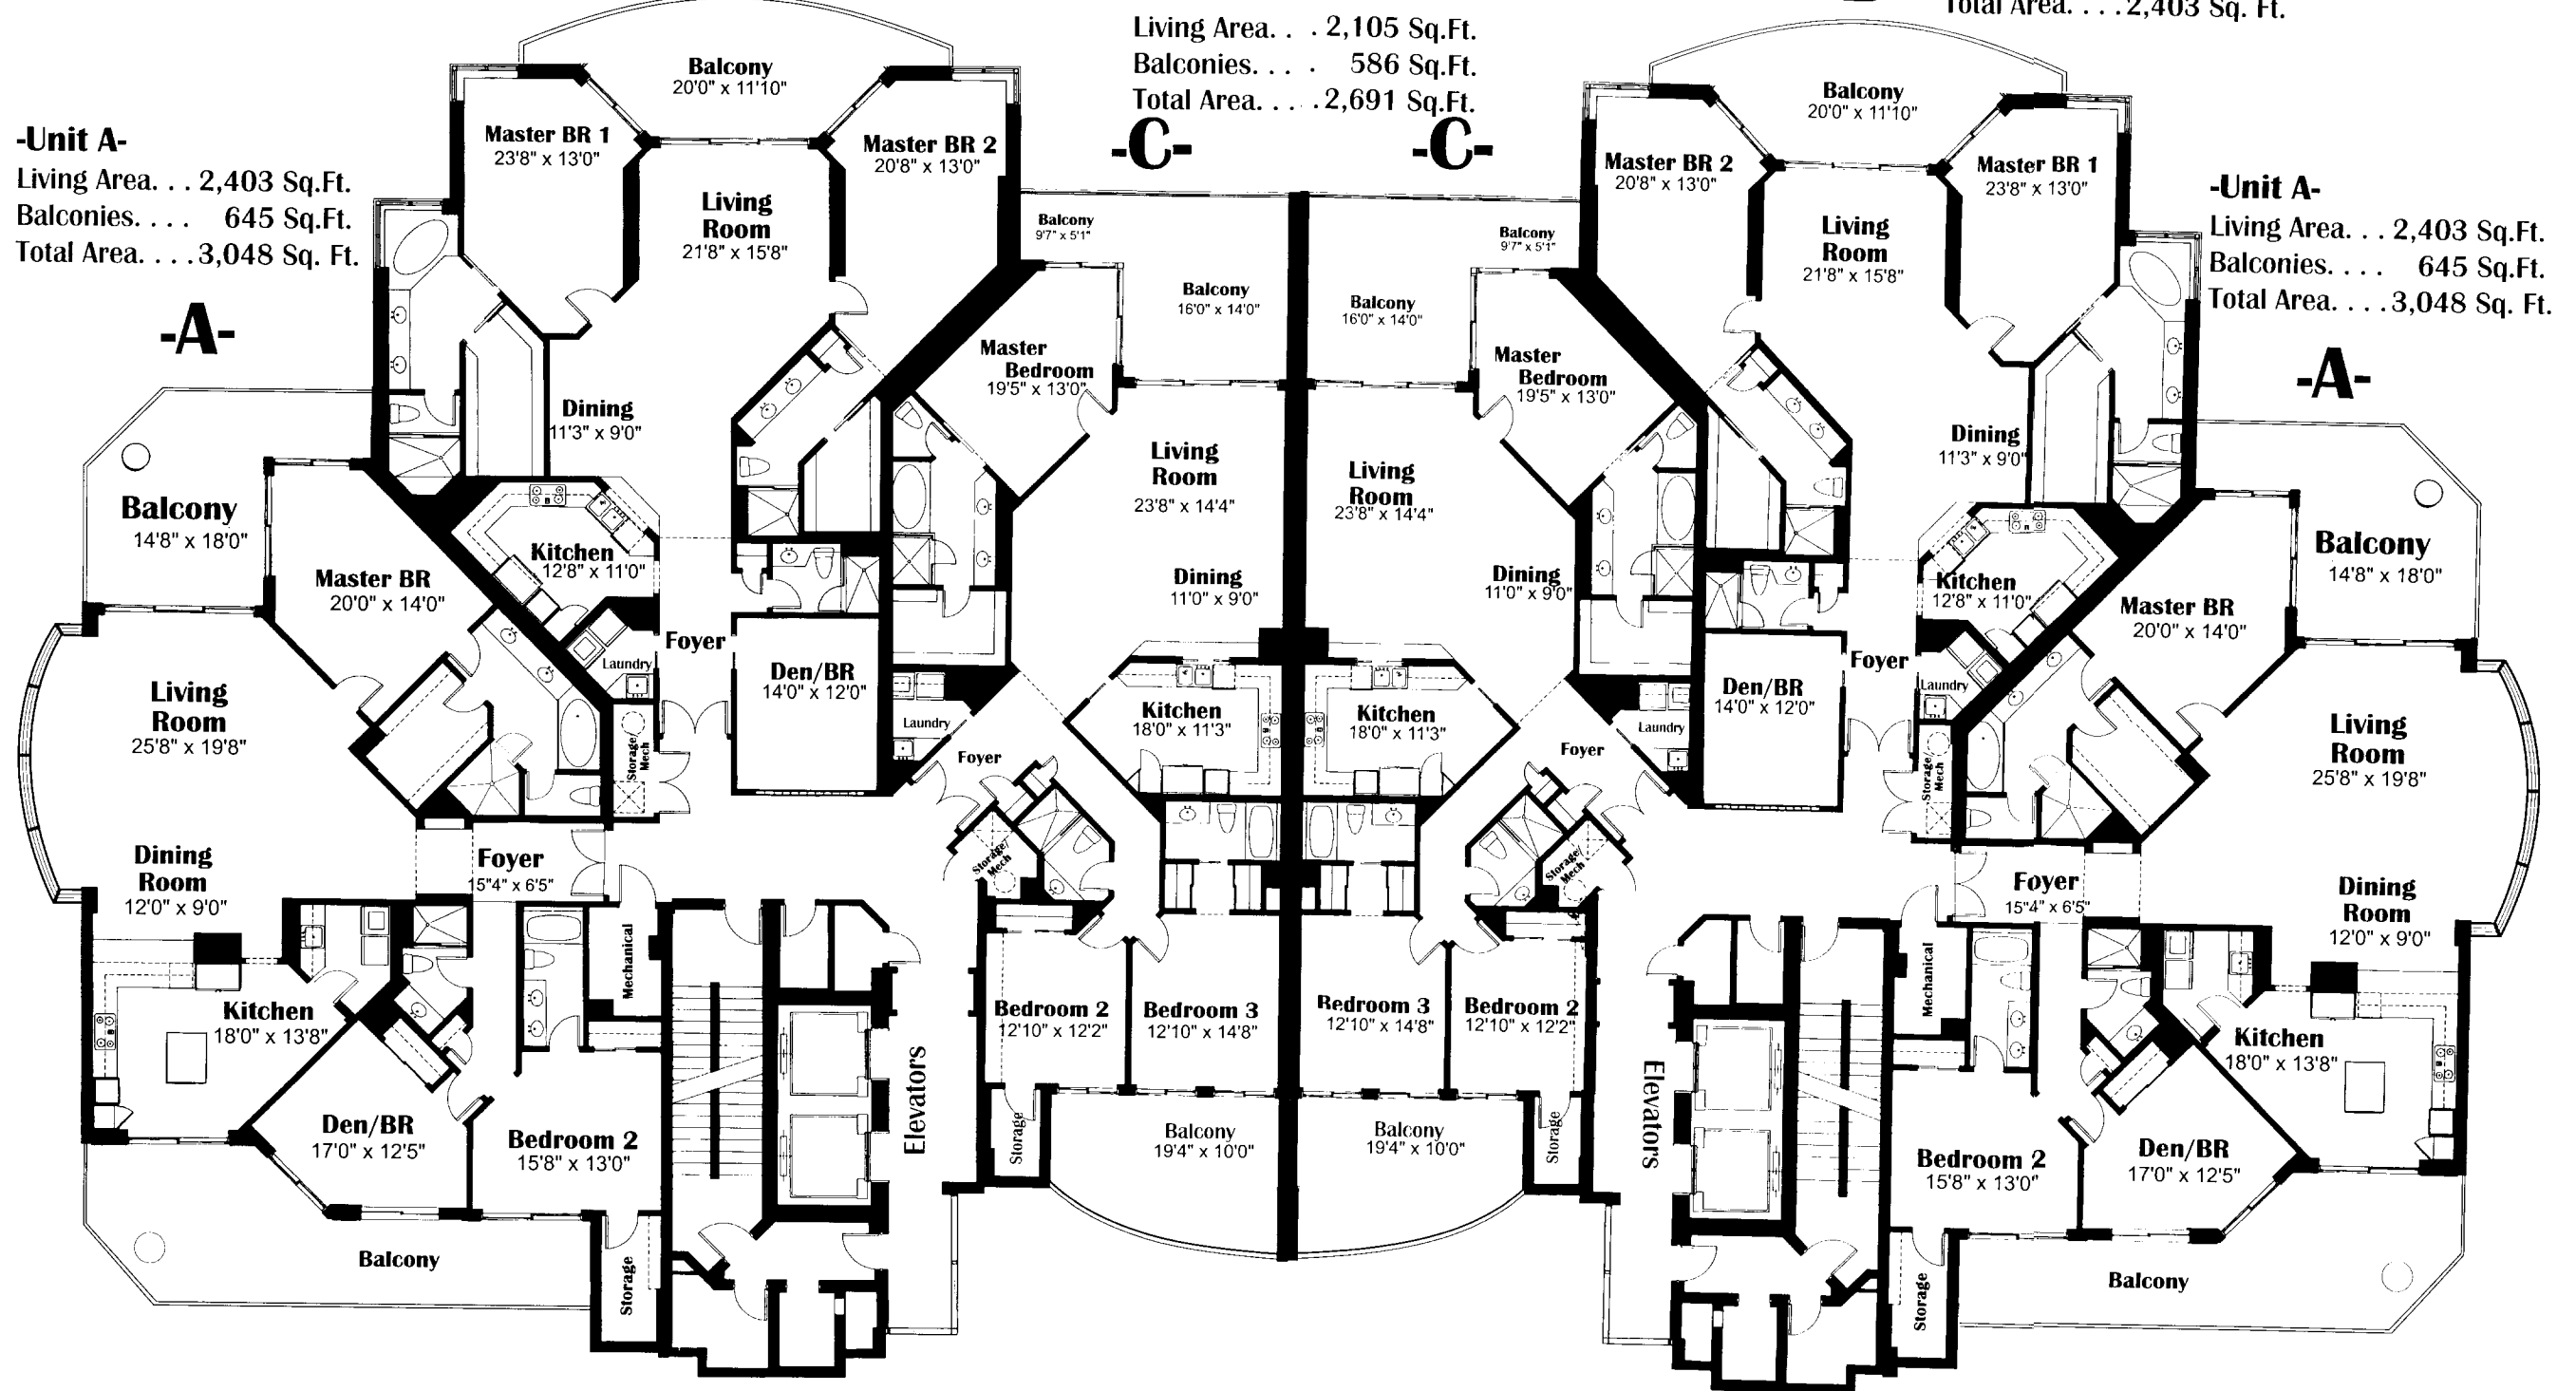

BAYPOINTE

-Unit B-
 Living Area. . . 2,173 Sq.Ft.
 Balcony. 230 Sq.Ft.
 Total Area. . . 2,403 Sq. Ft.

-Unit B-
 Living Area. . . 2,173 Sq.Ft.
 Balcony. 230 Sq.Ft.
 Total Area. . . 2,403 Sq. Ft.

-Unit C-
 Living Area. . . 2,105 Sq.Ft.
 Balconies. 586 Sq.Ft.
 Total Area. . . 2,691 Sq.Ft.

-Unit A-
 Living Area. . . 2,403 Sq.Ft.
 Balconies. 645 Sq.Ft.
 Total Area. . . 3,048 Sq. Ft.

-Unit A-
 Living Area. . . 2,403 Sq.Ft.
 Balconies. 645 Sq.Ft.
 Total Area. . . 3,048 Sq. Ft.

Floor plans are artist renderings. Dimensions and square feet are approximate.