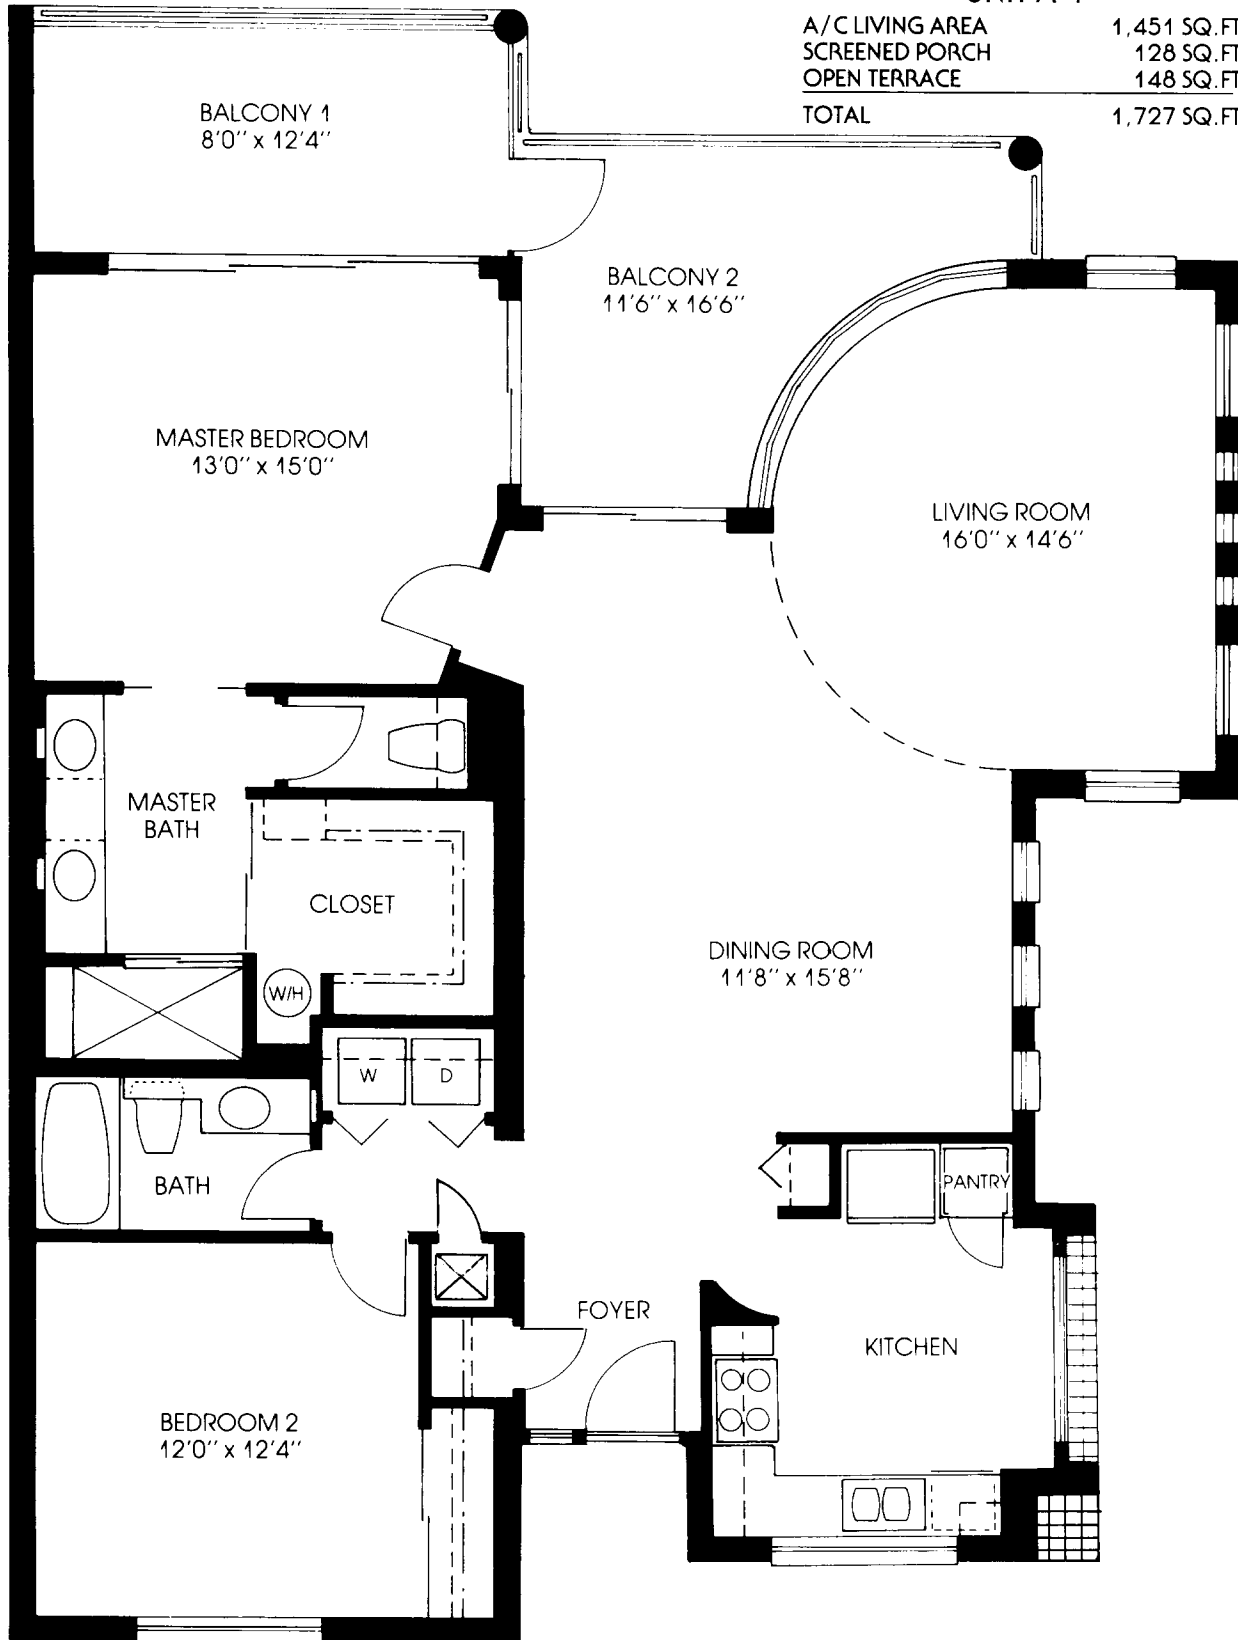

THE TROPICS

UNIT A-1

A/C LIVING AREA	1,451 SQ. FT.
SCREENED PORCH	128 SQ. FT.
OPEN TERRACE	148 SQ. FT.
TOTAL	1,727 SQ. FT.

ALL DIMENSIONS ARE APPROXIMATE