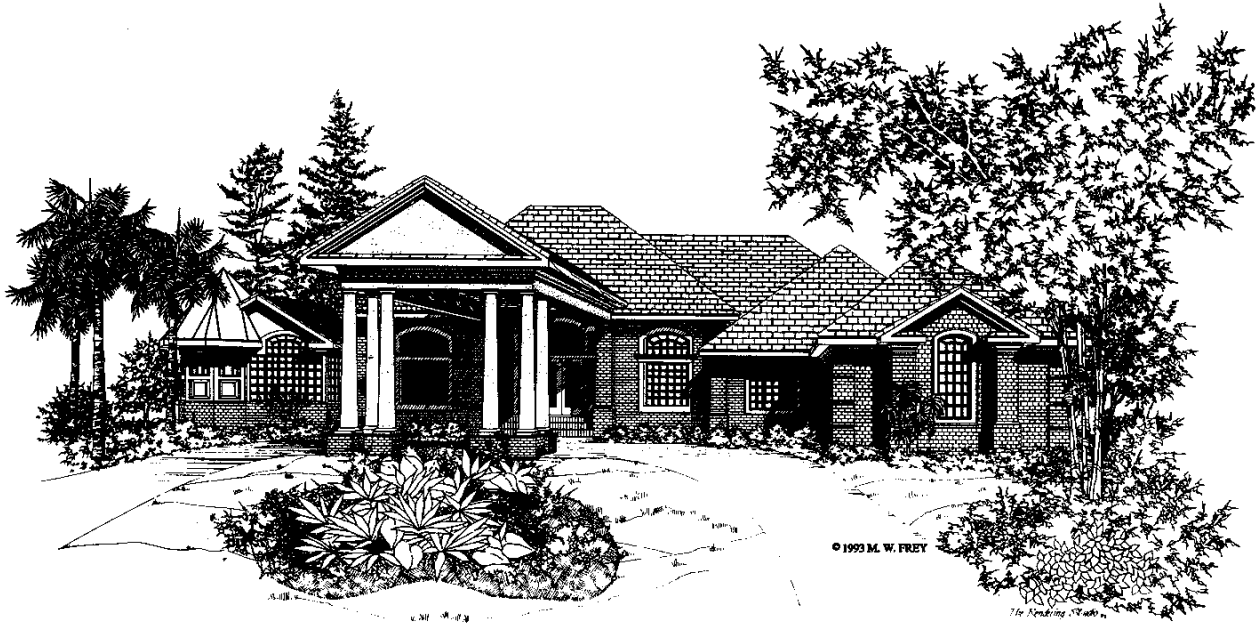

FREY & SON HOMES

Grey Oaks
COUNTRY CLUB

SQUARE FOOTAGE

Living Area:	4,857'
Garage:	798'
Entry:	90'
Lanai:	1,235'
TOTAL:	6,980'

Dimensions approximate. Information herein believed to be accurate but not warranted.