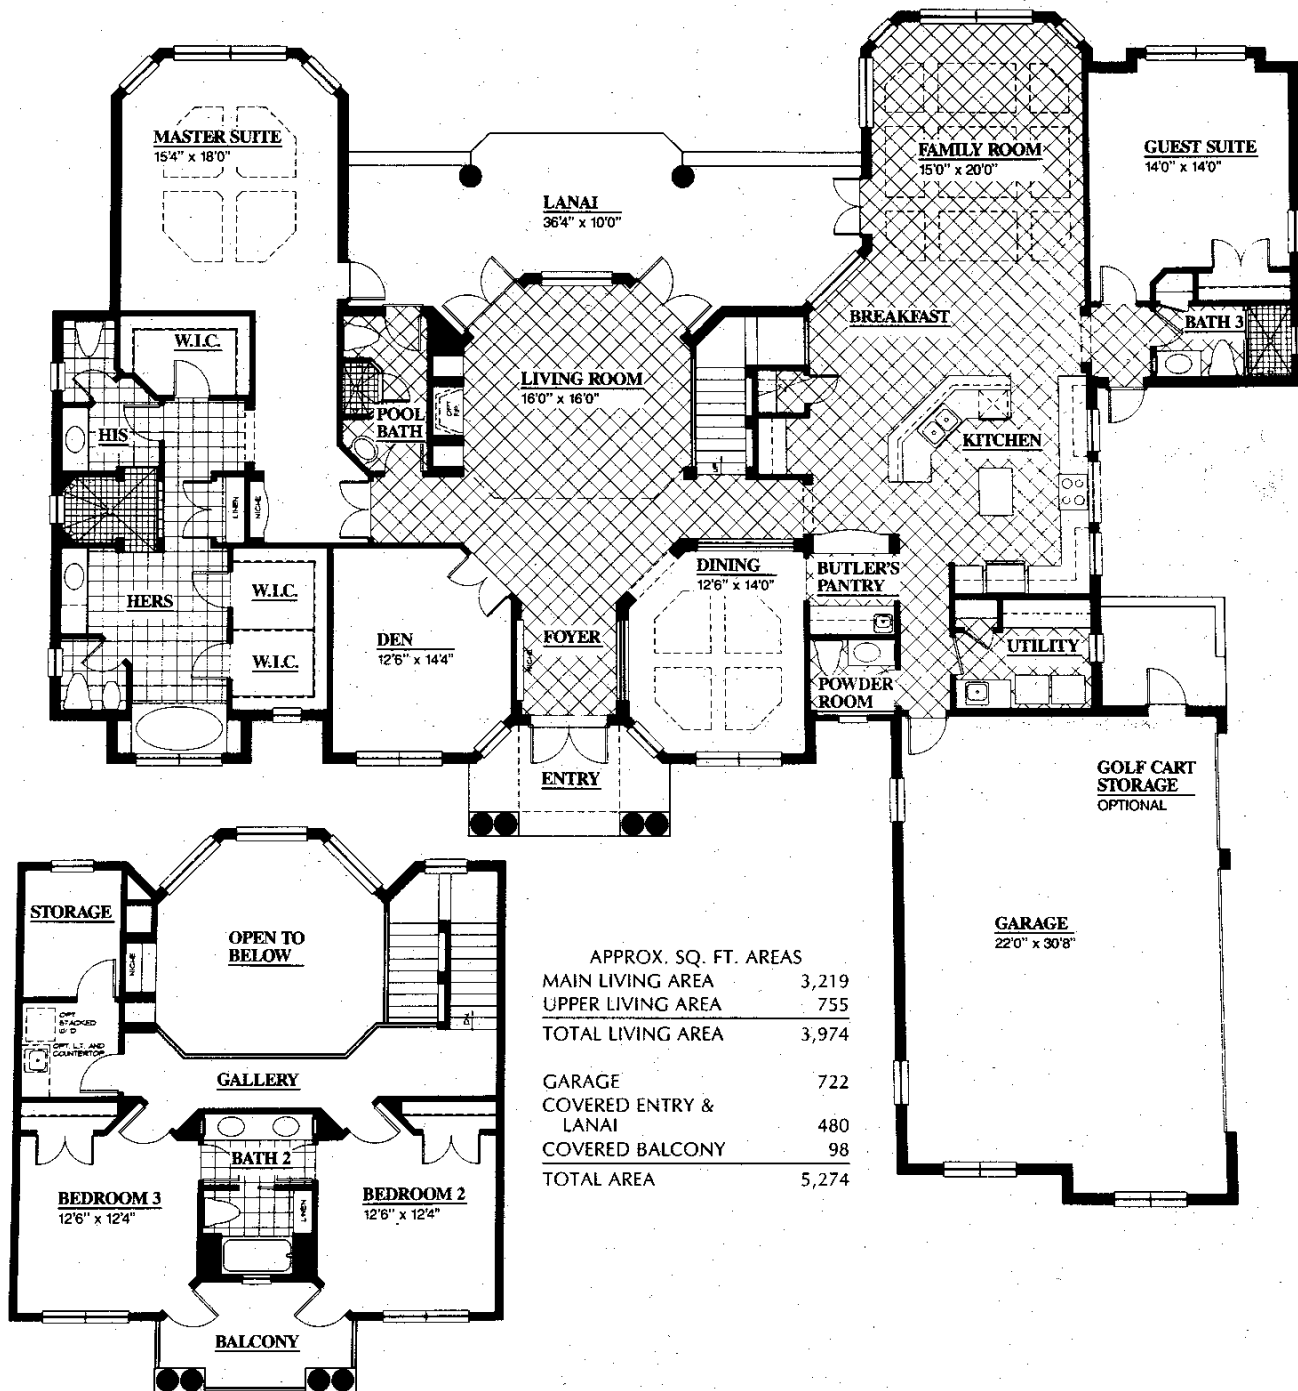

# The Monaco II

4 Bedroom, 4-1/2 Bath, Den, Two Story,  
featuring open volume ceiling LivingRoom with clear story glass and Guest Suite

**UPPER FLOOR PLAN**

JRB DEVELOPMENT GROUP reserves the right to make modifications to the floor plans, materials, and specifications. Oral representations cannot be relied upon as correctly stating representations of the developer. Drawings presented are artist's conception. All dimensions and specifications are approximate, and subject to change without notice. #CRC 056764