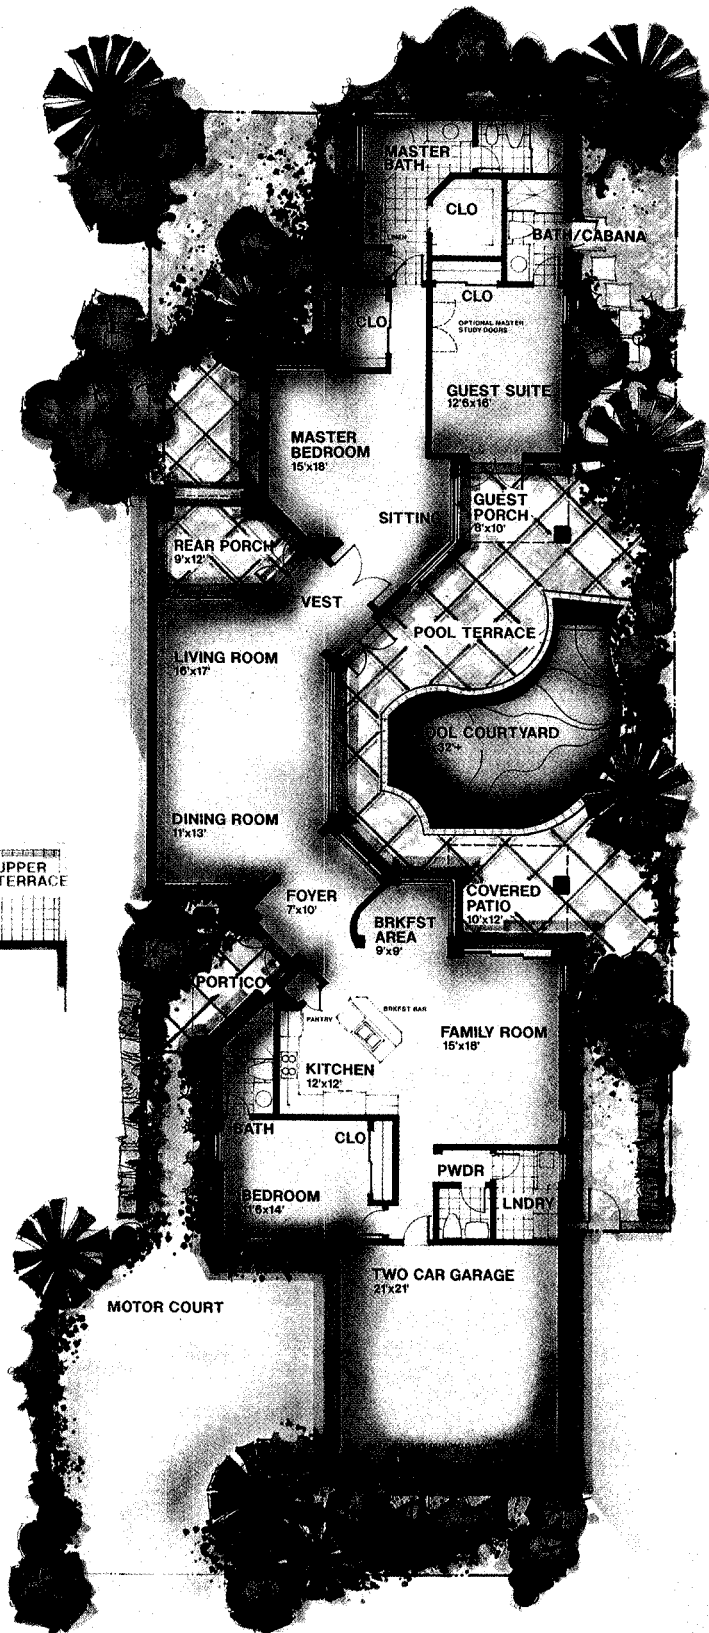

Additional Living Area      422 Square Feet  
Total Living Area  
with Second Floor      2,972 Square Feet

## The Milan

Air-Conditioned Living Area      2,550 Square Feet  
Garage      489 Square Feet  
Covered Patio & Loggia      402 Square Feet  
Total Area Under Roof      3,441 Square Feet

These drawings are conceptual only and the developer reserves the right to make modifications, revisions, and changes which it deems desirable. Dimensions and square footage are approximate and may vary with actual construction.