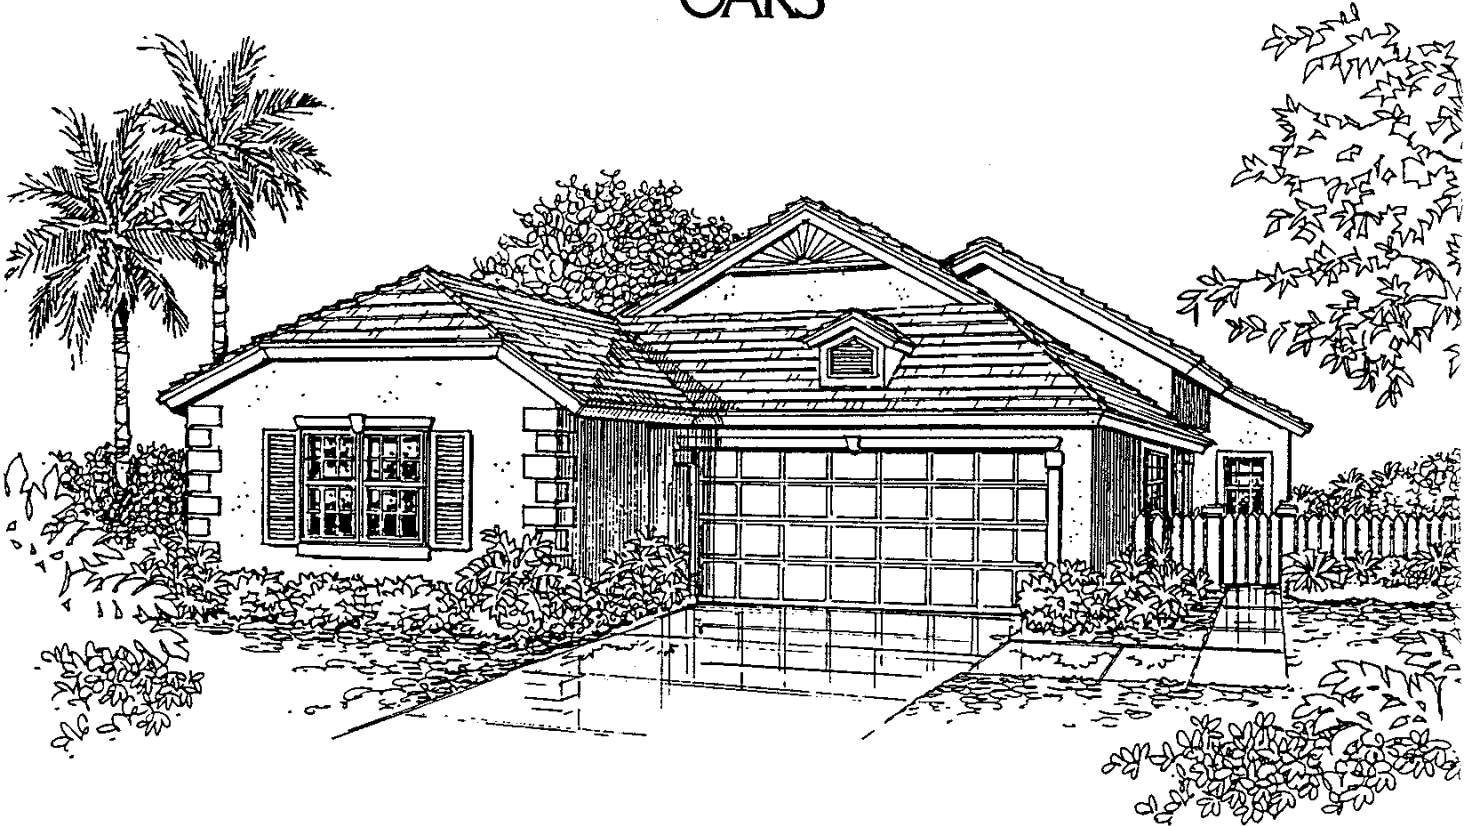

**STERLING
OAKS**

The Jacaranda at Willow Bend

3 Bedroom plus Den, 2½ Bath, Great Room

Dimensions and specifications are approximate and subject to change without notice.
 Square footage is based on exterior wall dimensions.

THE JACARANDA
 3 Bedroom, 2-1/2 Bath, Great Room, Den

Living Area Under A/C	2,133 Sq. Ft.
Entry	58 Sq. Ft.
Terrace	157 Sq. Ft.
Garage	434 Sq. Ft.
TOTAL	2,782 SQ. FT.