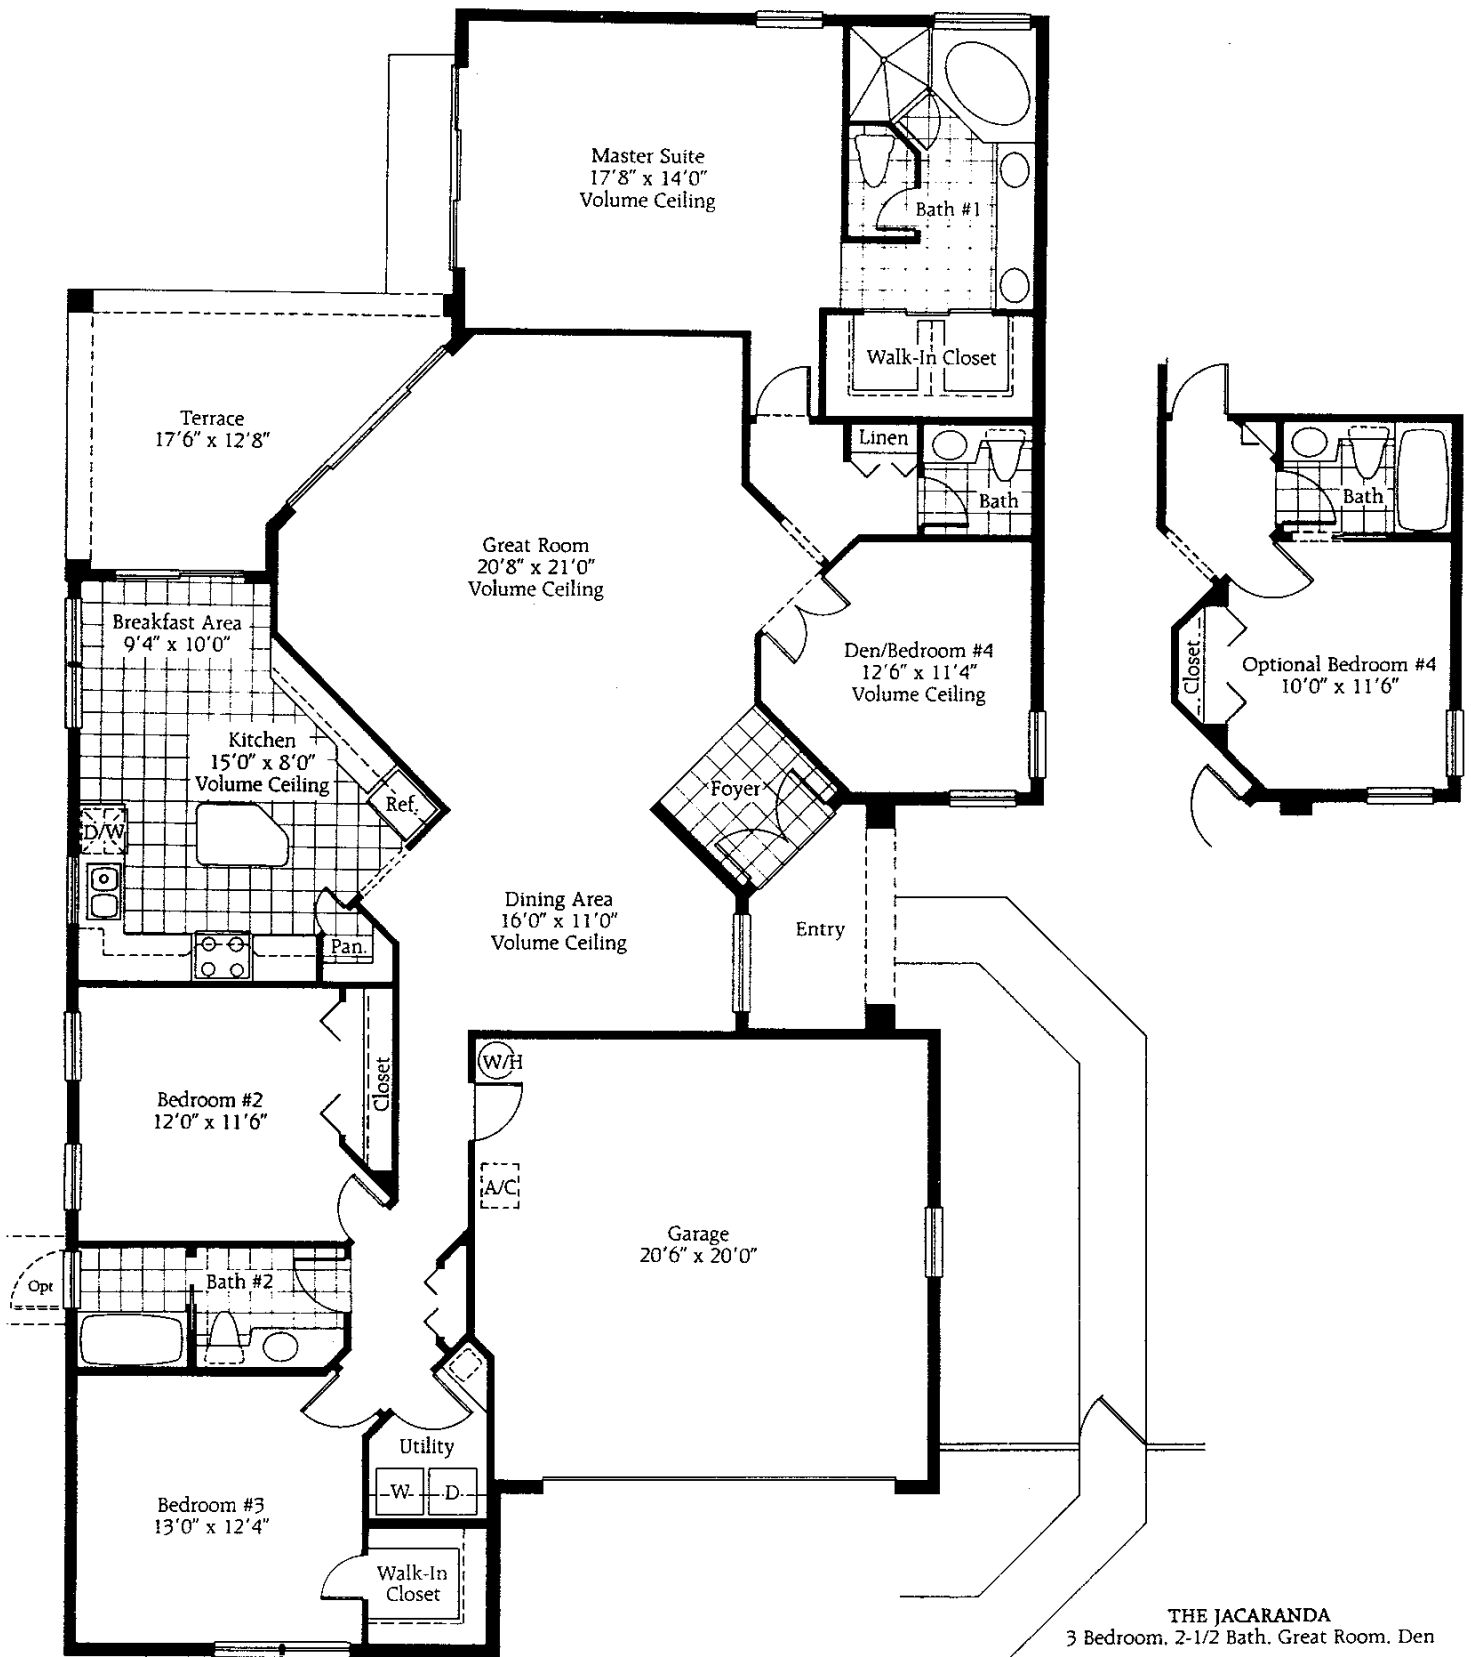

**STERLING
OAKS**

The Jacaranda at Willow Bend

3 Bedroom plus Den, 2½ Bath, Great Room

Dimensions and specifications are approximate and subject to change without notice.
 Square footage is based on exterior wall dimensions.

THE JACARANDA
 3 Bedroom, 2-1/2 Bath, Great Room, Den

Living Area Under A/C	2,133 Sq. Ft.
Entry	58 Sq. Ft.
Terrace	157 Sq. Ft.
Garage	434 Sq. Ft.
TOTAL	2,782 SQ. FT.