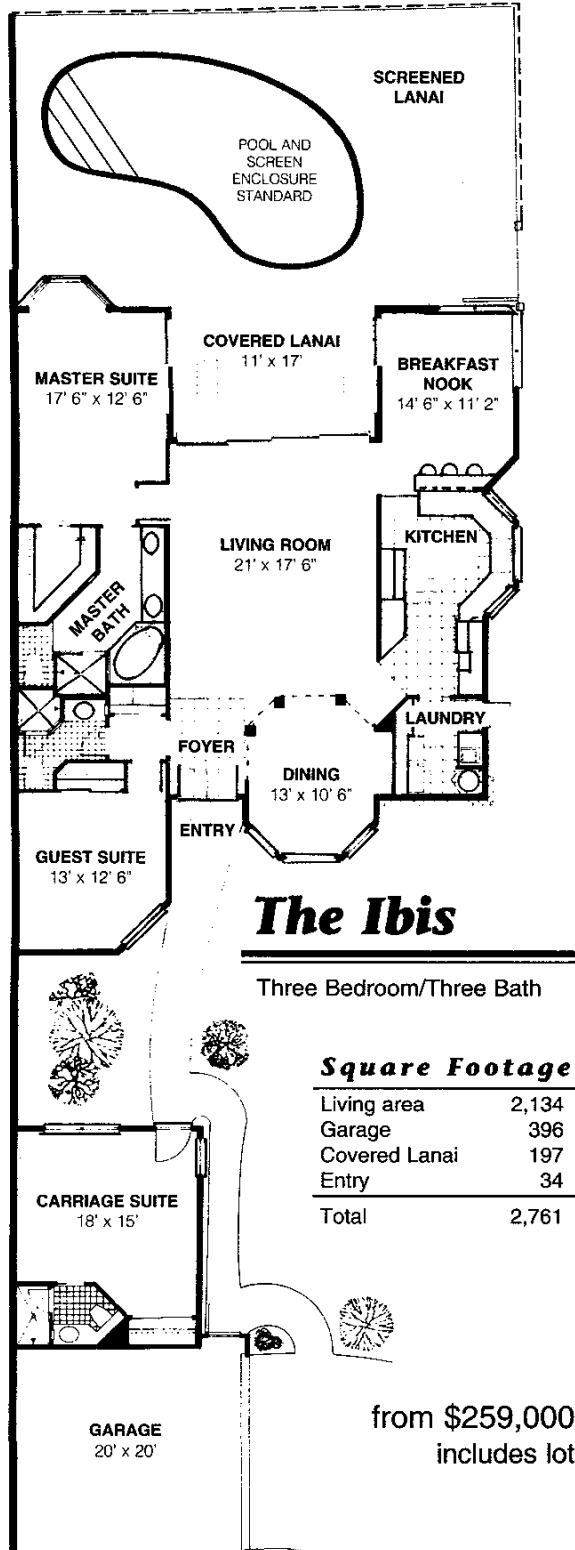

CARRIAGE HOMES

With octagonal and vaulted ceilings, skylights and transoms, our Carriage Homes offer distinctive architecture, and privacy for you and your guests.

The Ibis

Three Bedroom/Three Bath

Square Footage

Living area	2,134
Garage	396
Covered Lanai	197
Entry	34
Total	2,761

from \$259,000
includes lot