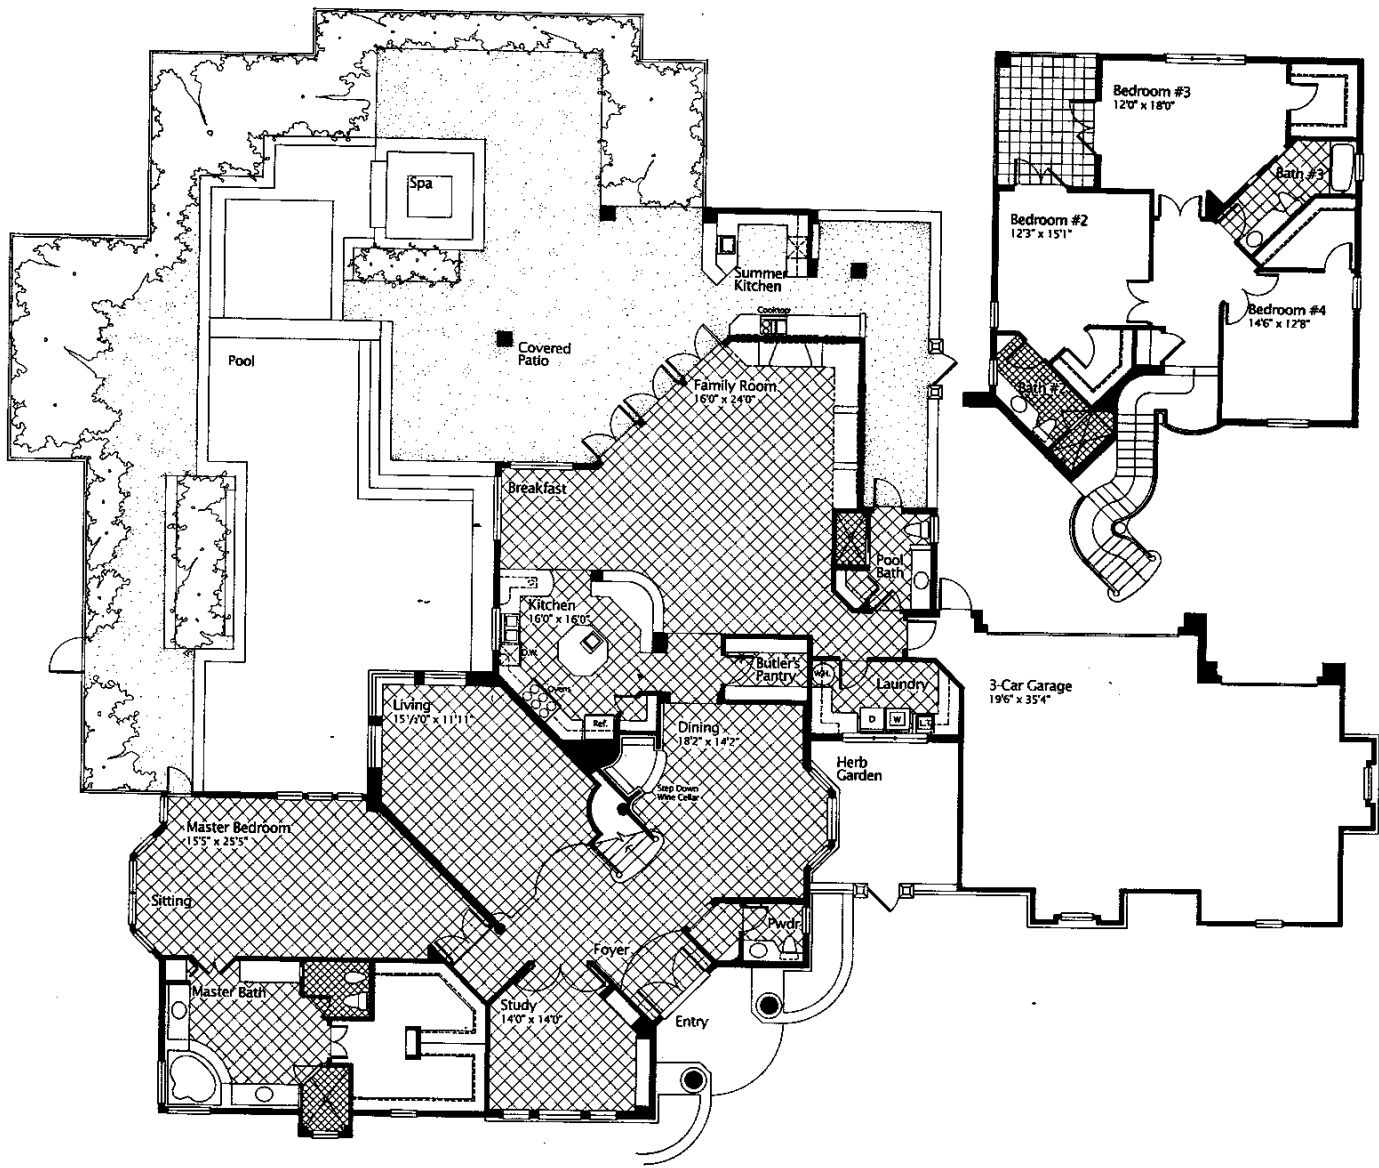

SOUTHERN RESOURCE GROUP

Grey Oaks
COUNTRY CLUB

SQUARE FOOTAGE

Living Area:	4,331'
Garage:	959'
Entry:	118'
Covered Lanai:	590'
TOTAL:	5,998'

Dimensions approximate. Information herein believed to be accurate but not warranted.