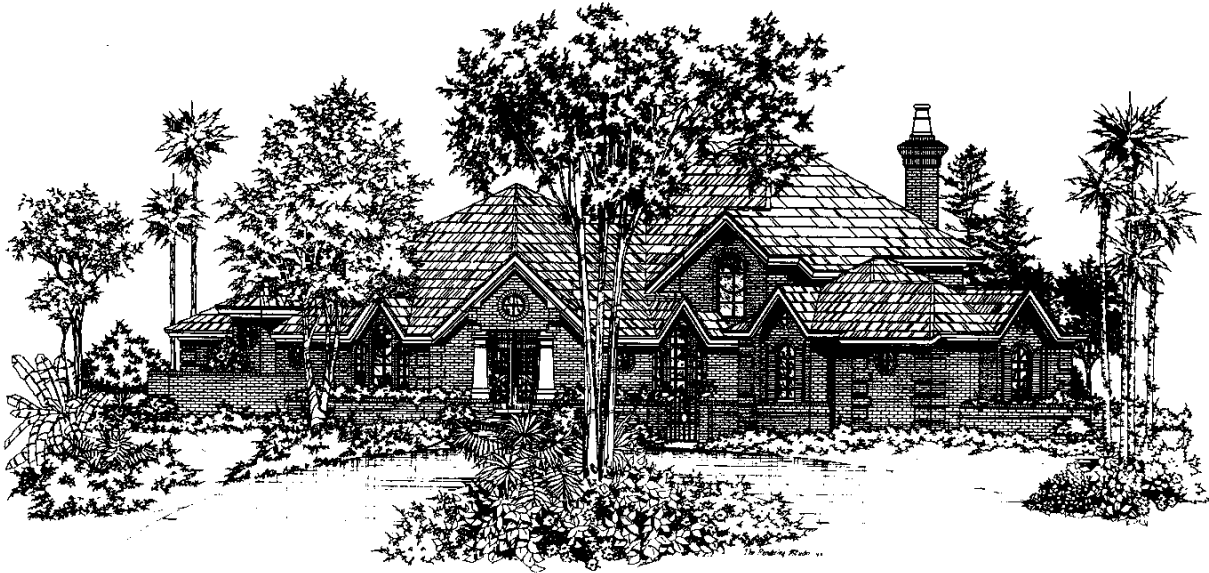

SOUTHERN RESOURCE GROUP

Grey Oaks
COUNTRY CLUB

SQUARE FOOTAGE

Living Area:	4,331'
Garage:	959'
Entry:	118'
Covered Lanai:	590'
TOTAL:	5,998'

Dimensions approximate. Information herein believed to be accurate but not warranted.