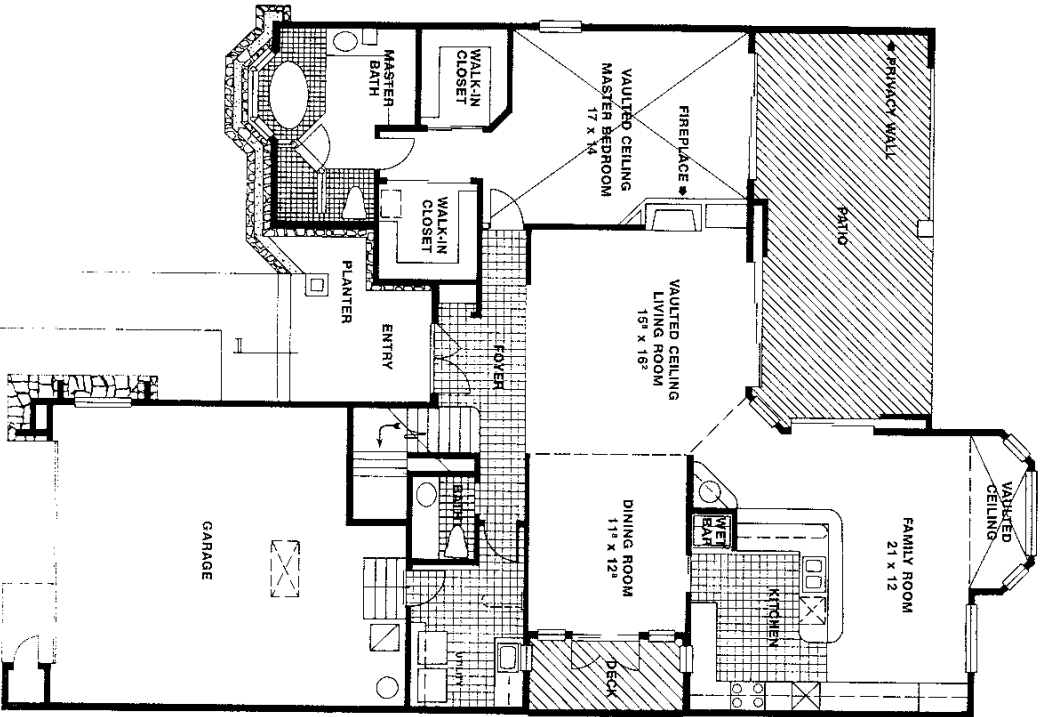

Eagle creek
COUNTRY CLUB

ESTATE HOME

The Eagle

Eagle
TWO STORY, TWO BEDROOM/FAMILY ROOM/LOFT, TWO BATH, GARAGE
TOTAL: 2271 SQ. FT.

FIRST FLOOR PLAN

SECOND FLOOR