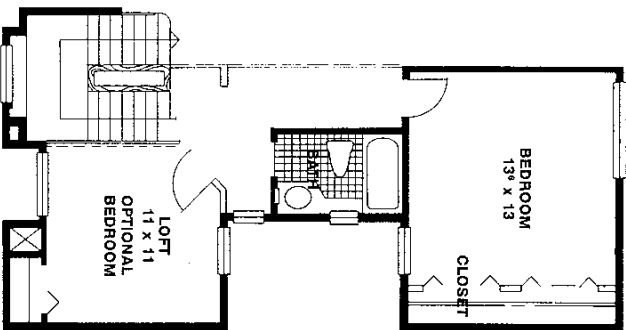

Eagle creek
COUNTRY CLUB

ESTATE HOME

The Eagle

Eagle
TWO STORY, TWO BEDROOM/FAMILY ROOM/LOFT, TWO BATH, GARAGE
TOTAL: 2271 SQ. FT.

FIRST FLOOR PLAN

SECOND FLOOR