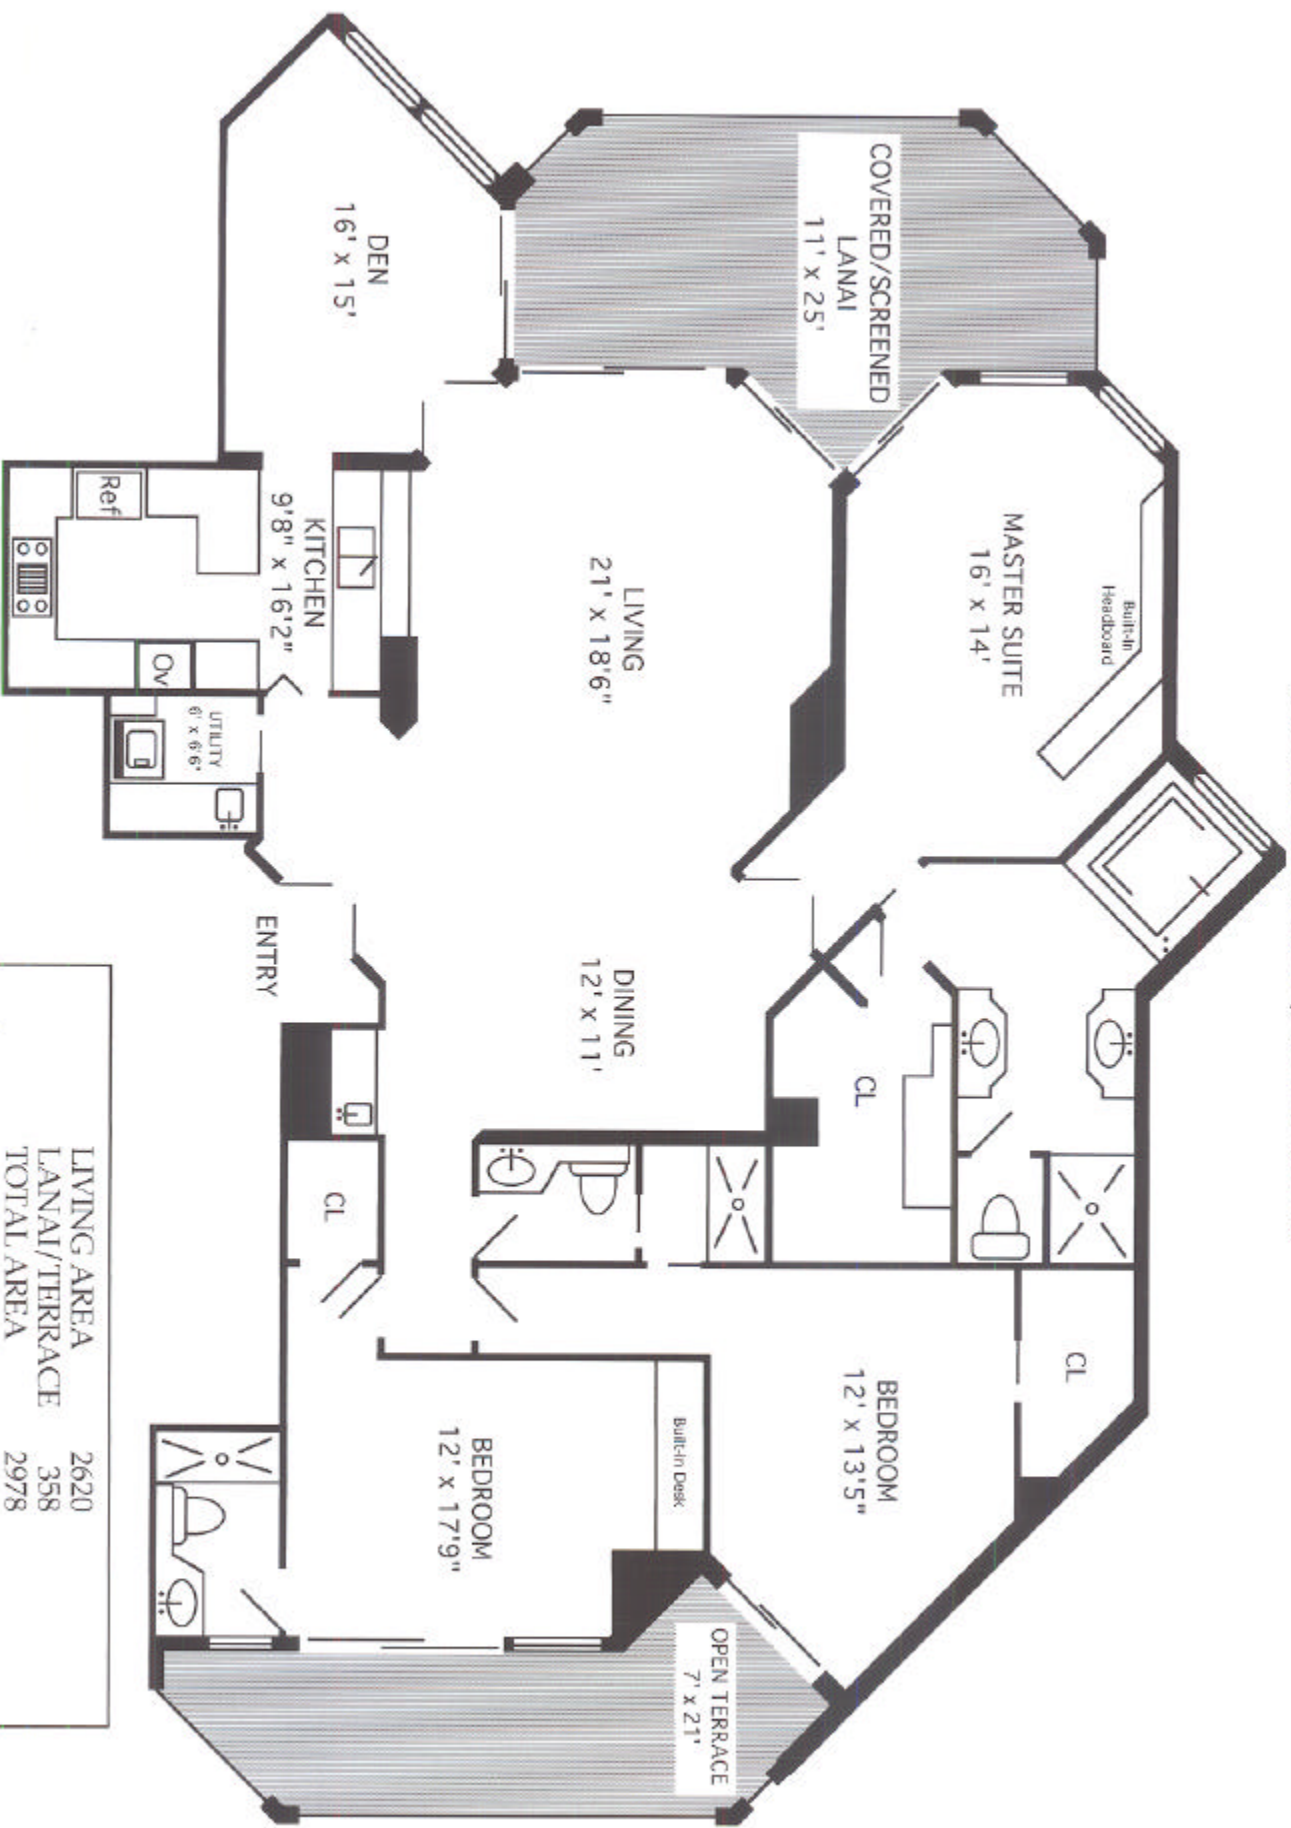

THE BRITTANY #1904 PARKSHORE, NAPLES

LIVING AREA	2620
LANAI/TERRACE	358
TOTAL AREA	2978

All measurements were made with precision, however, are shown as approximate. Naples Floorplans 591-2181