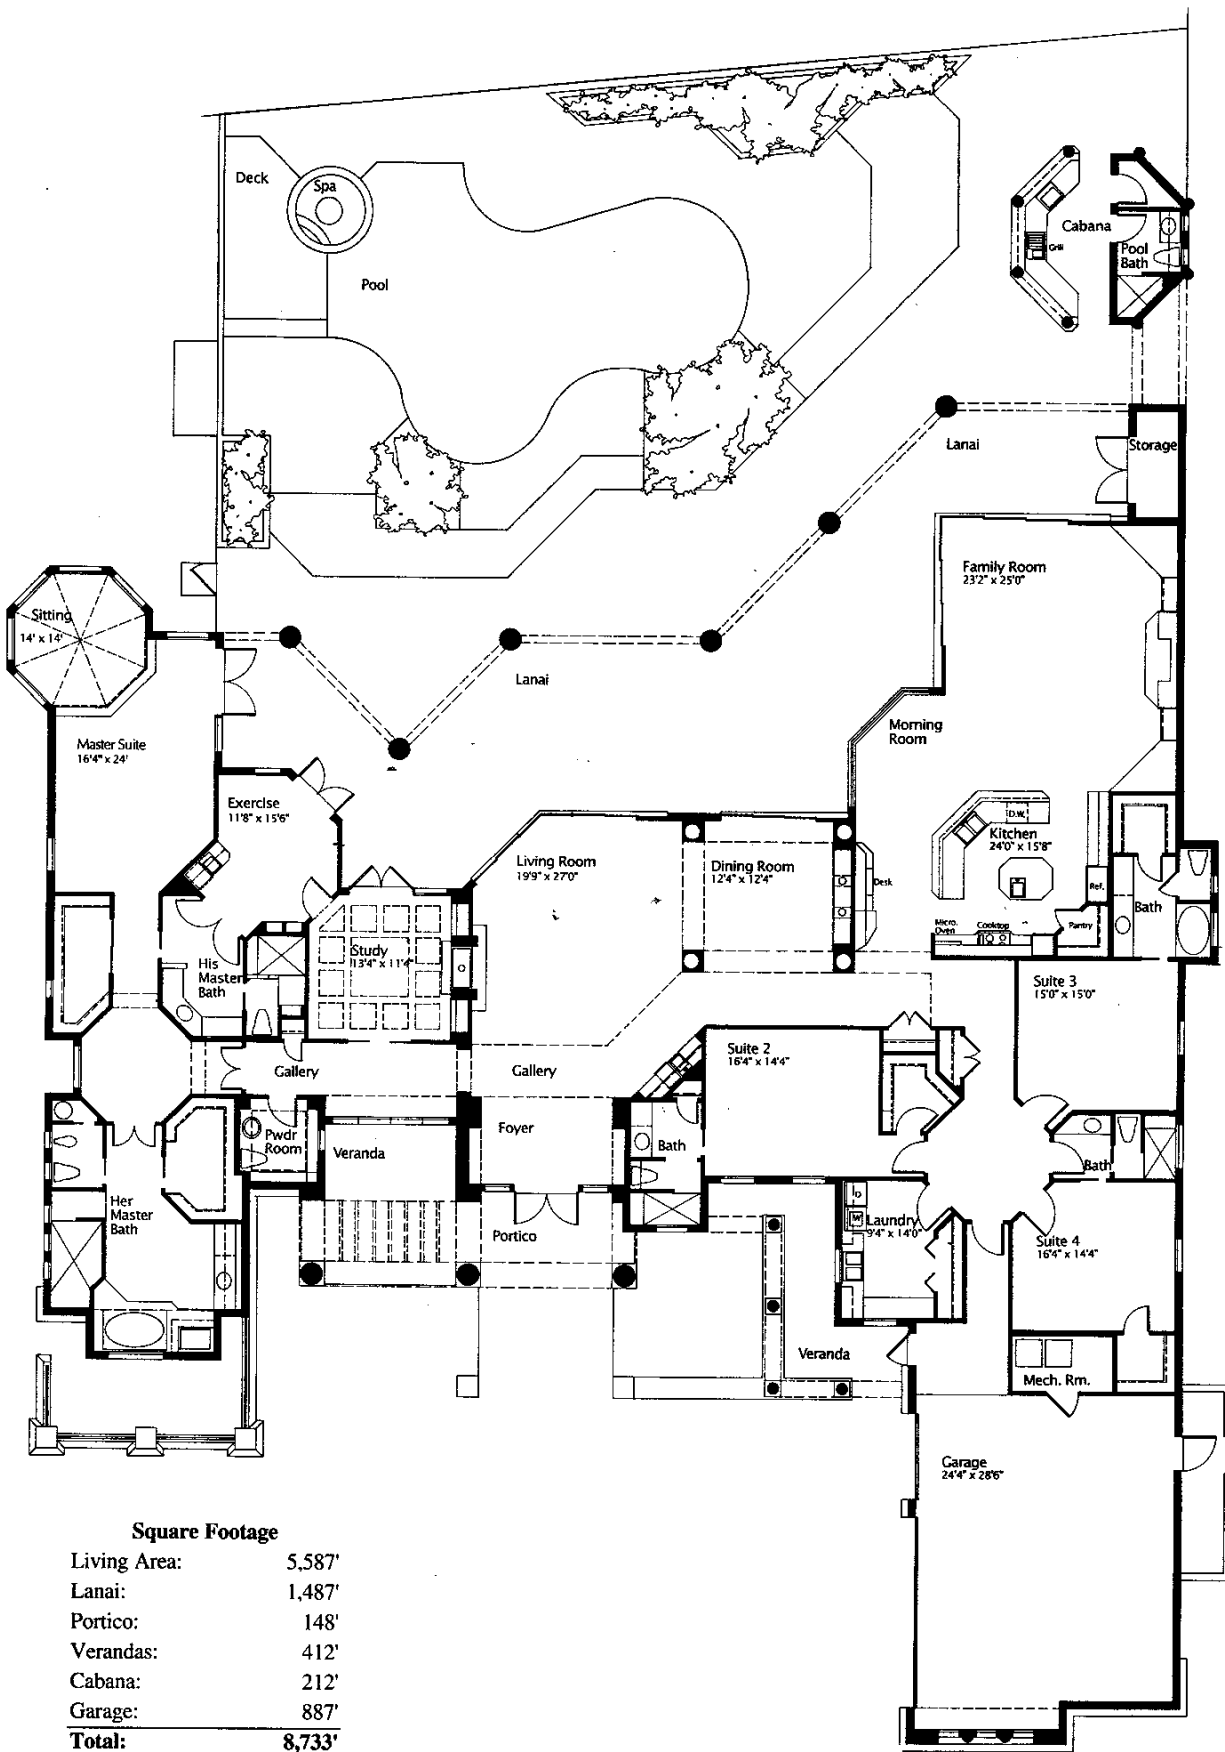

# F.H.WILLEY CONSTRUCTION

*Grey Oaks*  
COUNTRY CLUB

**Square Footage**

Living Area:	5,587'
Lanai:	1,487'
Portico:	148'
Verandas:	412'
Cabana:	212'
Garage:	887'
<b>Total:</b>	<b>8,733'</b>

Dimensions approximate. Information herein believed to be accurate but not warranted.