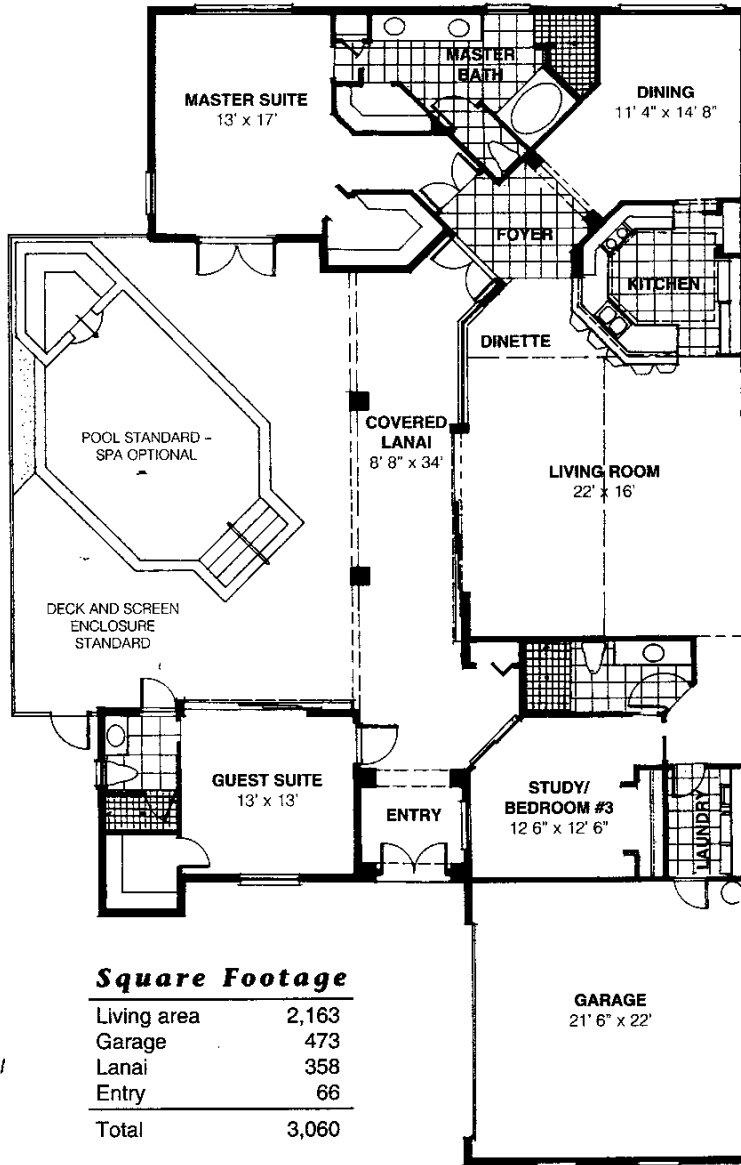

# COURT YARD HOMES

*In Eagle Creek's single family Court Yard Homes, the home wraps around a central courtyard – and the pool and screen enclosure are included in the price!*

## **The Aruba**

Three Bedroom/Three Bath

from \$299,000  
includes lot

All dimensions and specifications approximate and subject to change. Final plans may vary. Prices subject to change without notice. © Copyright 1996 Eagle Creek Properties, Inc.