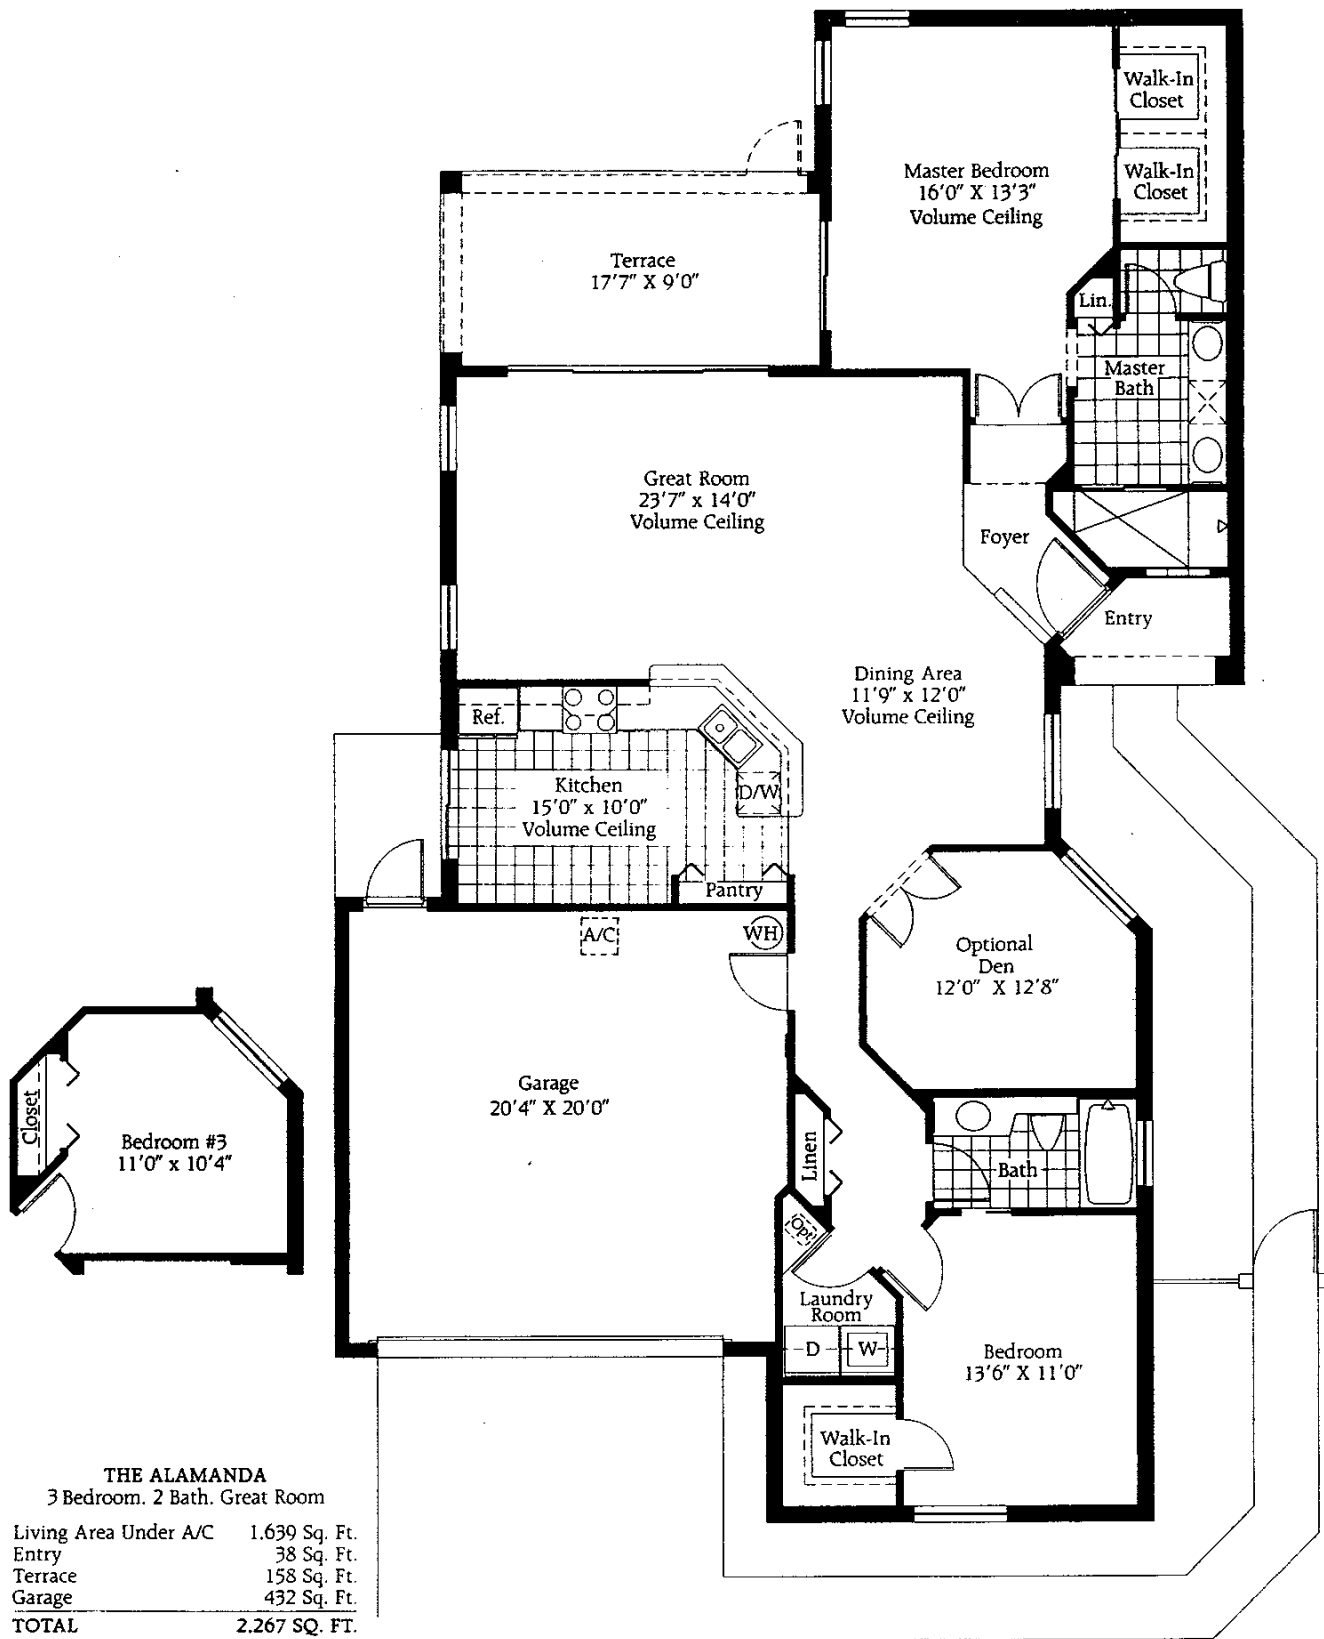

The Alamanda

at Willow Bend

3 Bedroom, 2 Bath, Great Room

THE ALAMANDA

3 Bedroom, 2 Bath, Great Room

Living Area Under A/C	1,639 Sq. Ft.
Entry	38 Sq. Ft.
Terrace	158 Sq. Ft.
Garage	432 Sq. Ft.
TOTAL	2,267 SQ. FT.

Dimensions and specifications are approximate and subject to change without notice. Square footage is based on exterior wall dimensions.