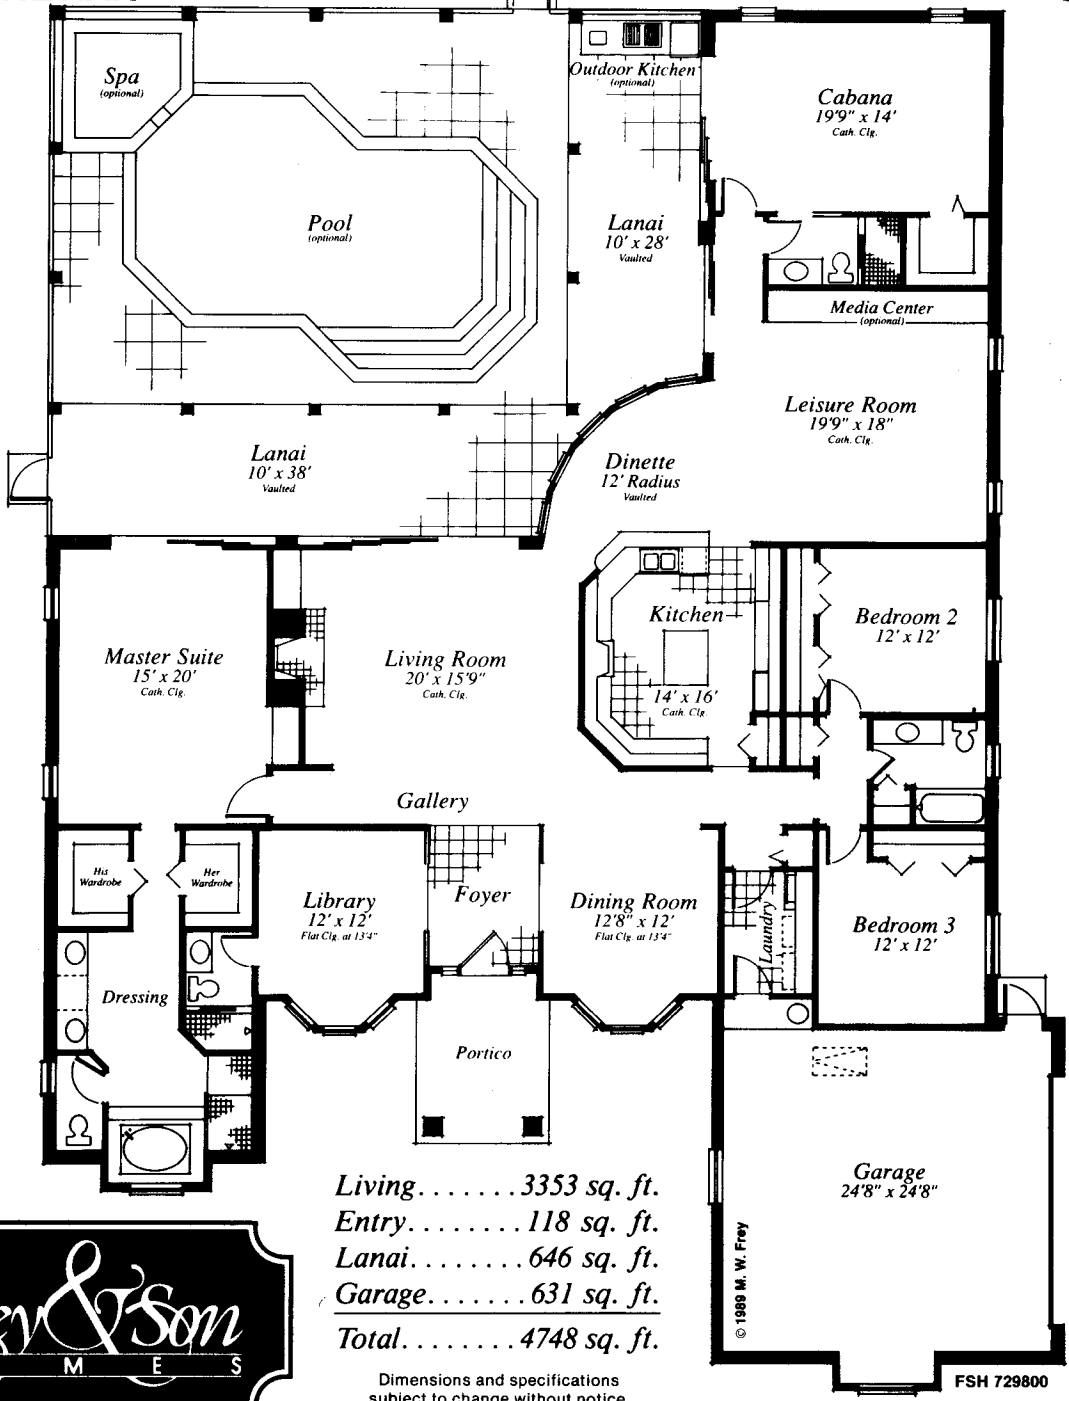

**THE VENETIAN**

Living..... 3353 sq. ft.  
 Entry..... 118 sq. ft.  
 Lanai..... 646 sq. ft.  
 Garage..... 631 sq. ft.  
 Total..... 4748 sq. ft.

Dimensions and specifications subject to change without notice.