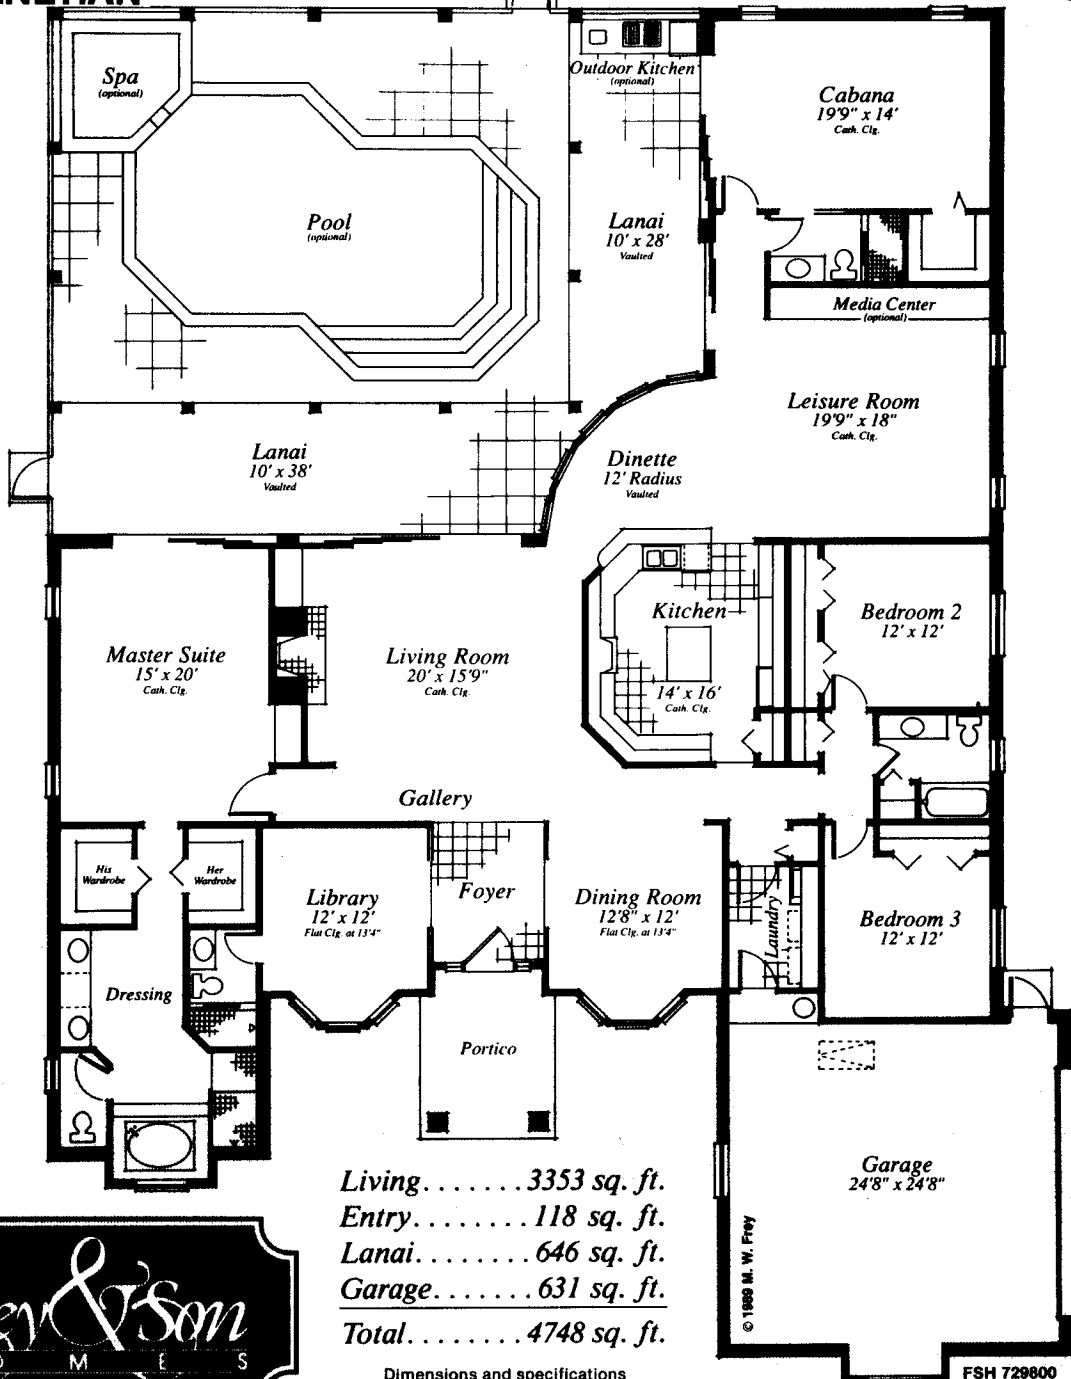

THE VENETIAN

Living.....3353 sq. ft.
 Entry.....118 sq. ft.
 Lanai.....646 sq. ft.
 Garage.....631 sq. ft.
 Total.....4748 sq. ft.

Dimensions and specifications
 subject to change without notice.

FSH 729600