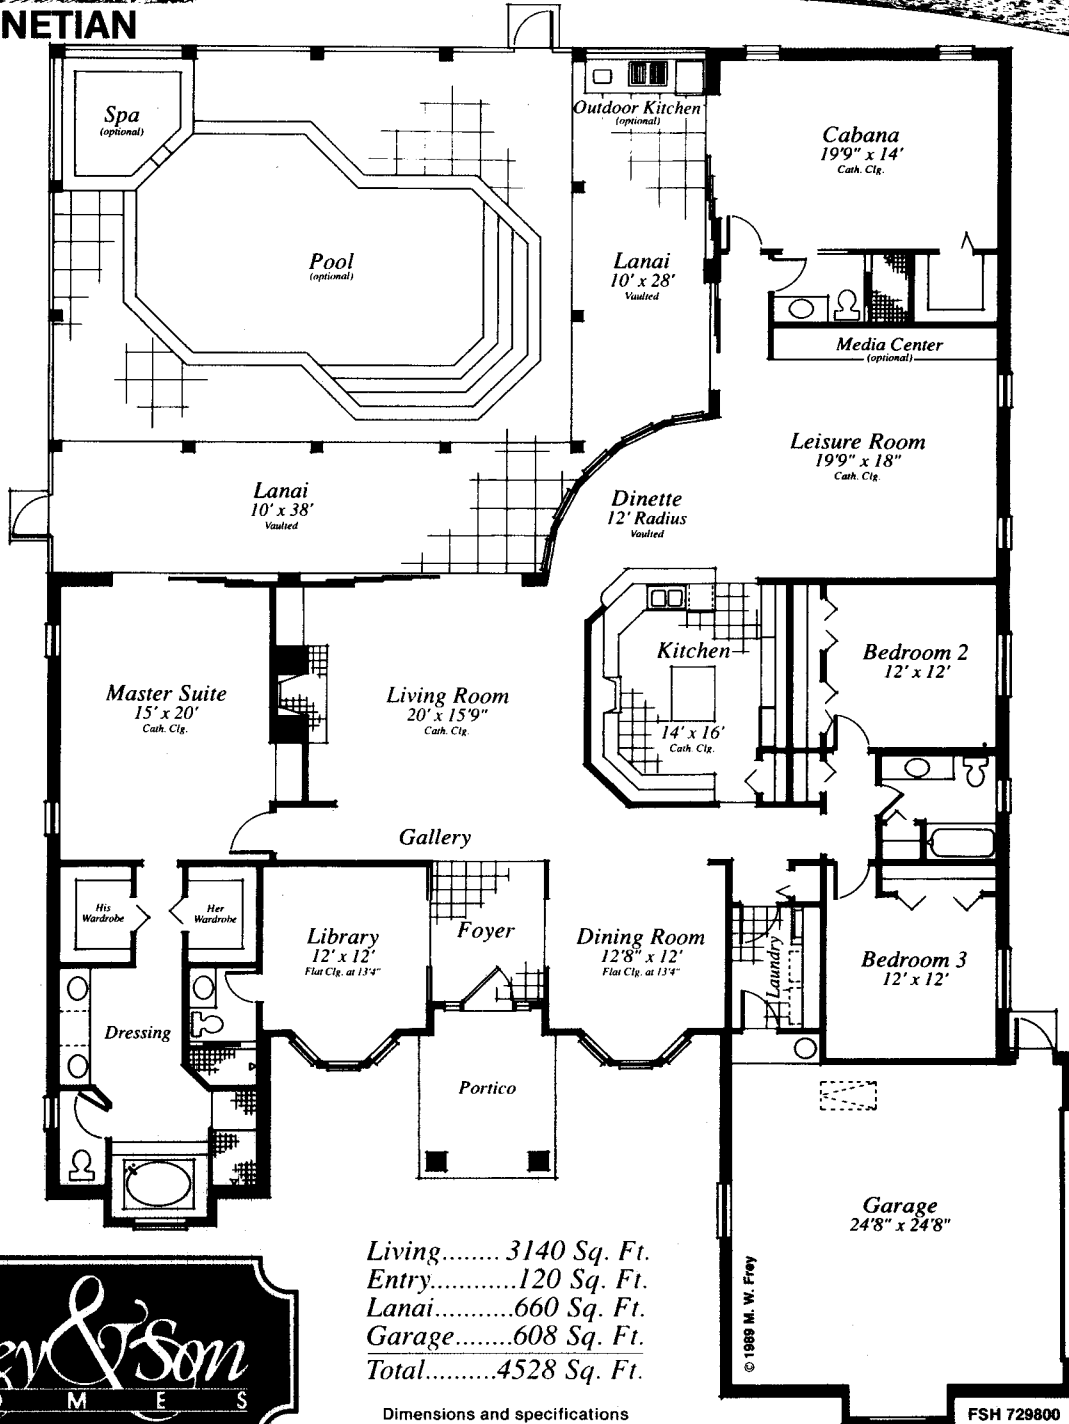

THE VENETIAN

Living..... 3140 Sq. Ft.
 Entry..... 120 Sq. Ft.
 Lanai..... 660 Sq. Ft.
 Garage..... 608 Sq. Ft.
 Total..... 4528 Sq. Ft.

Dimensions and specifications
 subject to change without notice.

© 1989 M. W. Frey

FSH 729800