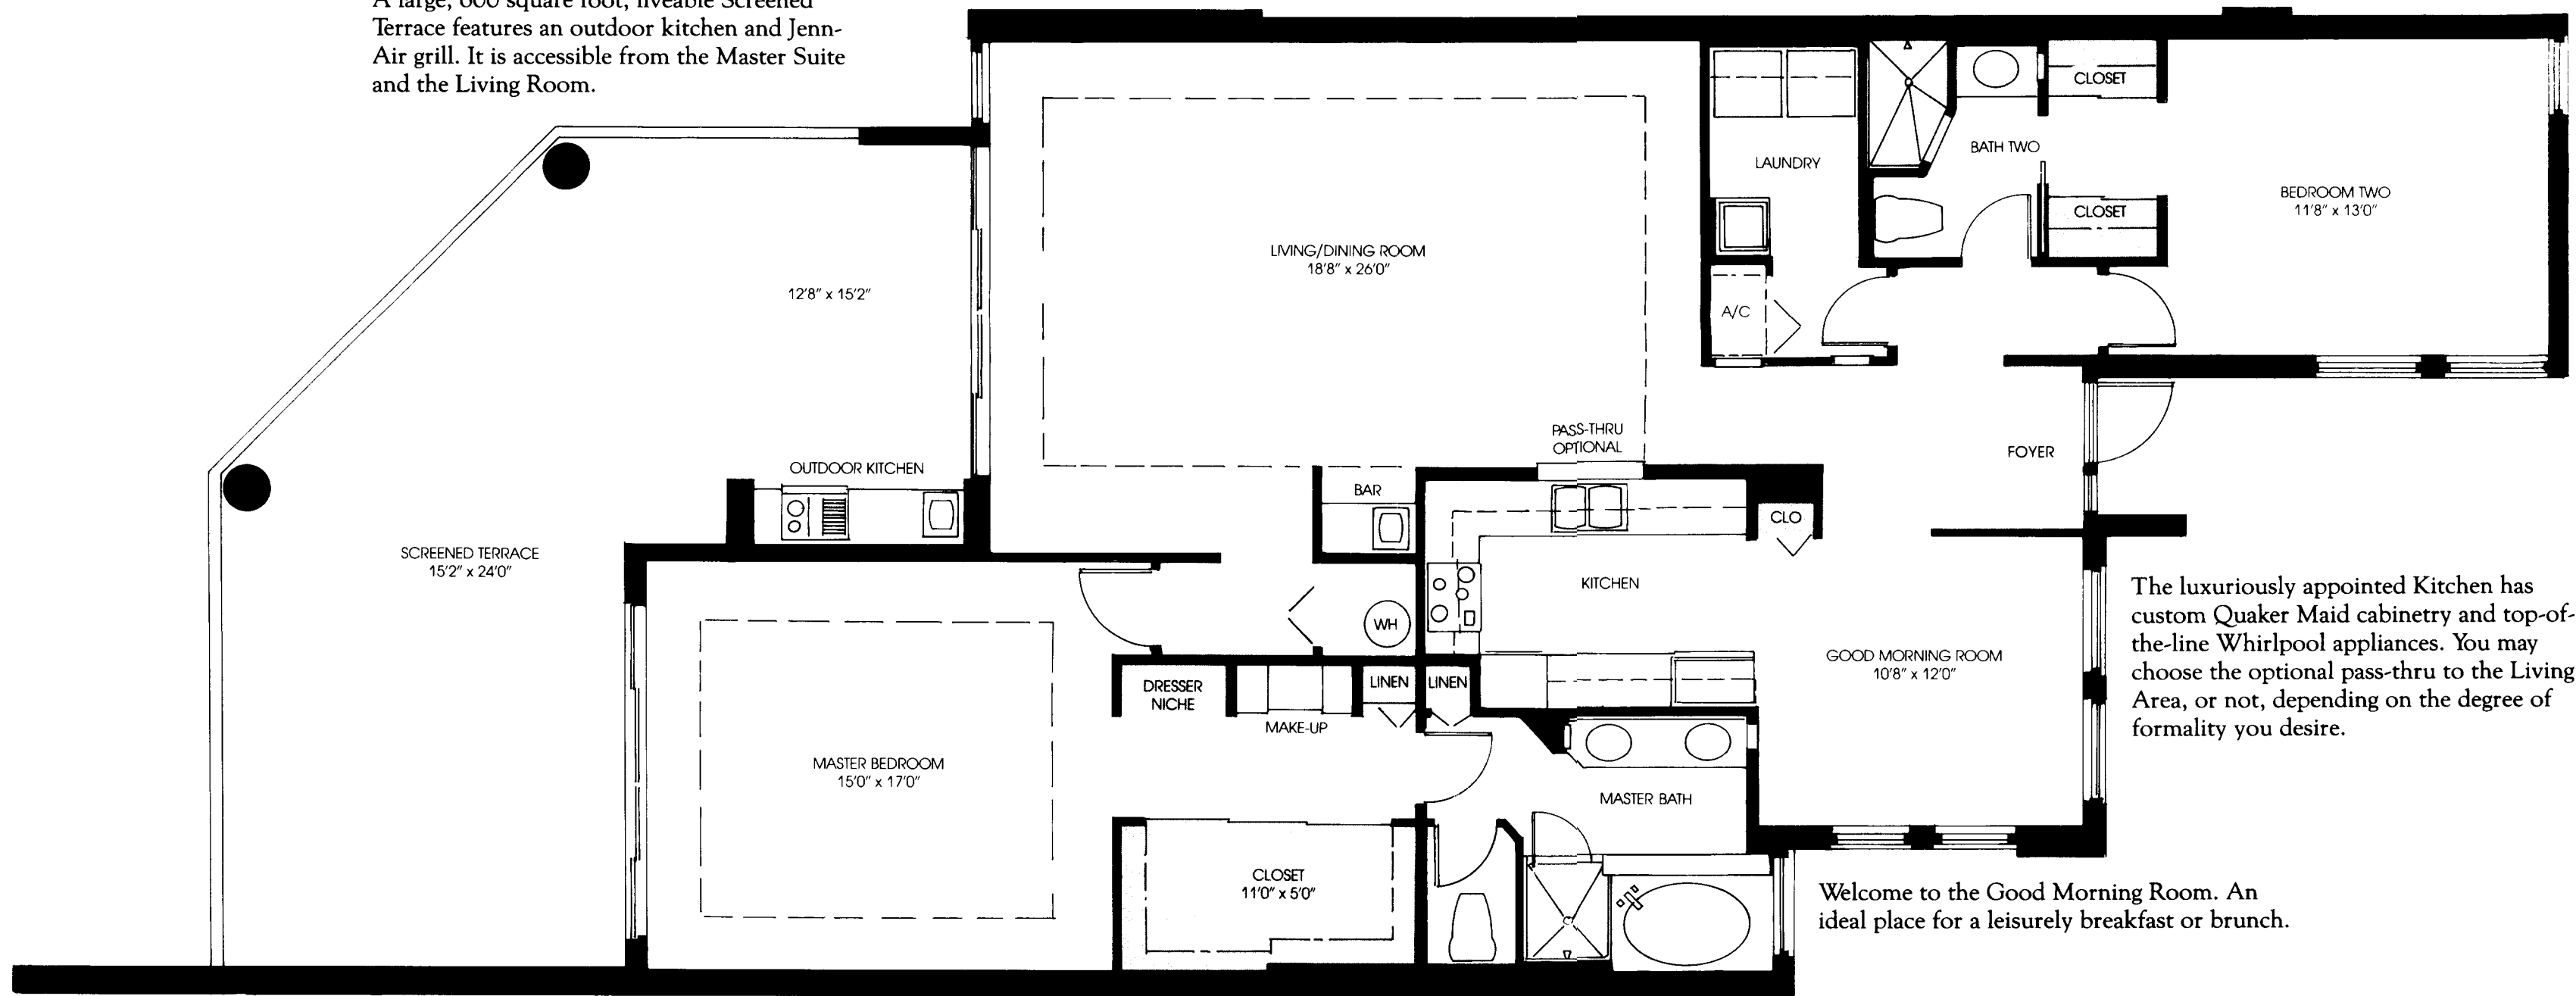

Located at the northern tip of Hideaway Beach on Marco Island, Royal Marco Point is a lush, 90-acre enclave, with 75 percent of its land left in its natural state. It features magnificent residences with expansive views of Collier Bay and the Gulf of Mexico. Residence designs offer owners the feeling of single-family living complete with the advantages and freedoms associated with condominium living. Take note, however. Time is of the essence as such rare opportunities in life are limited.

### Tour Of The Shorewood Model.

A large, 600 square foot, liveable Screened Terrace features an outdoor kitchen and Jenn-Air grill. It is accessible from the Master Suite and the Living Room.

The generous Living/Dining Room is enhanced by a 9 foot tray ceiling and convenient wet bar for gracious entertaining.

Bedroom Two, or Guest Suite, has double closets and a full bath.

The luxuriously appointed Kitchen has custom Quaker Maid cabinetry and top-of-the-line Whirlpool appliances. You may choose the optional pass-thru to the Living Area, or not, depending on the degree of formality you desire.

Welcome to the Good Morning Room. An ideal place for a leisurely breakfast or brunch.

DIMENSIONS ARE APPROXIMATE

The Master Suite boasts a nine foot tray ceiling, spacious walk-in closet, dresser niche and make-up area. The glamorous Master Bath has cultured marble tub, shower walls and shower floor.