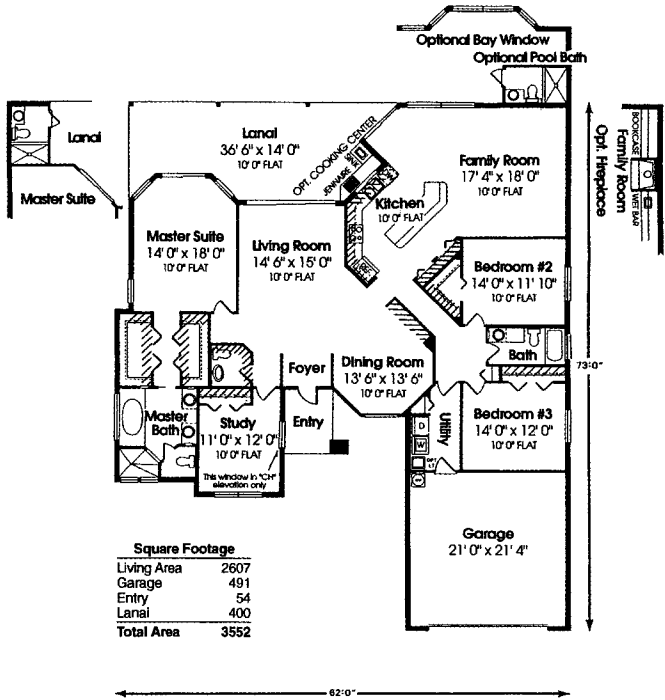

# The MANCHESTER III

3 Bedroom, 2 Bath, Family Room, Living Room

## SQUARE FOOTAGE

Living Area	2607
Garage	491
Entry	54
Lanai	400

Square Footage	
Living Area	2607
Garage	491
Entry	54
Lanai	400
<b>Total Area</b>	<b>3552</b>

**TOTAL** 3552