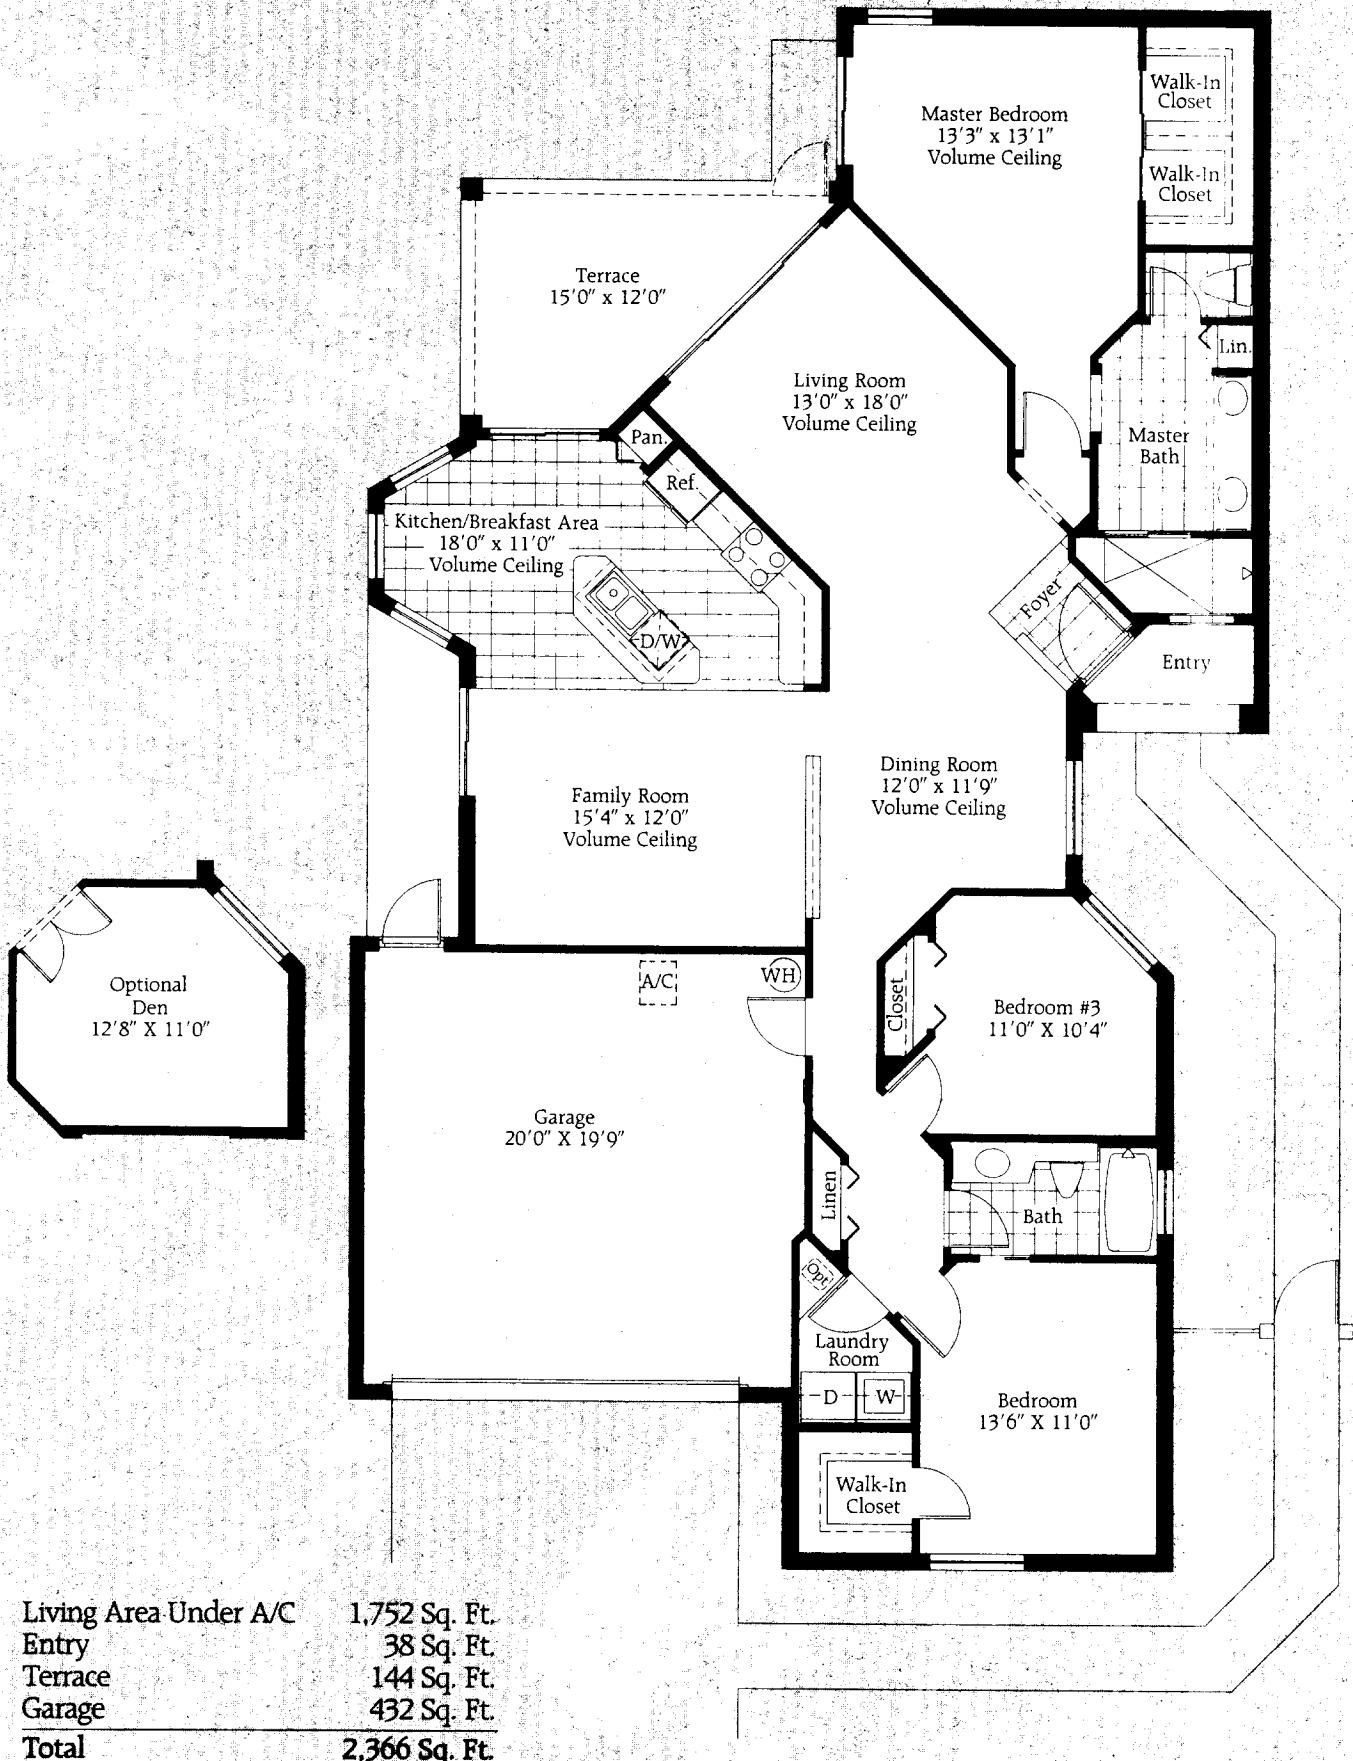

The Magnolia at Willow Bend

3 Bedroom, 2 Bath, Family Room

Living Area Under A/C	1,752 Sq. Ft.
Entry	38 Sq. Ft.
Terrace	144 Sq. Ft.
Garage	432 Sq. Ft.
Total	2,366 Sq. Ft.

All dimensions and specifications are approximate and subject to change without notice. Square footage is based on exterior wall dimensions.