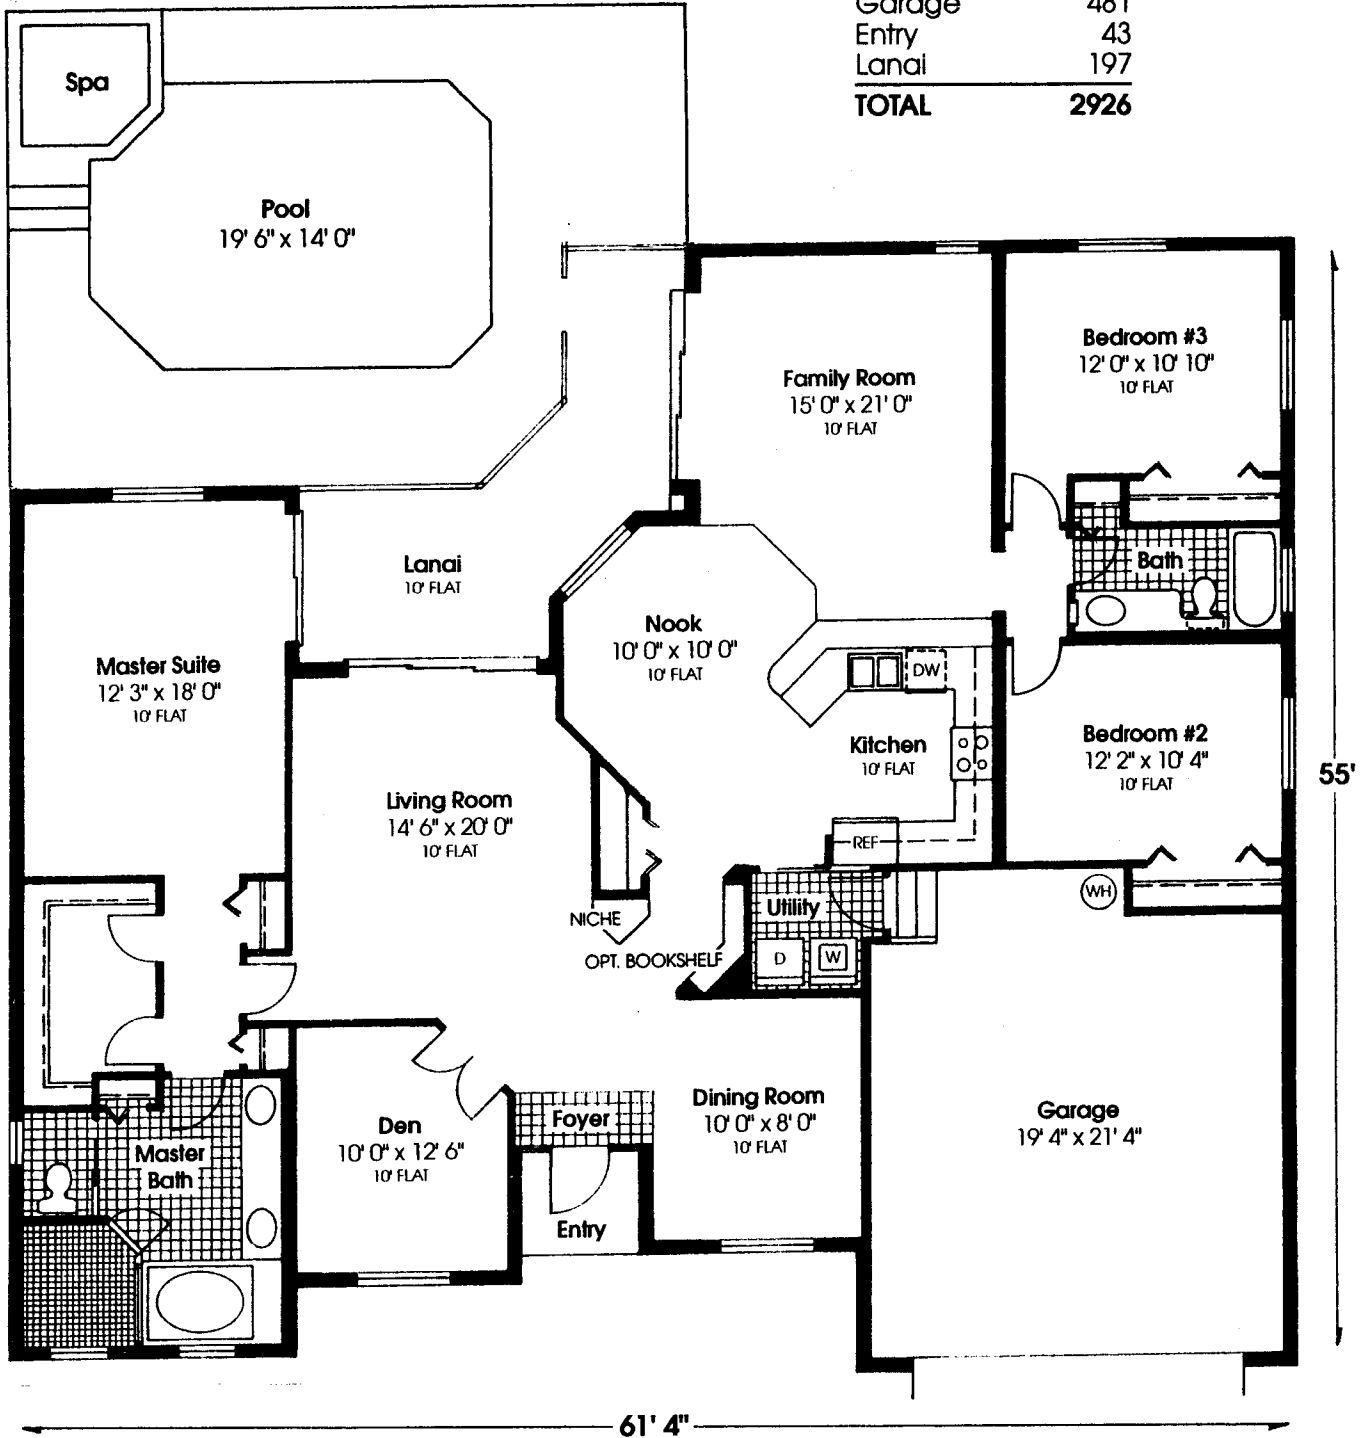

SQUARE FOOTAGE

Living	2205
Garage	481
Entry	43
Lanai	197
TOTAL	2926

ALL DIMENSIONS AS SHOWN ARE APPROXIMATE AND MAY VARY WITH THE ACTUAL CONSTRUCTION.