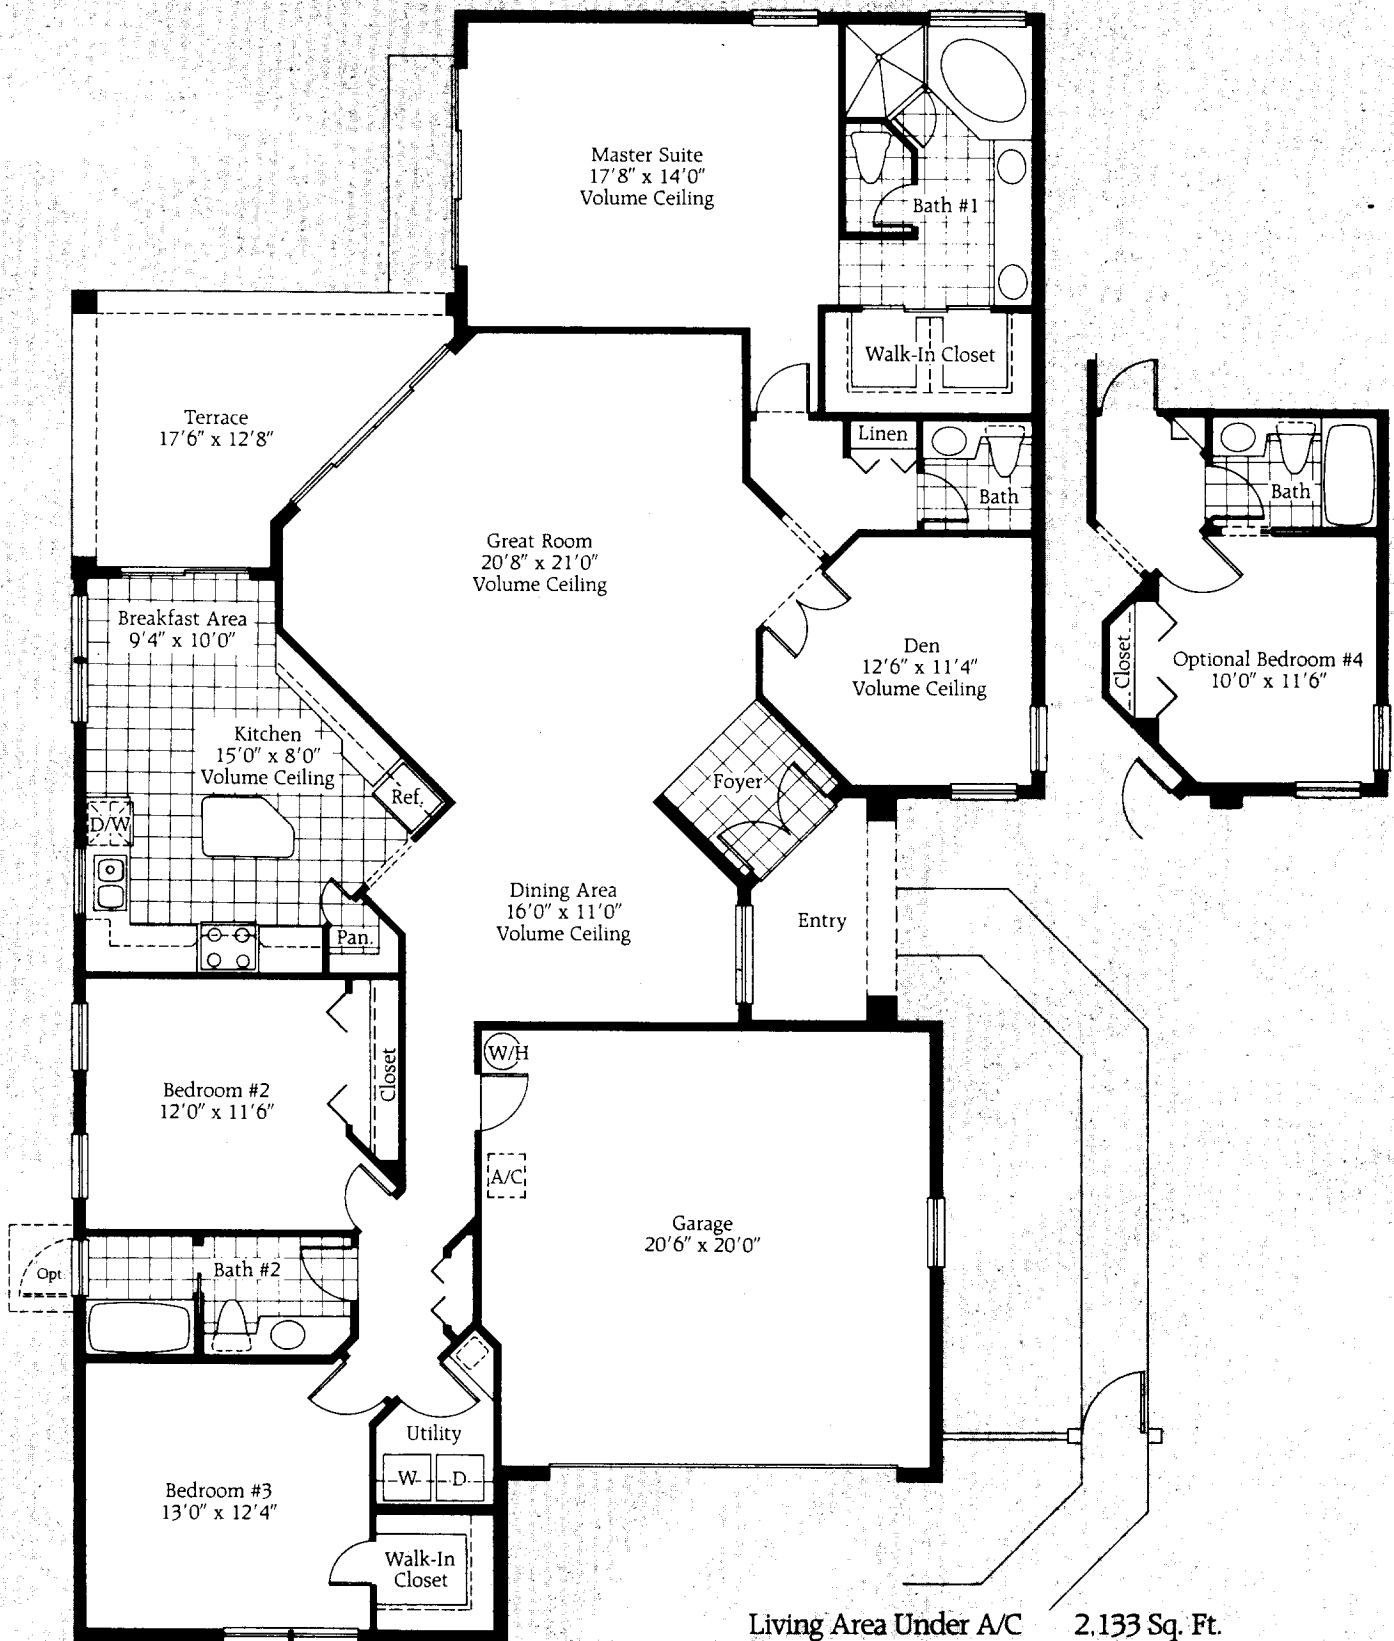

# The Jacaranda at Willow Bend

3 Bedroom plus Den, 2-1/2 Bath, Great Room

Living Area Under A/C	2,133 Sq. Ft.
Entry	58 Sq. Ft.
Terrace	157 Sq. Ft.
Garage	434 Sq. Ft.
<b>Total</b>	<b>2,782 Sq. Ft.</b>

All dimensions and specifications are approximate and subject to change without notice. Square footage is based on exterior wall dimensions.