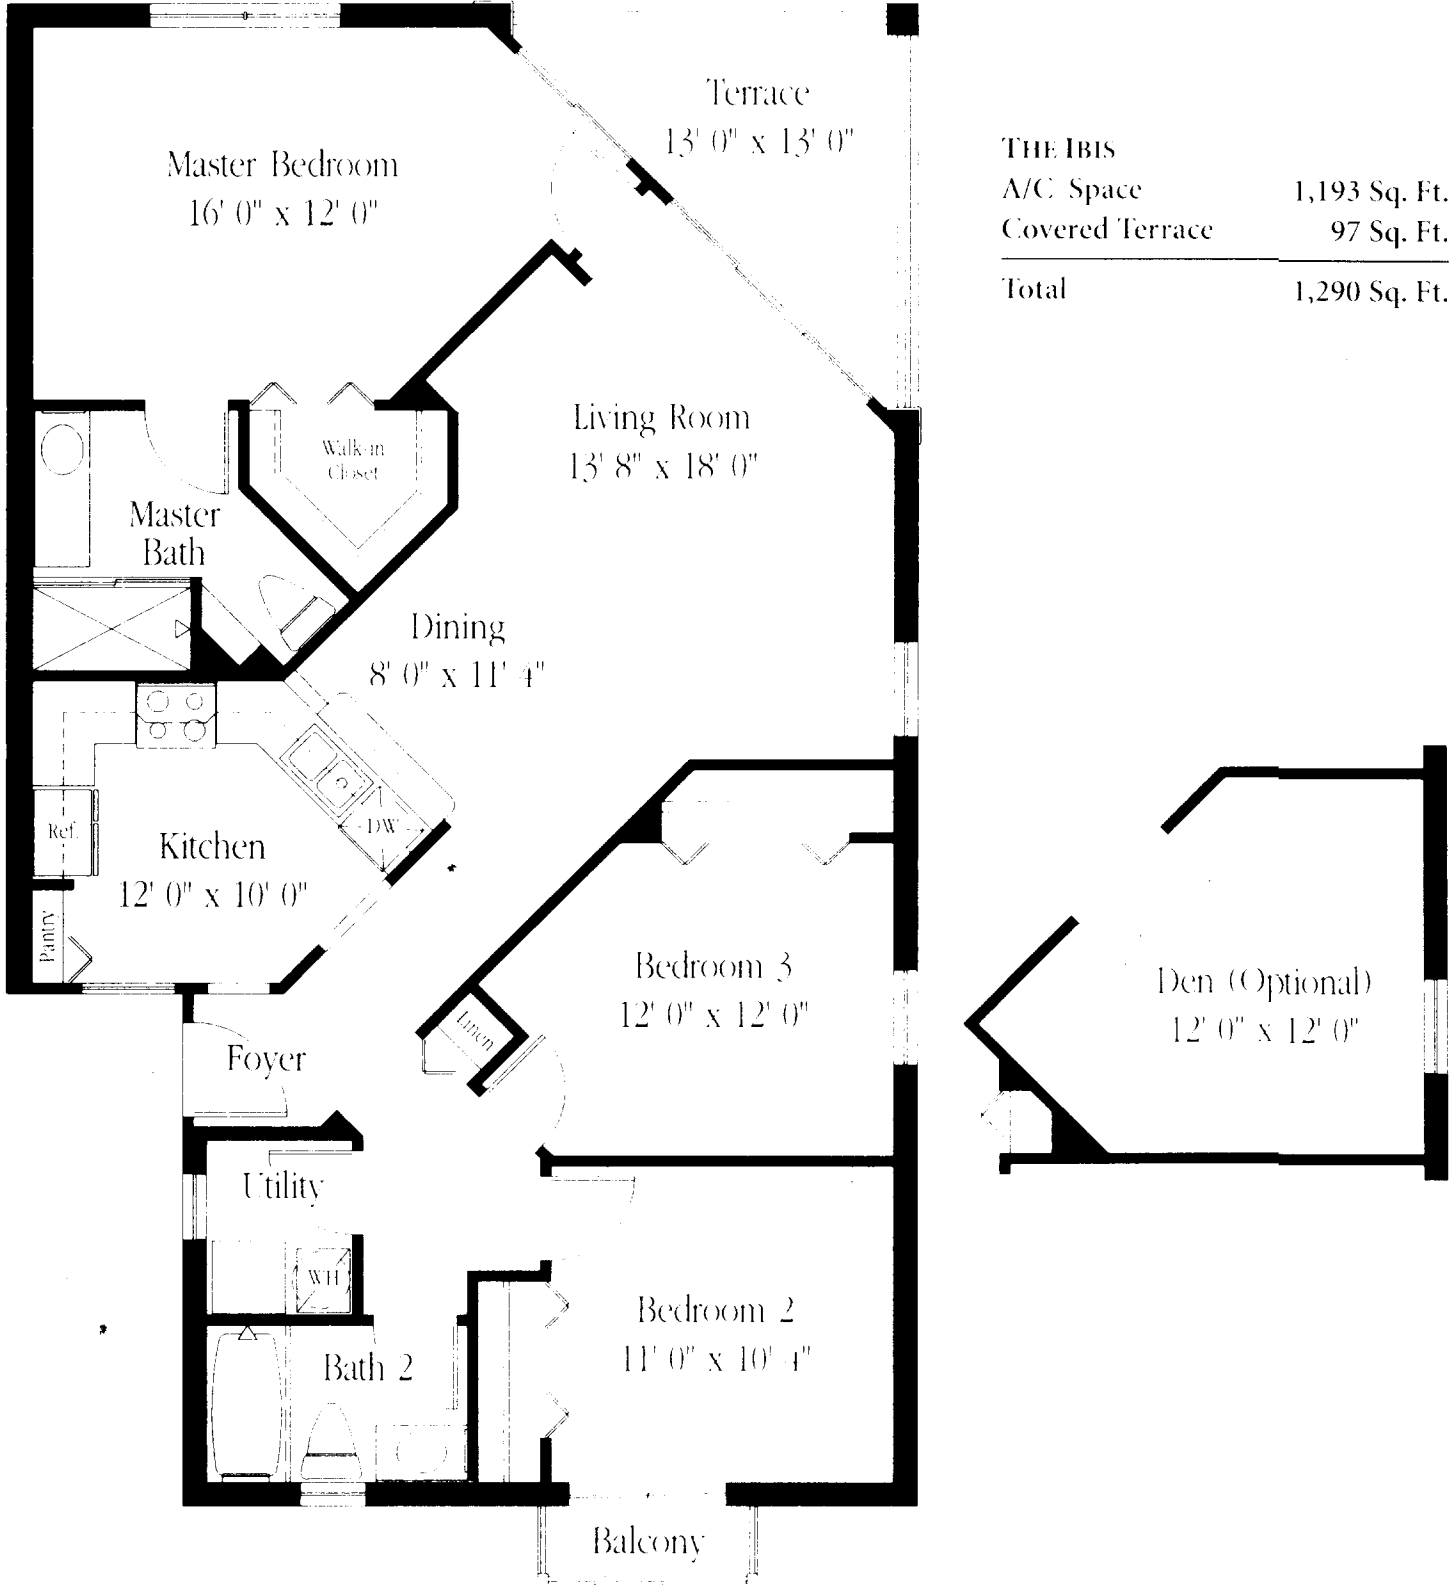

THE IBIS
3 Bedroom, 2 Bath, Den Option

THE IBIS	
A/C Space	1,193 Sq. Ft.
Covered Terrace	97 Sq. Ft.
Total	1,290 Sq. Ft.