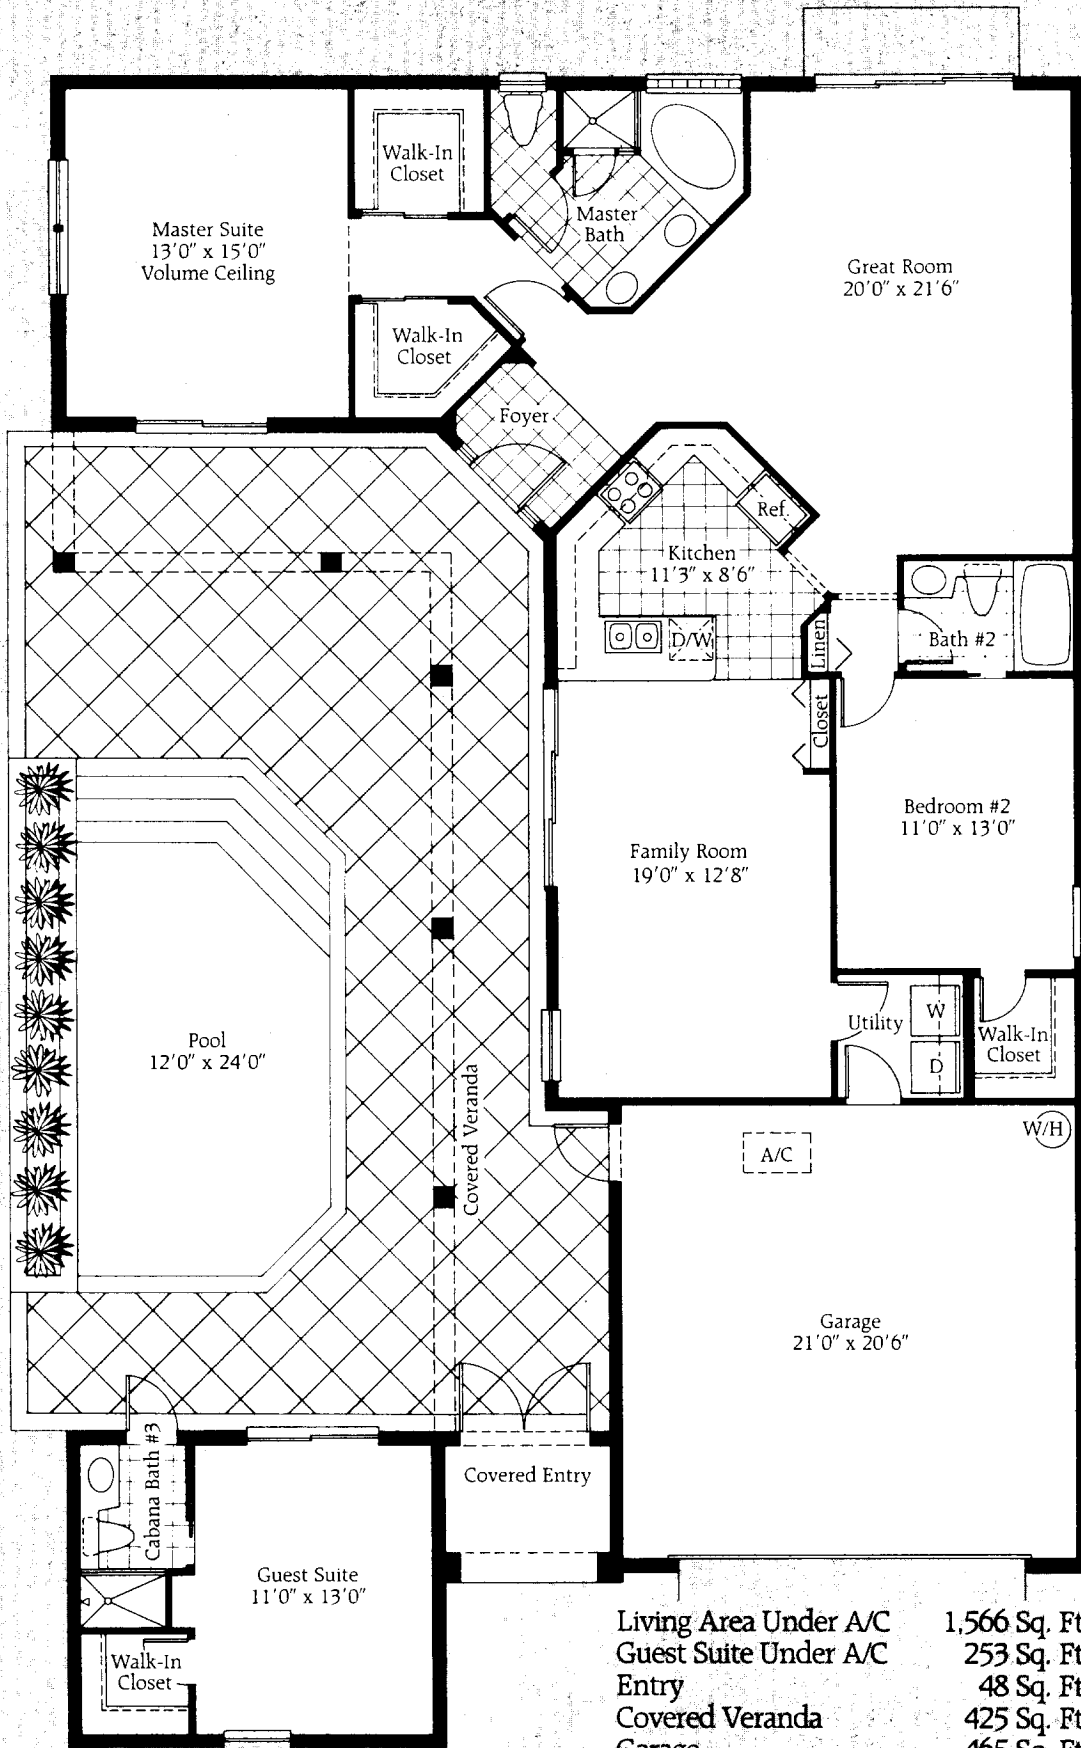

The Hibiscus at Willow Bend

3 Bedroom, 3 Bath, Family Room, Courtyard Home With Pool

Living Area Under A/C	1,566 Sq. Ft.
Guest Suite Under A/C	253 Sq. Ft.
Entry	48 Sq. Ft.
Covered Veranda	425 Sq. Ft.
Garage	465 Sq. Ft.
Total	2,757 Sq. Ft.

All dimensions and specifications are approximate and subject to change without notice. Square footage is based on exterior wall dimensions.