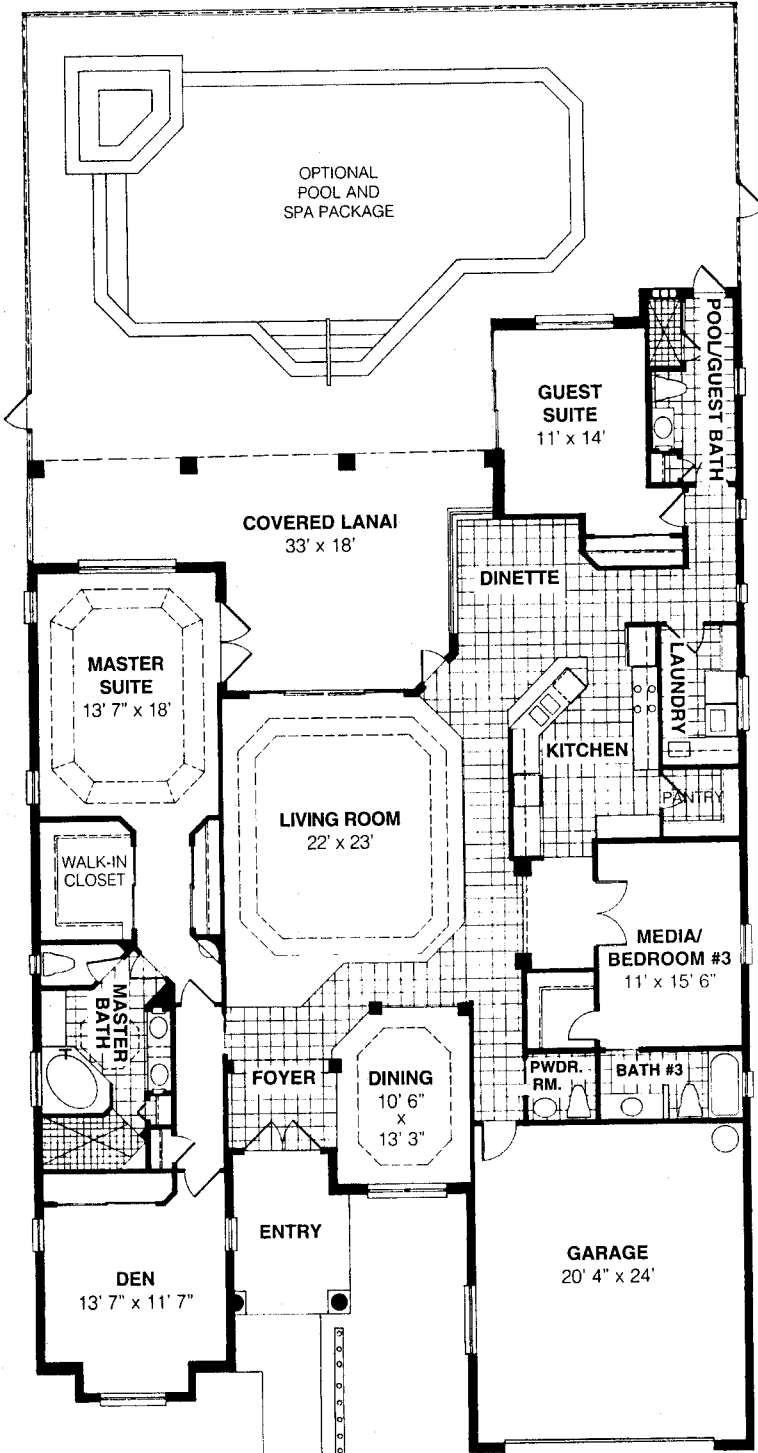

Artist's
conception

Elevation A

Additional elevations available

**The
Grand Cypress**

Three Bedroom + Den/Three and ½ Bath

Square Footage

Living area	2,891
Garage	528
Lanai	412
Entry	109
Total	3,940

**GOLF COURSE HOME
S E R I E S**