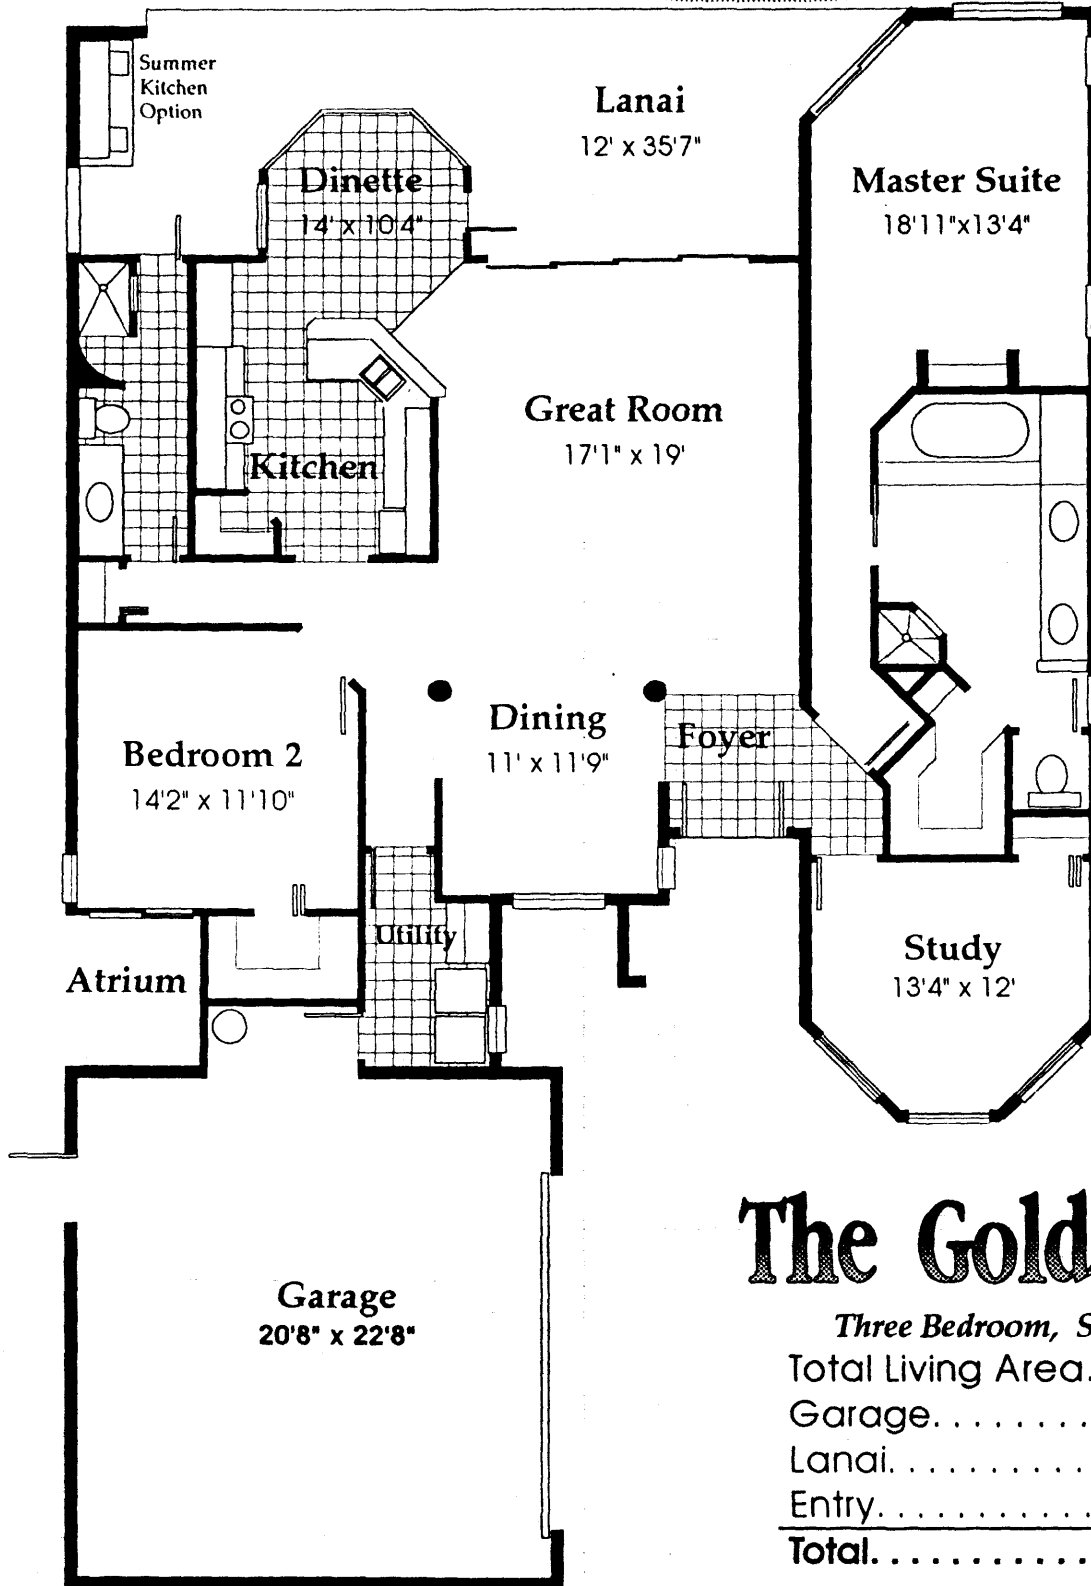

©1991 Gulfcoast Homes of Lee County, All Rights Reserved

The Golden Eagle

Three Bedroom, Study, Two Bath

Total Living Area.	2,175 Sq.Ft.
Garage.	544 Sq.Ft.
Lanai.	412 Sq.Ft.
Entry.	72 Sq.Ft.
Total.	3,203 Sq. Ft.