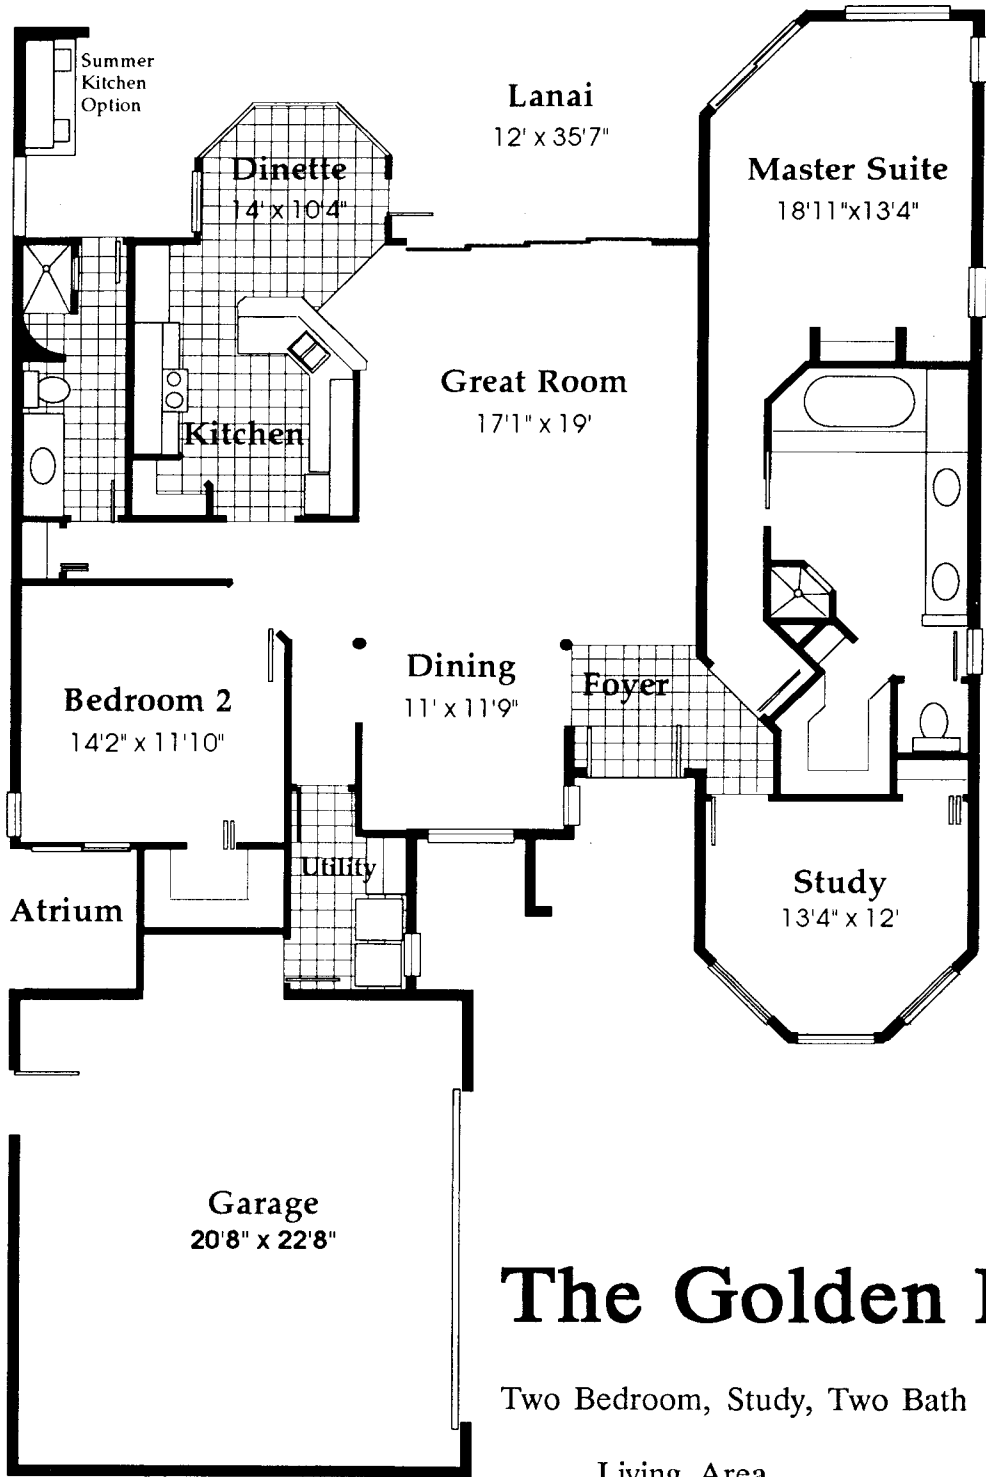

## The Golden Eagle

Two Bedroom, Study, Two Bath

Living Area	2,200
Garage	435
Lanai/Atrium	390
Entry	47
<b>Total</b>	<b>3,072</b>