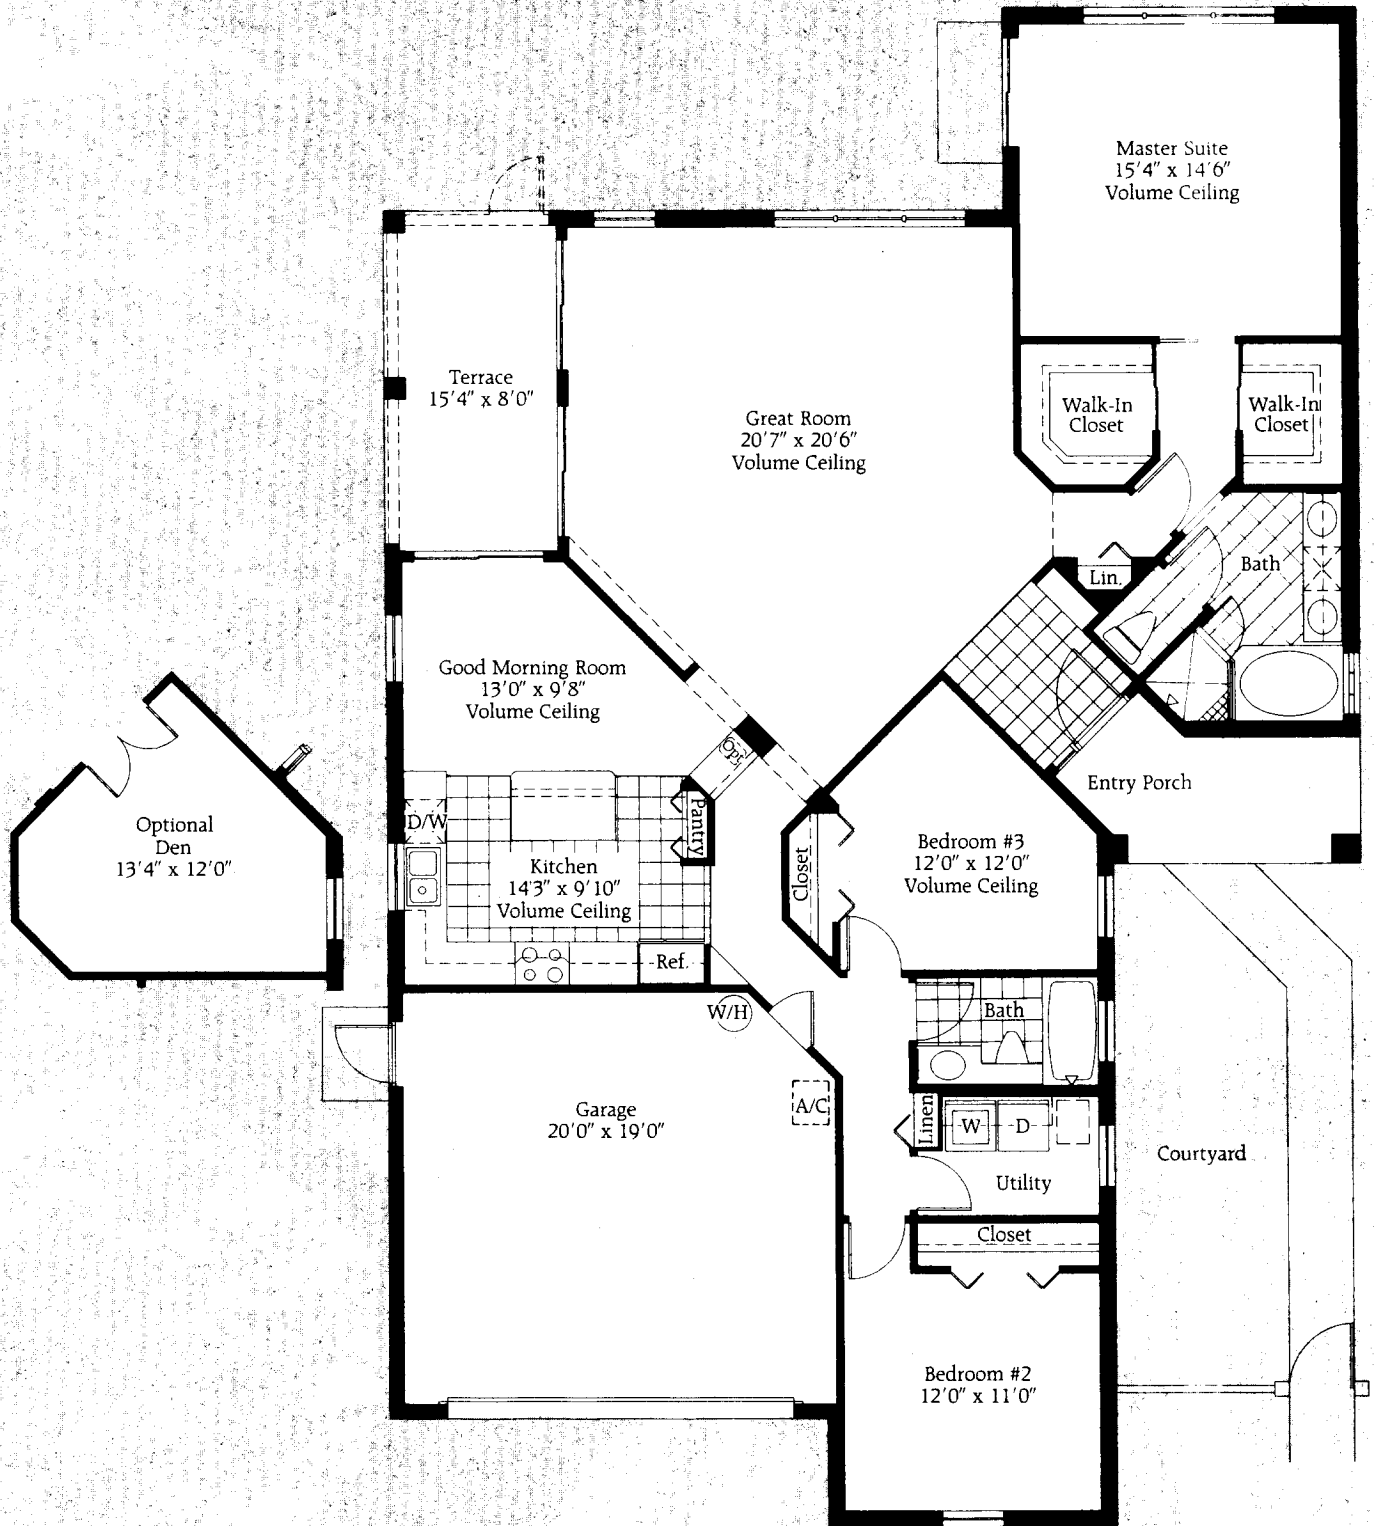

The Gardenia at Willow Bend

3 Bedroom, 2 Bath, Great Room

Living Area Under A/C	1,831 Sq. Ft.
Entry	77 Sq. Ft.
Terrace	125 Sq. Ft.
Garage	398 Sq. Ft.
Total	2,431 Sq. Ft.

All dimensions and specifications are approximate and subject to change without notice. Square footage is based on exterior wall dimensions.