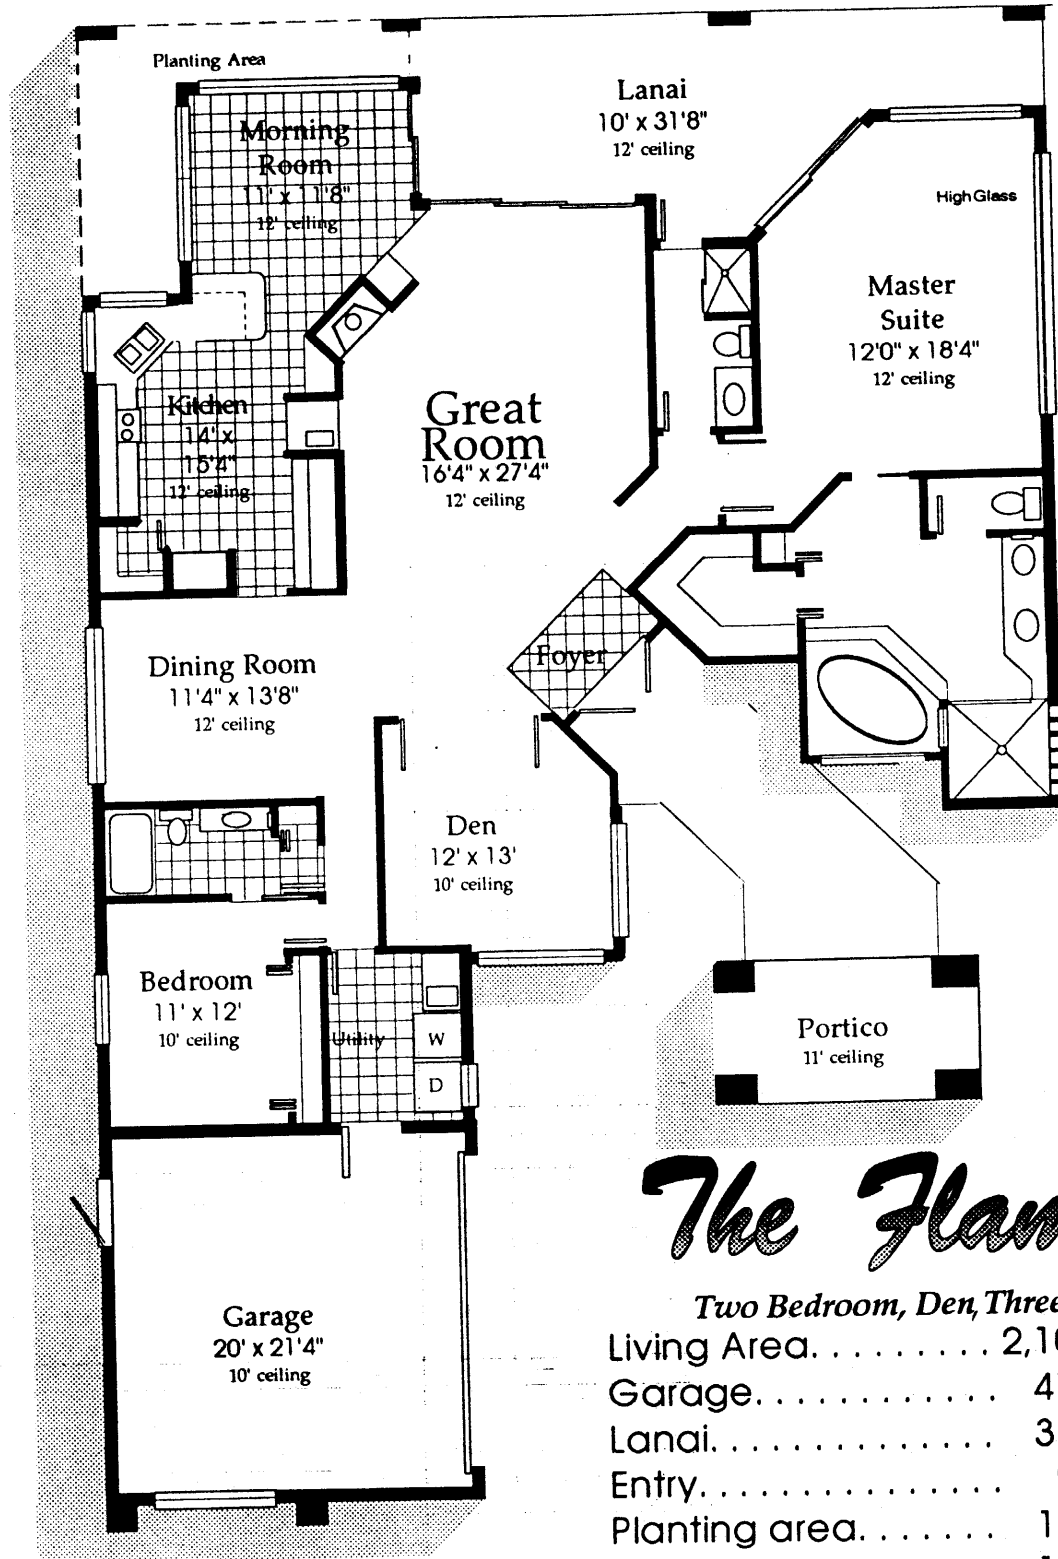

Campagnolo

CONSTRUCTION COMPANY

The Flamingo

Two Bedroom, Den, Three Bath

| | |
|------------------------|----------------------|
| Living Area. | 2,102 Sq. Ft. |
| Garage. | 474 Sq. Ft. |
| Lanai. | 310 Sq. Ft. |
| Entry. | 90 Sq. Ft. |
| Planting area. | 134 Sq.ft. |
| Portico. | 104 Sq.ft. |
| Total. | 3,214 Sq. Ft. |