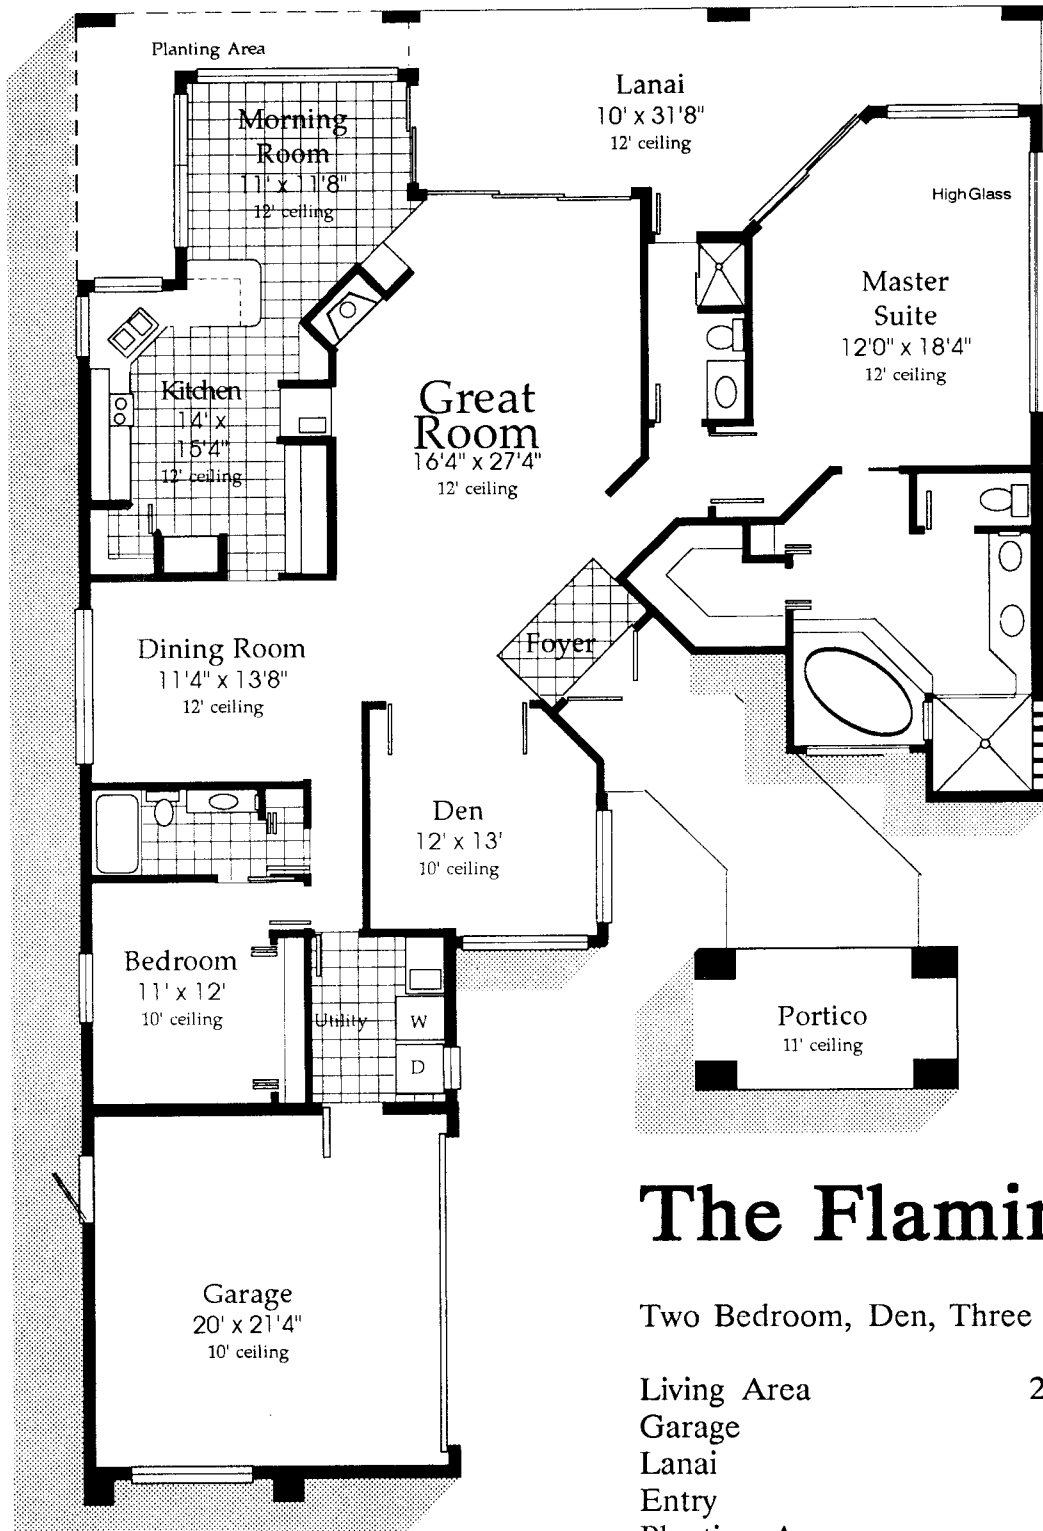

Eagle Creek Presents...

The Flamingo

Two Bedroom, Den, Three Bath

Living Area	2,102
Garage	472
Lanai	310
Entry	90
Planting Area	134
Portico	104
Total	3,214