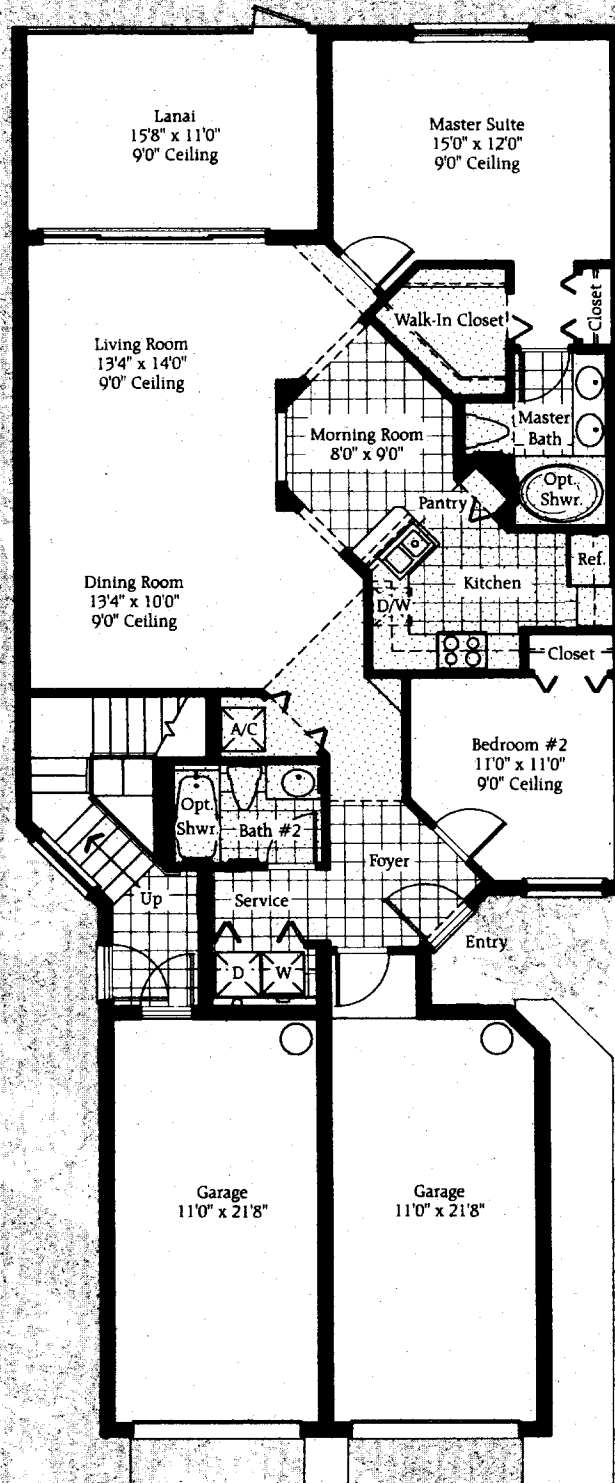

The Egret at Heron Lake

2 Bedroom, 2 Bath, Morning Room

Middle Unit Ground Floor

Living Area Under A/C	1,277 Sq. Ft.
Lanai	176 Sq. Ft.
Garage	289 Sq. Ft.
Total	1,742 Sq. Ft.