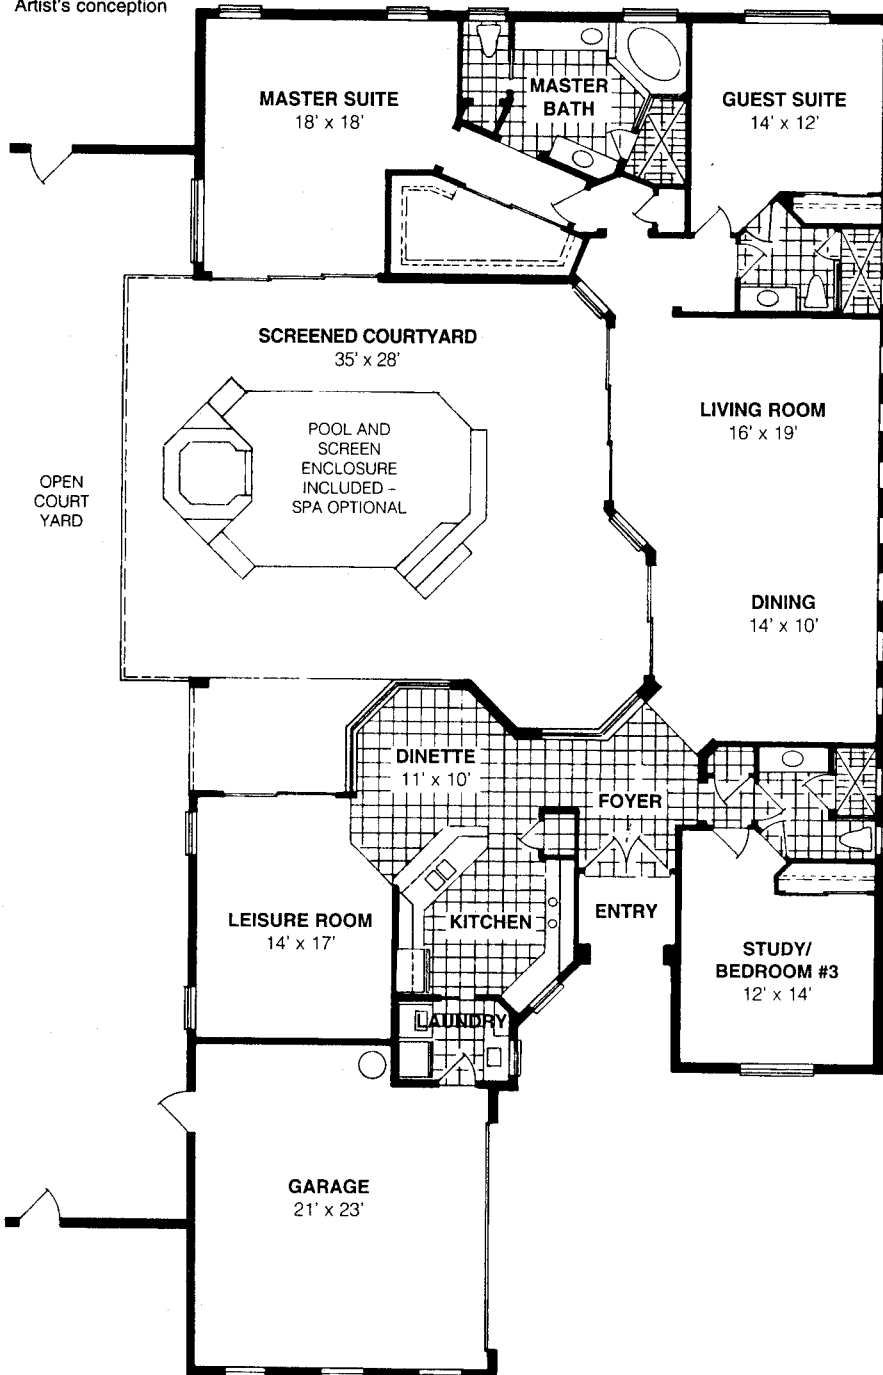

Artist's conception

**Elevation A**

Additional elevations available

***The Curacao***

Three Bedroom/Three Bath

**Square Footage**

Living area	2,641
Garage	503
Screened courtyard	1,172
Entry	47
<b>Total</b>	<b>4,363</b>