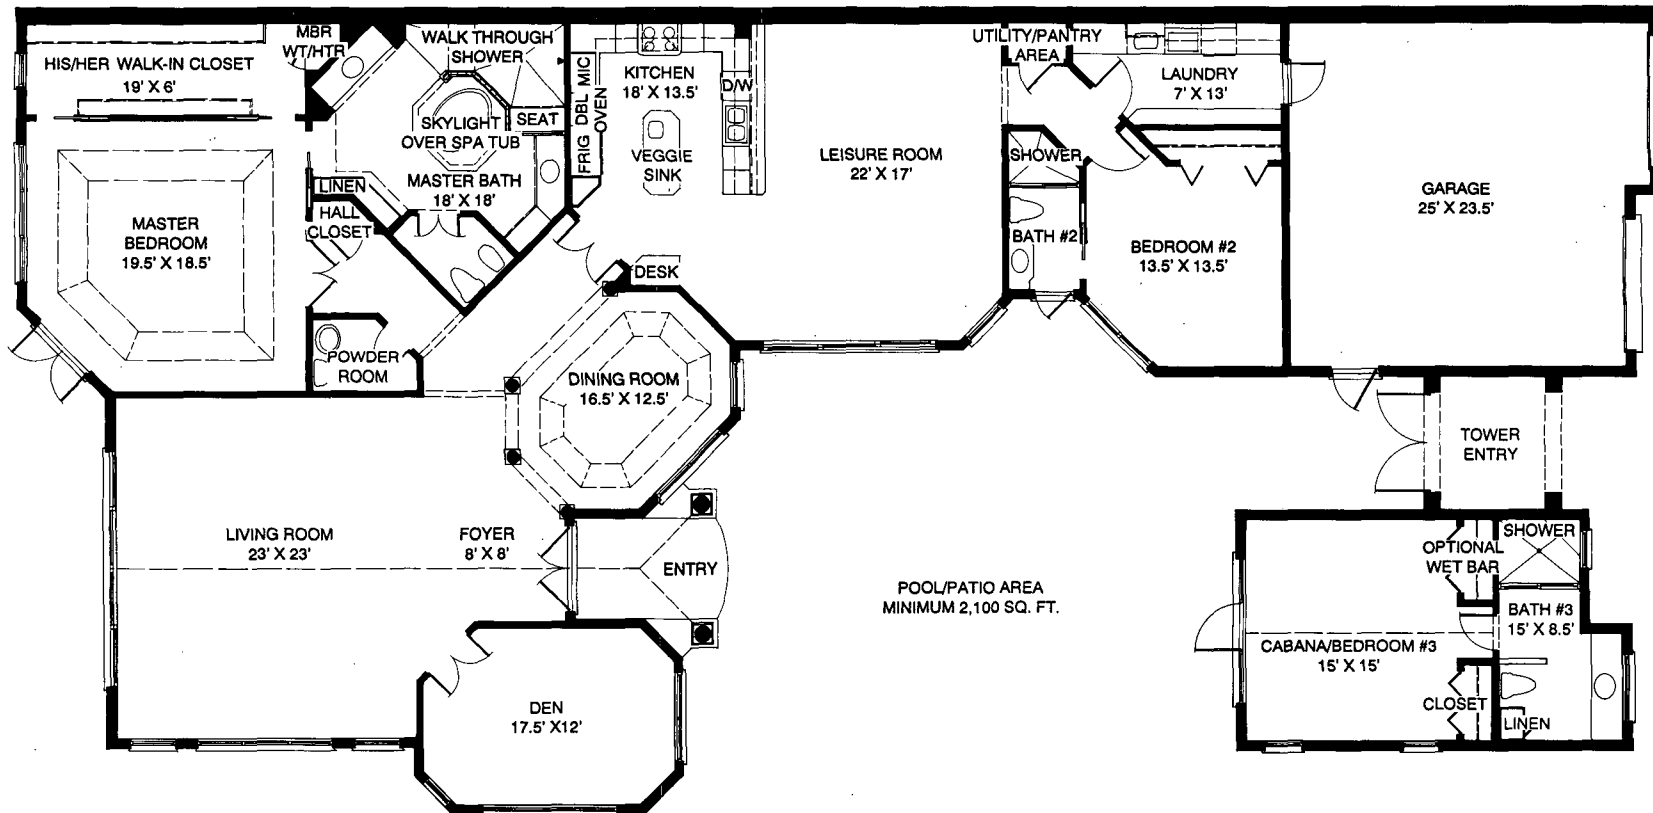

ISLE VERDE

AT PELICAN BAY

The Capri

A Single Level Floor Plan

3,620 square feet under air • 4,446 total square feet

Main house 3,185 square feet • Cabana 435 square feet

Garage 625 square feet • Entry 108 square feet • Tower 93 square feet