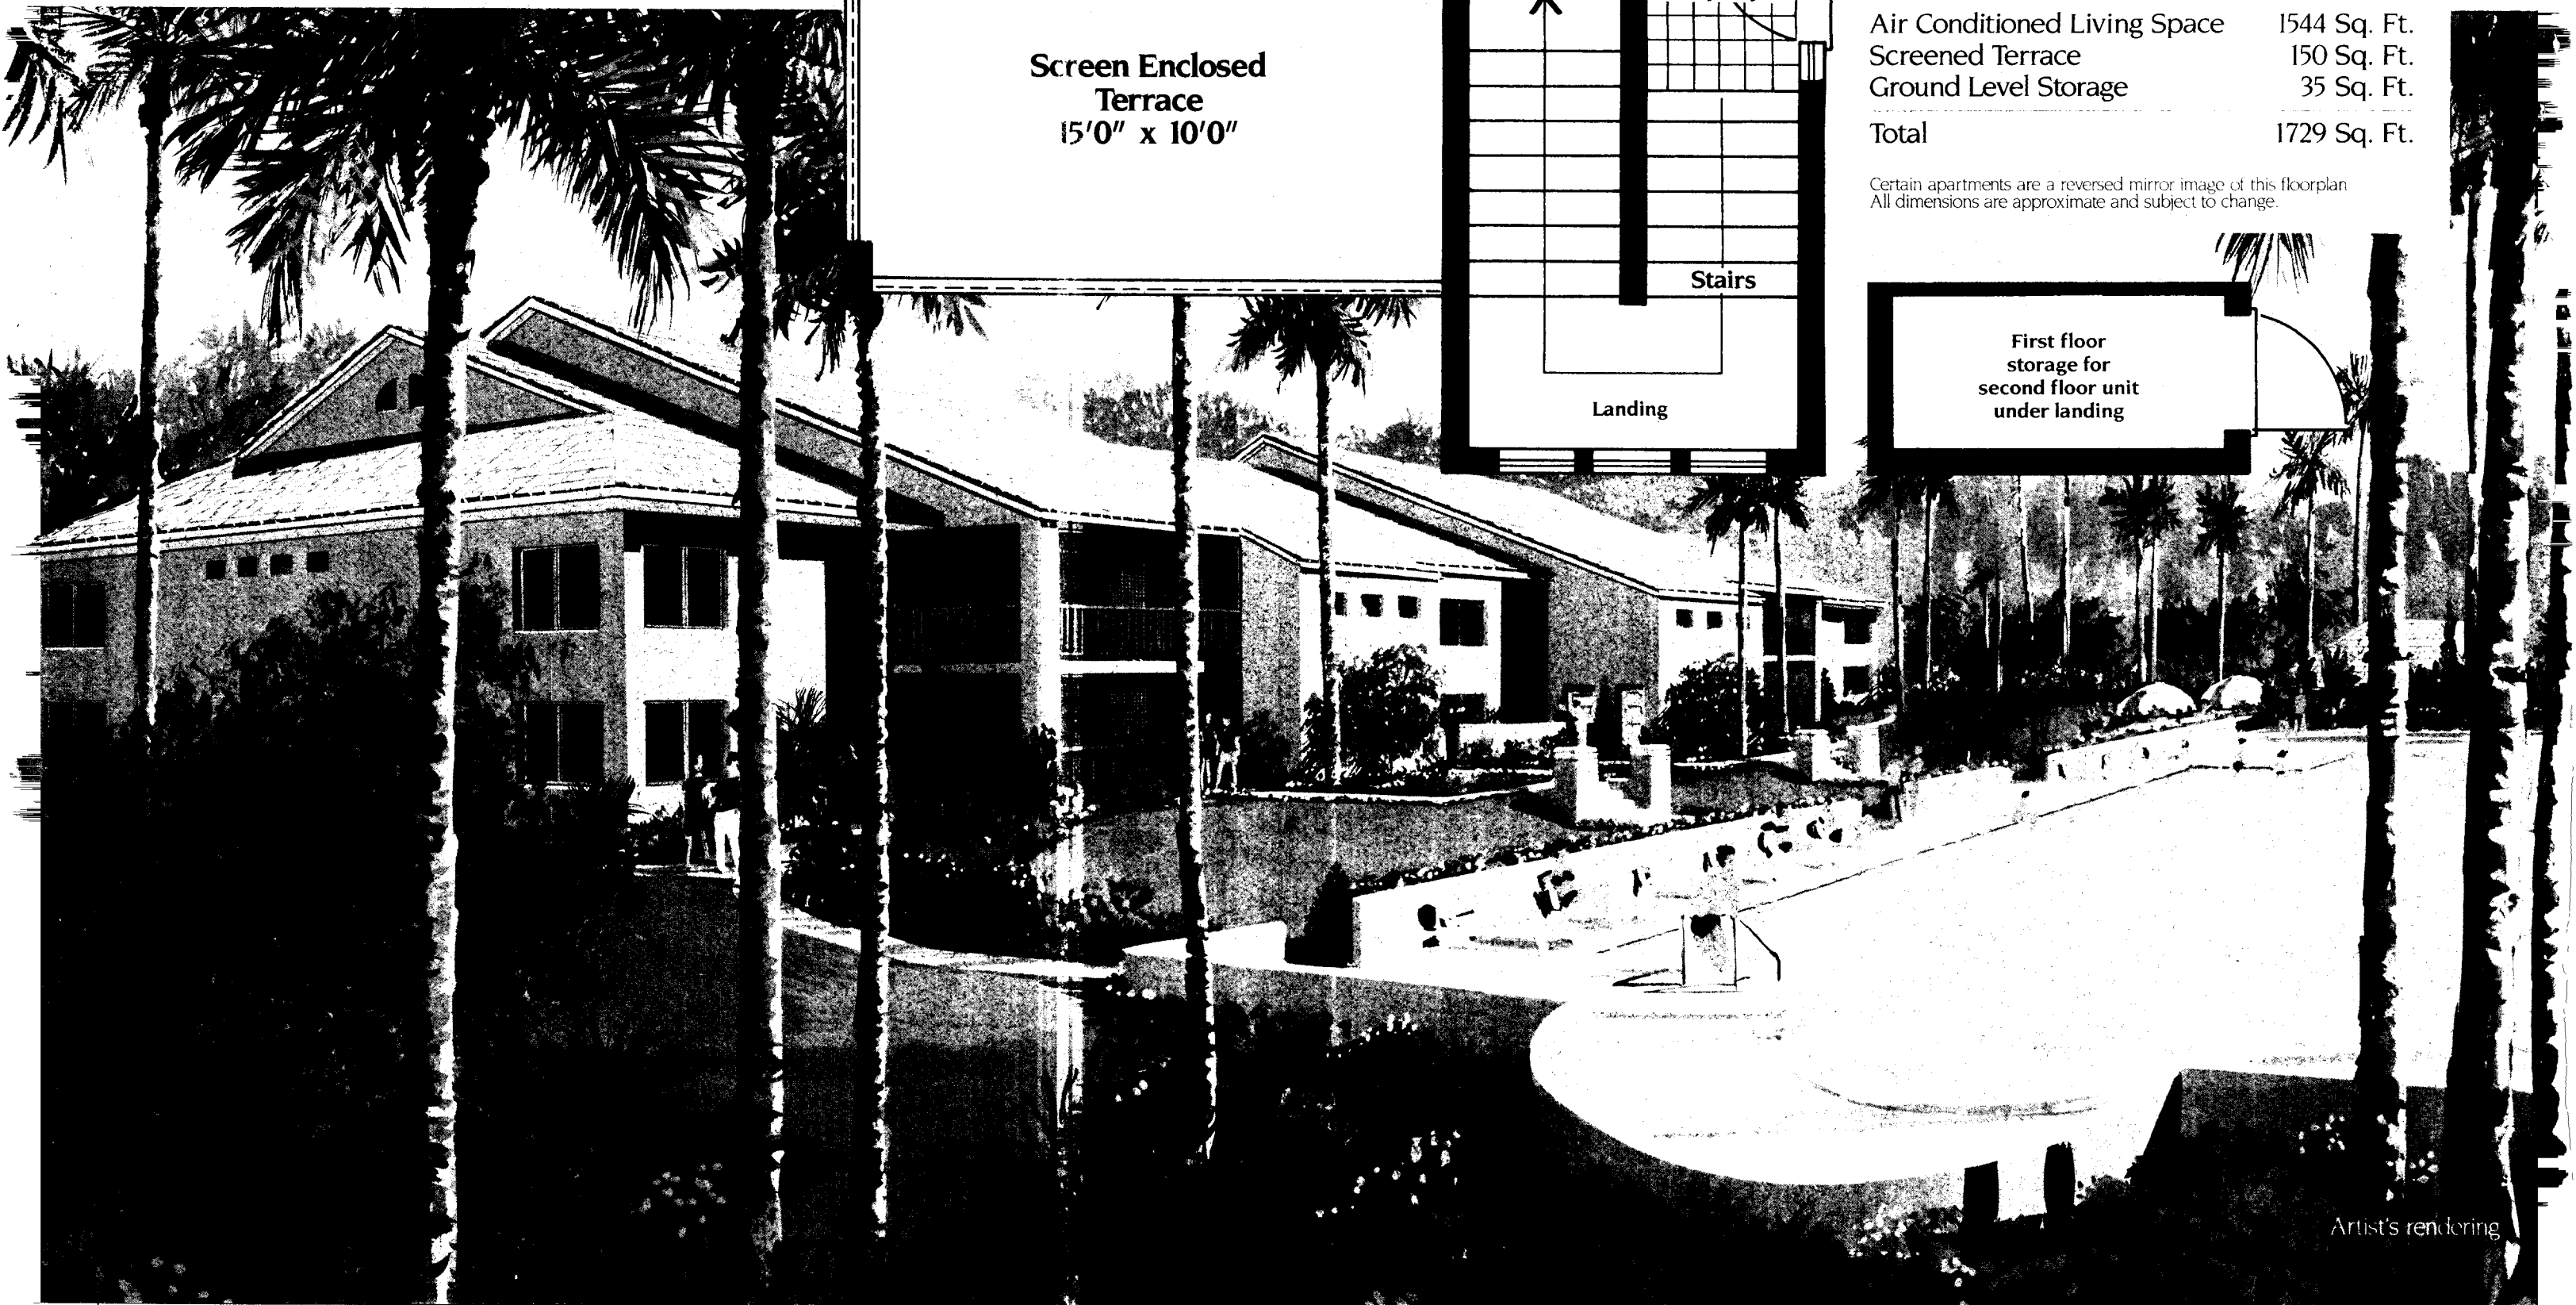

**The Cambridge II - Second Floor Split Bedrooms**

Air Conditioned Living Space	1544 Sq. Ft.
Screened Terrace	150 Sq. Ft.
Ground Level Storage	35 Sq. Ft.
<b>Total</b>	<b>1729 Sq. Ft.</b>

Certain apartments are a reversed mirror image of this floorplan. All dimensions are approximate and subject to change.

First floor storage for second floor unit under landing

Artist's rendering