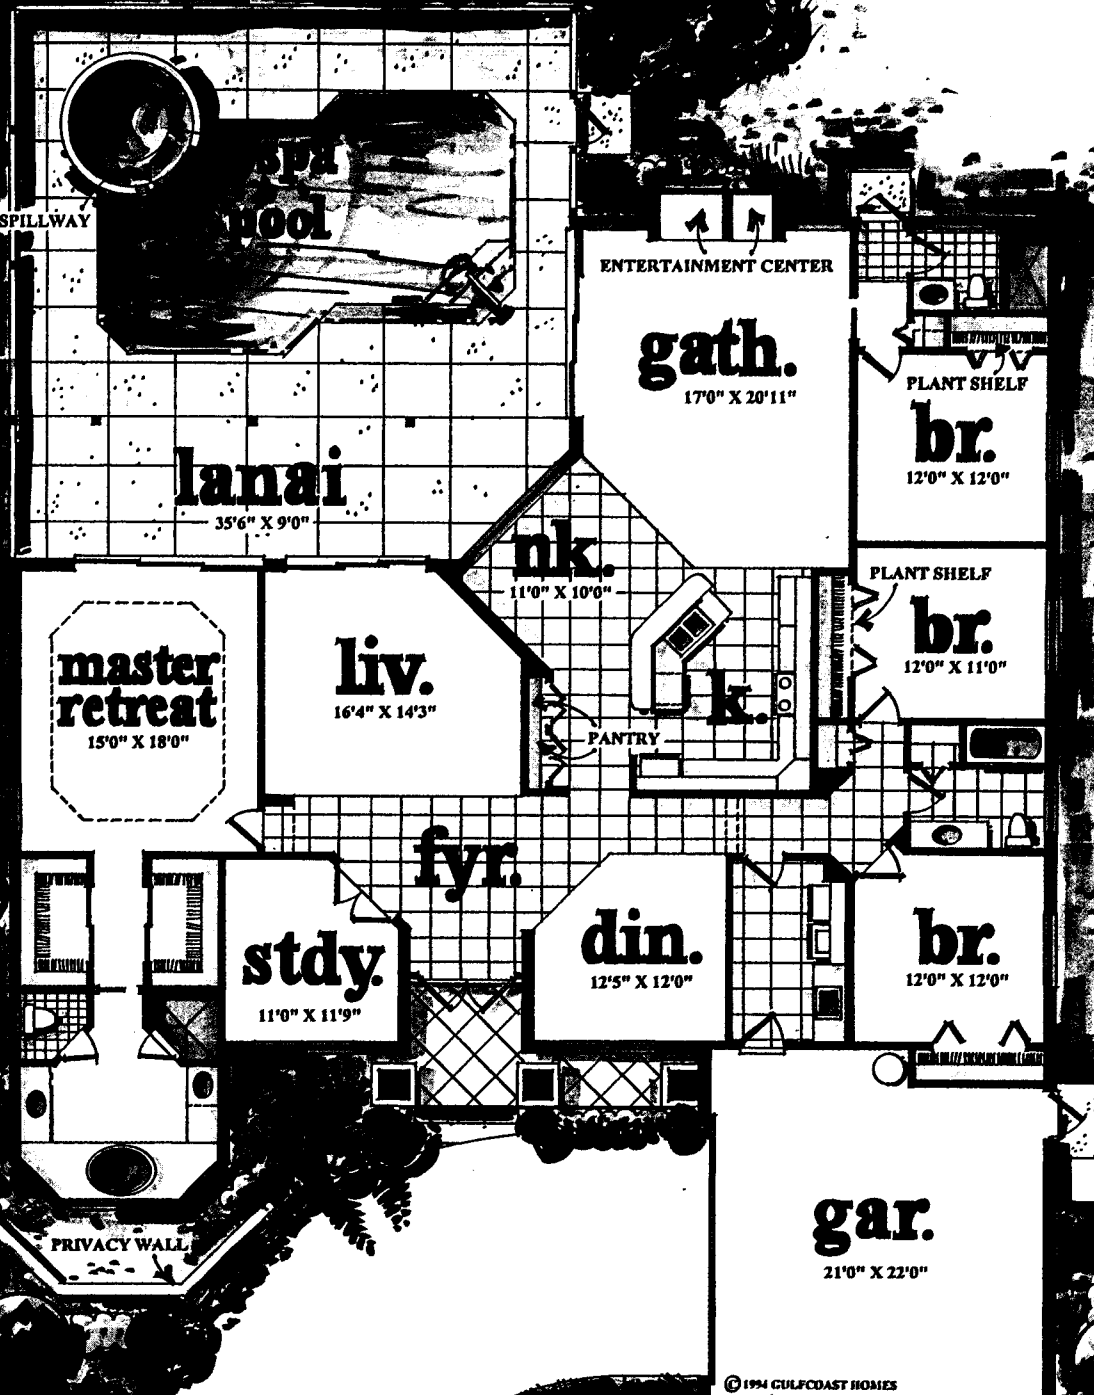

# The Brittany I

GLASS BLOCK SPILLWAY

Total Living Area — 2,881 Sq. Ft.

A Beazer Homes Company •  
**GULFCOAST**  
 HOMES

Drawings are artist's conceptions and do not constitute a representation as to the exact nature of the building design or the site around it. These drawings are subject to change without notice. Prospective buyers should not rely upon any information or depictions shown within these drawings as the basis for the purchase of any homesite or unit.