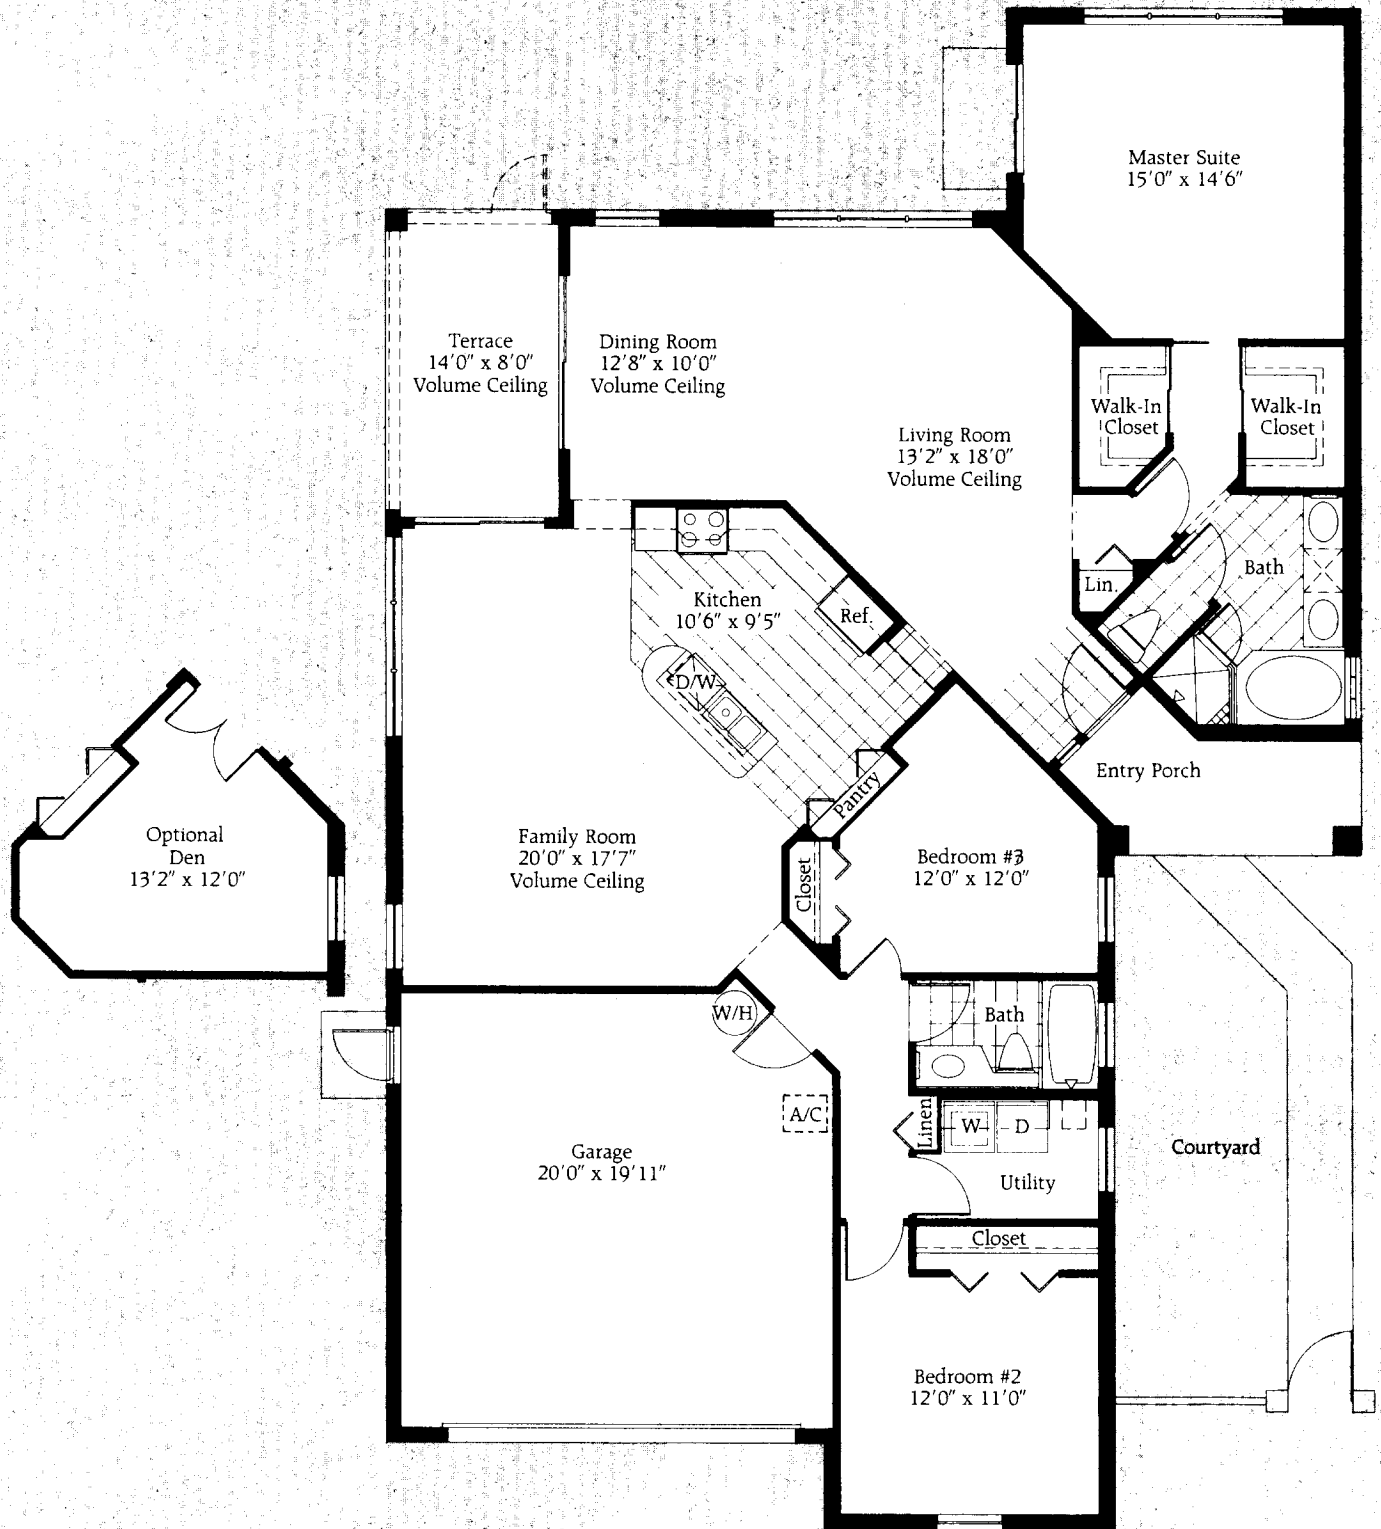

The Bougainvillea at Willow Bend

3 Bedroom, 2 Bath, Family Room

Living Area Under A/C	1,841 Sq. Ft.
Entry	72 Sq. Ft.
Terrace	113 Sq. Ft.
Garage	418 Sq. Ft.
Total	2,444 Sq. Ft.

All dimensions and specifications are approximate and subject to change without notice. Square footage is based on exterior wall dimensions.