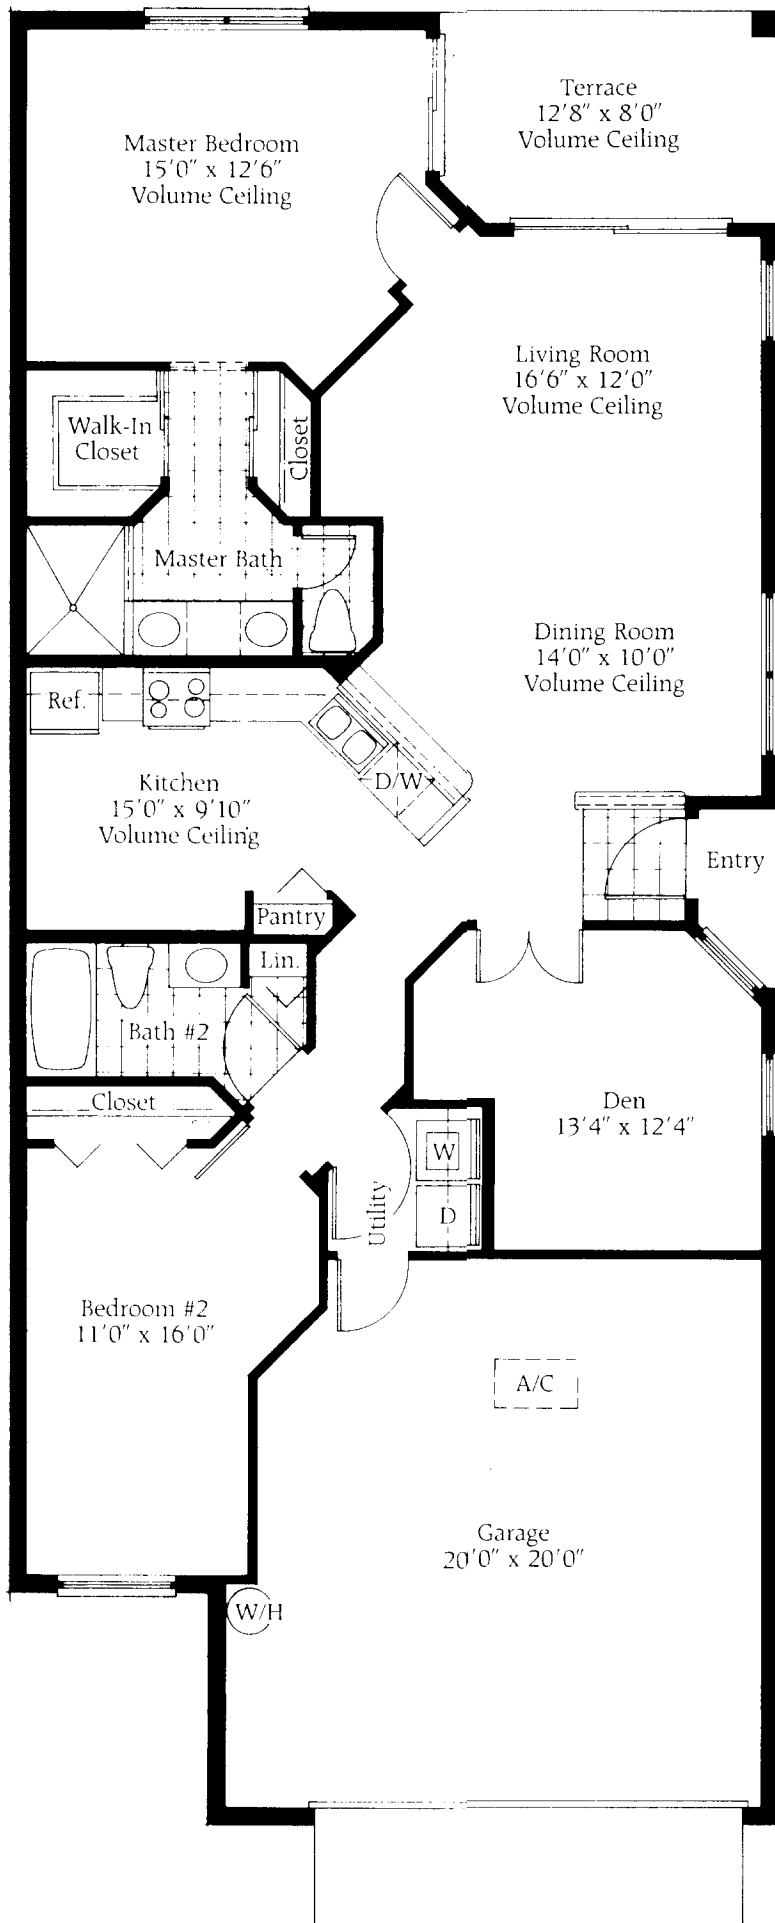

# The Bahia

2 Bedroom, 2 Bath, Den  
Villa Home

Living Area Under A/C	1,334 Sq. Ft.
Entry	17 Sq. Ft.
Terrace	100 Sq. Ft.
Garage	422 Sq. Ft.
<b>Total</b>	<b>1,873 Sq. Ft.</b>

All dimensions and specifications are approximate and subject to change without notice. Square footage is based on exterior wall dimensions.