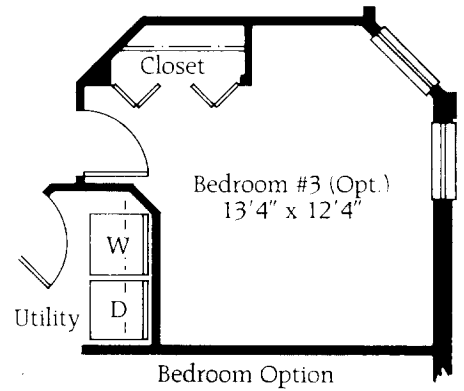

# The Bahia

2 Bedroom, 2 Bath, Den  
Villa Home

Living Area Under A/C	1,334 Sq. Ft.
Entry	17 Sq. Ft.
Terrace	100 Sq. Ft.
Garage	422 Sq. Ft.
<b>Total</b>	<b>1,873 Sq. Ft.</b>

All dimensions and specifications are approximate and subject to change without notice. Square footage is based on exterior wall dimensions.