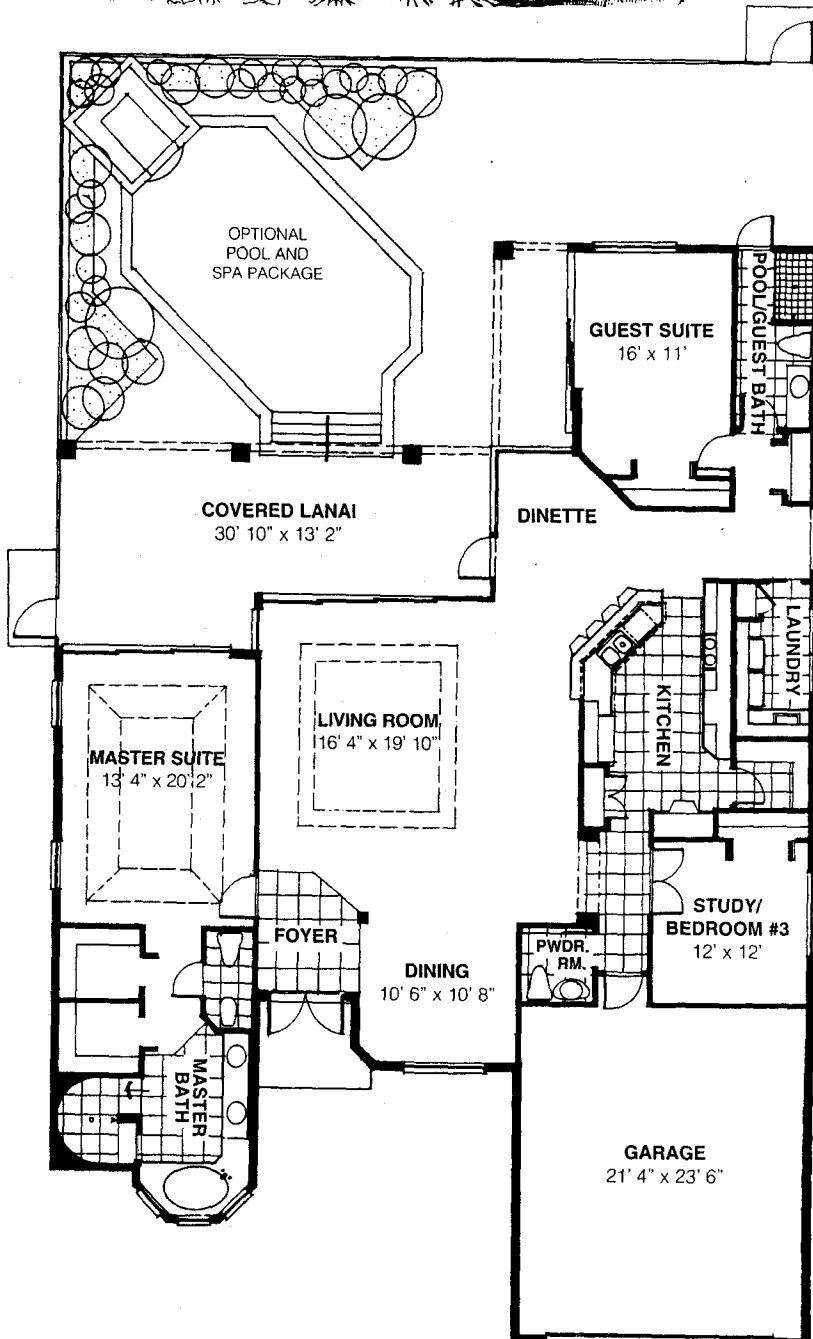

Artist's
conception

Elevation A

Additional elevations available

The Augusta

Three Bedroom/Two and 1/2 Bath

Square Footage

Living area	2,398
Garage	509
Lanai	447
Entry	42
Total	3,396

GOLF COURSE HOME
SERIES