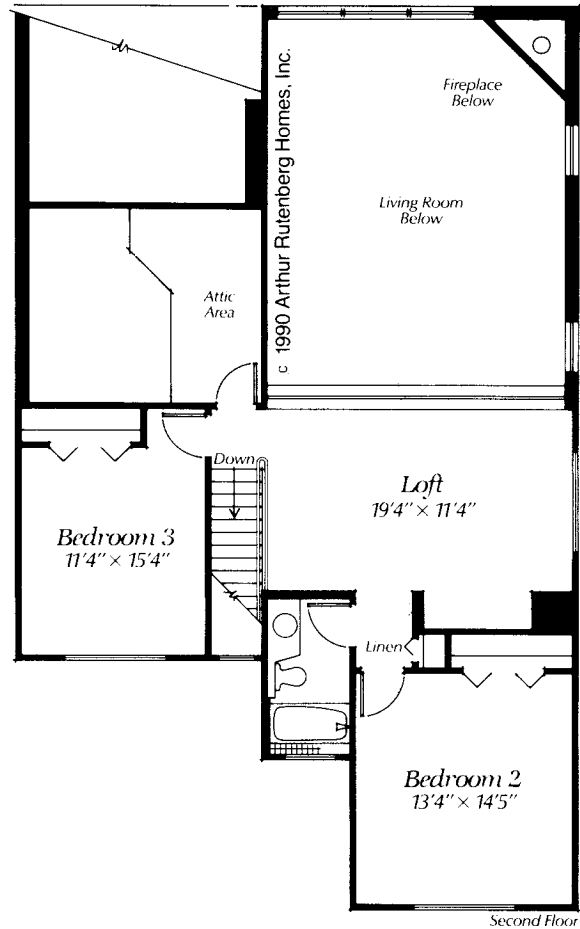

Eagle Creek Presents...

The Aberdeen

Three Bedroom Two and one-half Bath with Den and Loft.

Living Area 2,727

Garage 513

Lanai 178

Total 3,418