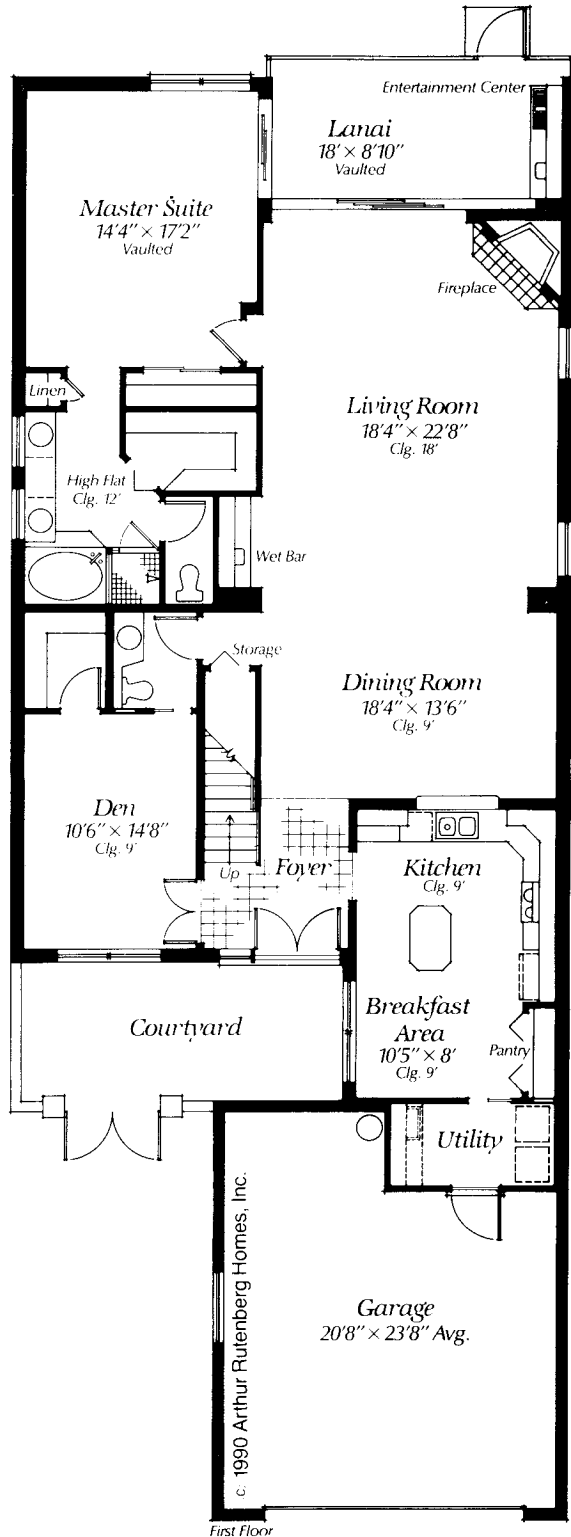

Eagle Creek Presents...

The Aberdeen

Three Bedroom Two and one-half Bath with Den and Loft.

Living Area 2,727

Garage 513

Lanai 178

Total 3,418