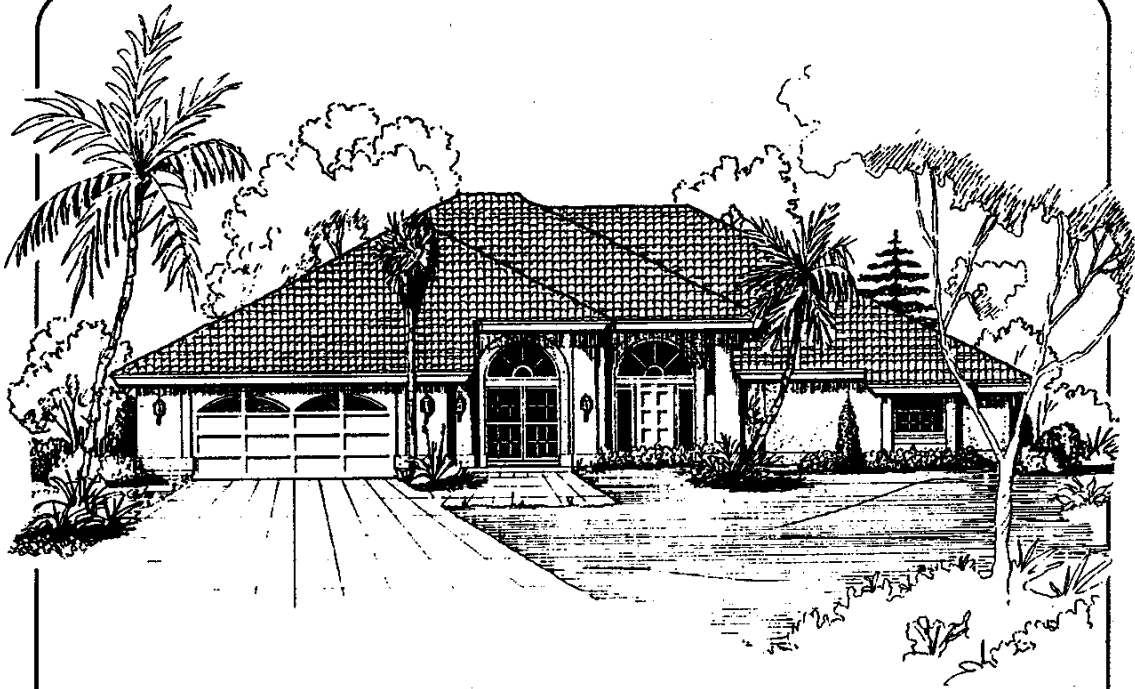

# SAVOY

A unique blend of classic and contemporary. From the grand entry with its massive columns to the structural glass block that comprise the master and guest bath walls, special care has been taken to ensure this home's prominence among its peers.

DEPTH 64'4" WIDTH 69'0"

All Dimensions Approximate.