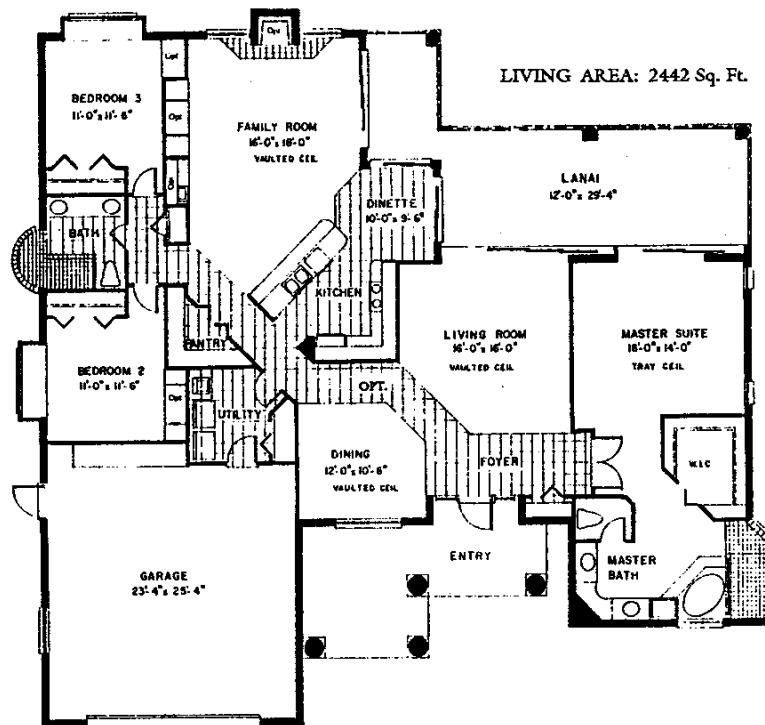

# SAVOY

A unique blend of classic and contemporary. From the grand entry with its massive columns to the structural glass block that comprise the master and guest bath walls, special care has been taken to ensure this home's prominence among its peers.

DEPTH 64'4" WIDTH 69'0"

All Dimensions Approximate.