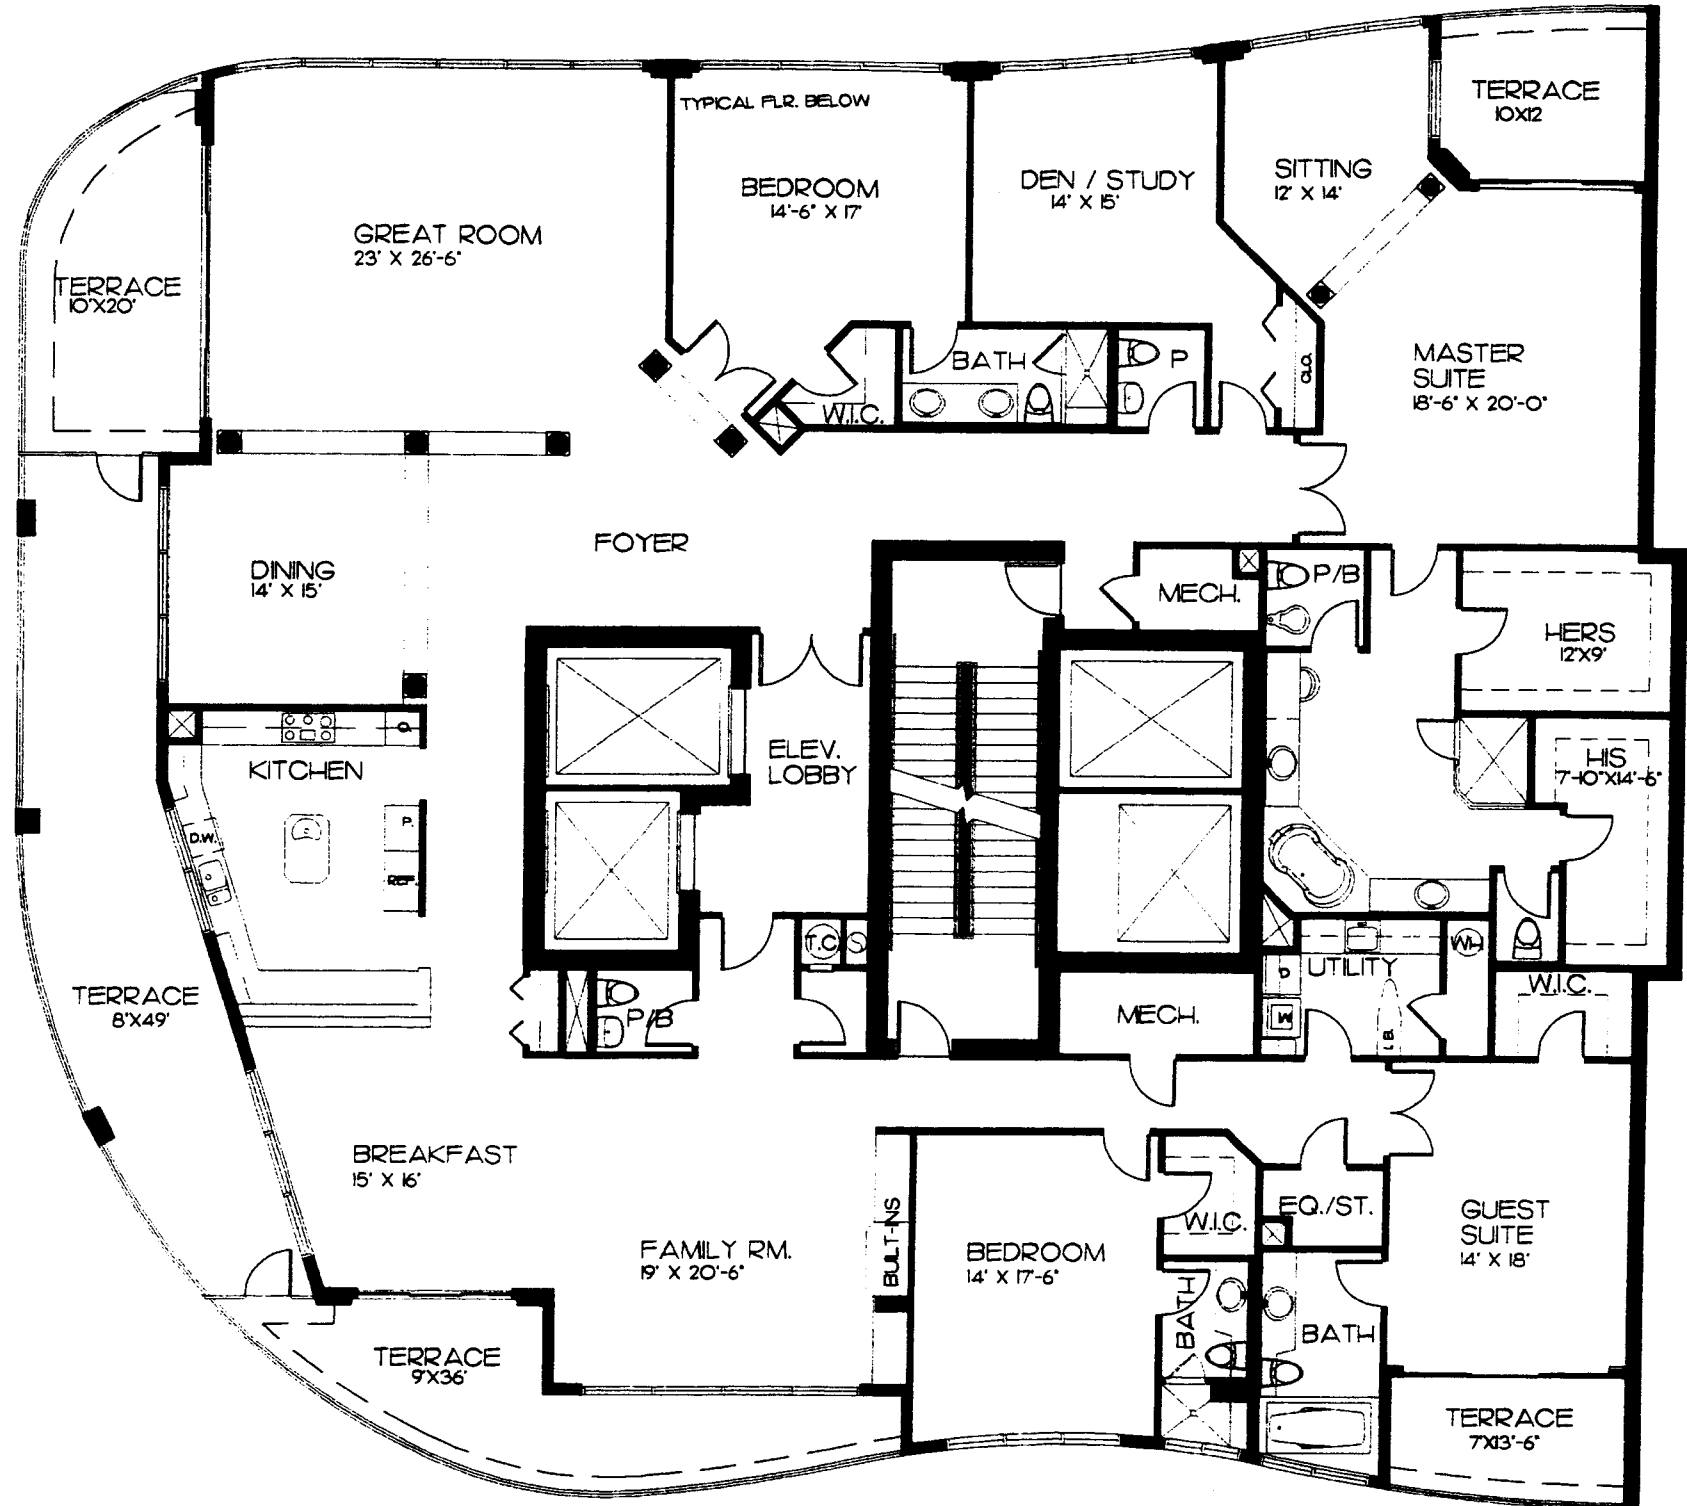

KEY PLAN

LE JARDIN

SOUTH PENTHOUSE RESIDENCE

LIVING AREA 6508 SQ. FT.
TERRACES 1115 SQ. FT.
TOTAL 7623 SQ. FT.

NOTE: ALL DIMENSIONS ARE APPROXIMATE AND SUBJECT TO CHANGE. DATE: 02/08/95

KEY PLAN

LE JARDIN

SOUTH PENTHOUSE RESIDENCE

LIVING AREA 6508 SQ. FT.
TERRACES 1115 SQ. FT.
TOTAL 7623 SQ. FT.

NOTE: ALL DIMENSIONS ARE APPROXIMATE AND SUBJECT TO CHANGE. DATE: 02/08/95