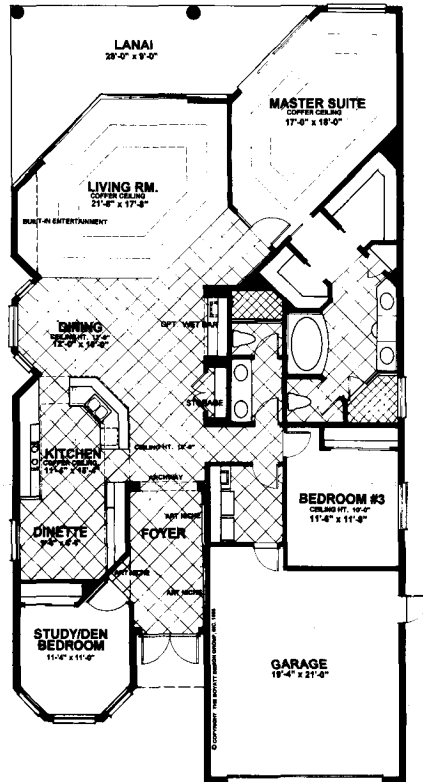

SHEFFIELD
Villa Home

Living	2,204 Sq. Ft.
Lanai	289 Sq. Ft.
Entry	35 Sq. Ft.
Garage	463 Sq. Ft.
Total	2,991 Sq. Ft.