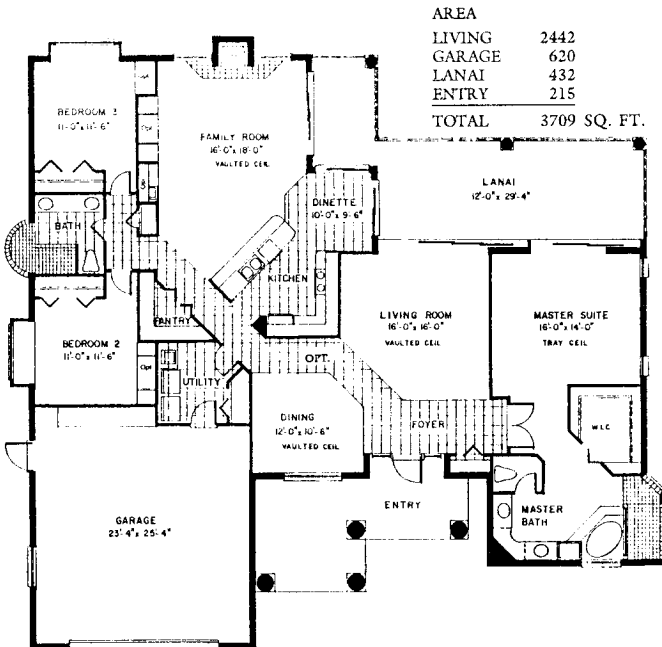

SAVOY

A unique blend of classic and contemporary. From the grand entry with its massive columns to the structural glass block that comprise the master and guest bath walls, special care has been taken to ensure this home's prominence among its peers.

DEPTH 64' 4" WIDTH 69' 0"

All Dimensions Approximate.