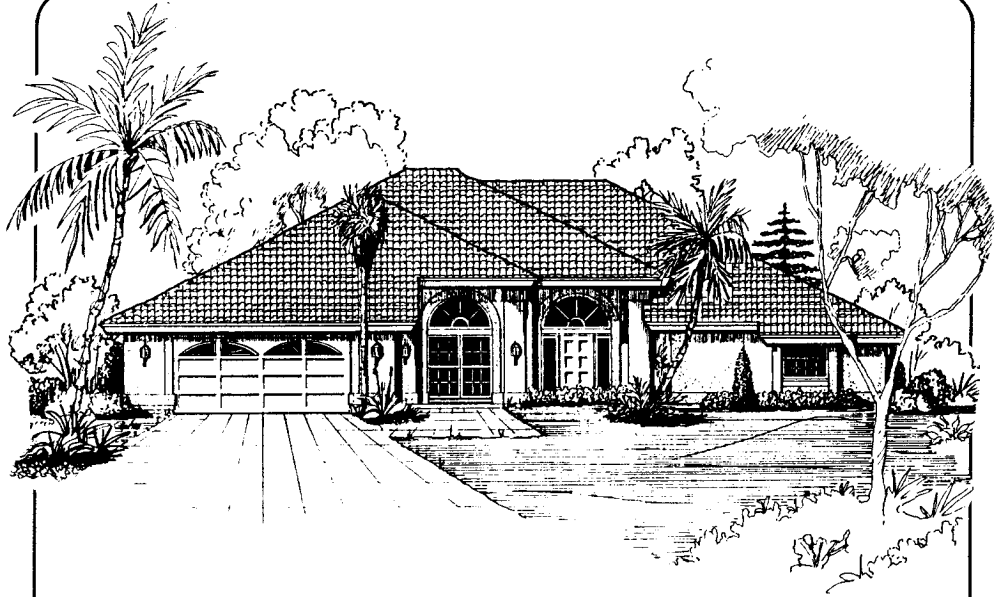

SAVOY

A unique blend of classic and contemporary. From the grand entry with its massive columns to the structural glass block that comprise the master and guest bath walls, special care has been taken to ensure this home's prominence among its peers.

DEPTH 64' 4" WIDTH 69' 0"

All Dimensions Approximate.