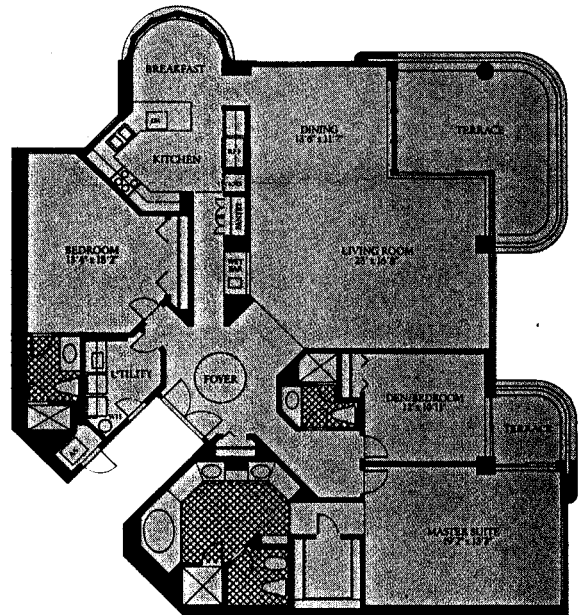

Residence Type A Floor Plan 2298 Square Feet

All dimensions are approximate and subject to change. The final condominium documents will reflect actual dimensions.

Residence Type B Floor Plan 2815 Square Feet

All dimensions are approximate and subject to change. The final condominium documents will reflect actual dimensions.

Residence Type C Floor Plan 2607 Square Feet

All dimensions are approximate and subject to change. The final condominium documents will reflect actual dimensions.

Residence Type D Floor Plan 2562 Square Feet

All dimensions are approximate and subject to change. The final condominium documents will reflect actual dimensions.