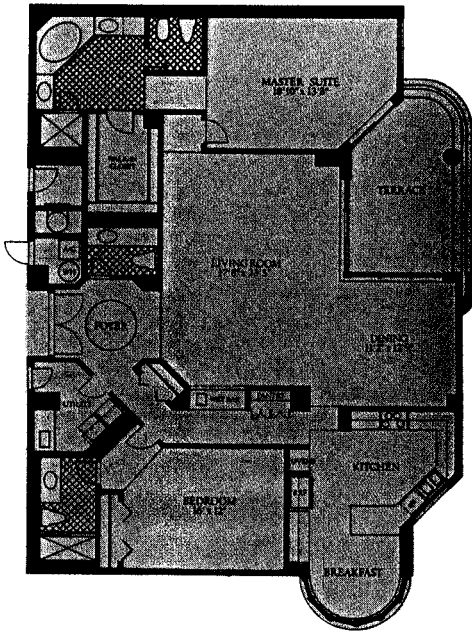

Residence Type A Floor Plan 2298 Square Feet

All dimensions are approximate and subject to change. The final condominium documents will reflect actual dimensions.

Residence Type B Floor Plan 2815 Square Feet

All dimensions are approximate and subject to change. The final condominium documents will reflect actual dimensions.

Residence Type C Floor Plan 2607 Square Feet

All dimensions are approximate and subject to change. The final condominium documents will reflect actual dimensions.

Residence Type D Floor Plan 2562 Square Feet

All dimensions are approximate and subject to change. The final condominium documents will reflect actual dimensions.