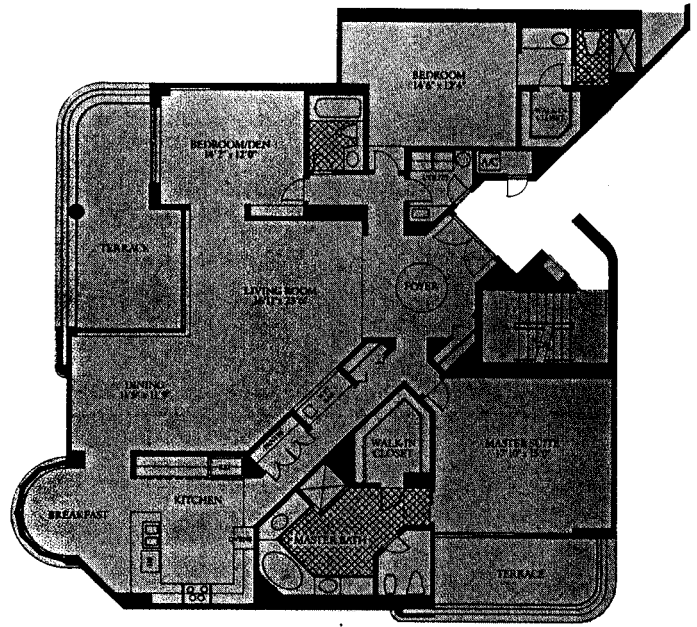

Residence Type A Floor Plan 2298 Square Feet

All dimensions are approximate and subject to change. The final condominium documents will reflect actual dimensions.

Residence Type B Floor Plan 2815 Square Feet

All dimensions are approximate and subject to change. The final condominium documents will reflect actual dimensions.

Residence Type C Floor Plan 2607 Square Feet

All dimensions are approximate and subject to change. The final condominium documents will reflect actual dimensions.

Residence Type D Floor Plan 2562 Square Feet

All dimensions are approximate and subject to change. The final condominium documents will reflect actual dimensions.