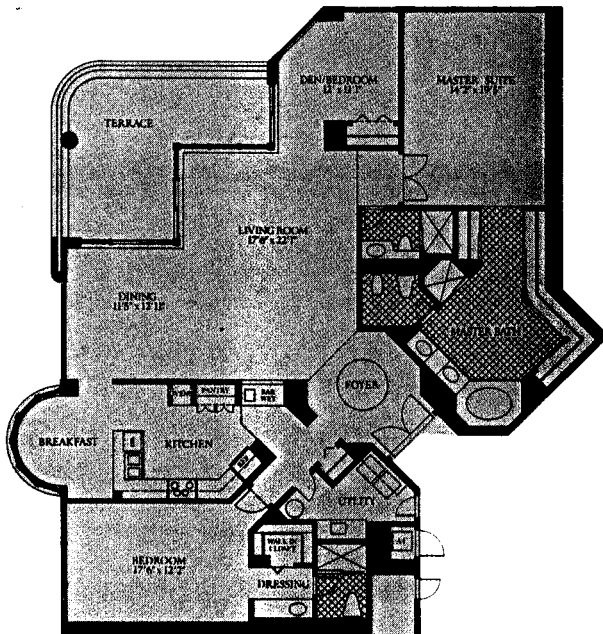

Residence Type A Floor Plan 2298 Square Feet

All dimensions are approximate and subject to change. The final condominium documents will reflect actual dimensions.

Residence Type B Floor Plan 2815 Square Feet

All dimensions are approximate and subject to change. The final condominium documents will reflect actual dimensions.

Residence Type C Floor Plan 2607 Square Feet

All dimensions are approximate and subject to change. The final condominium documents will reflect actual dimensions.

Residence Type D Floor Plan 2562 Square Feet

All dimensions are approximate and subject to change. The final condominium documents will reflect actual dimensions.